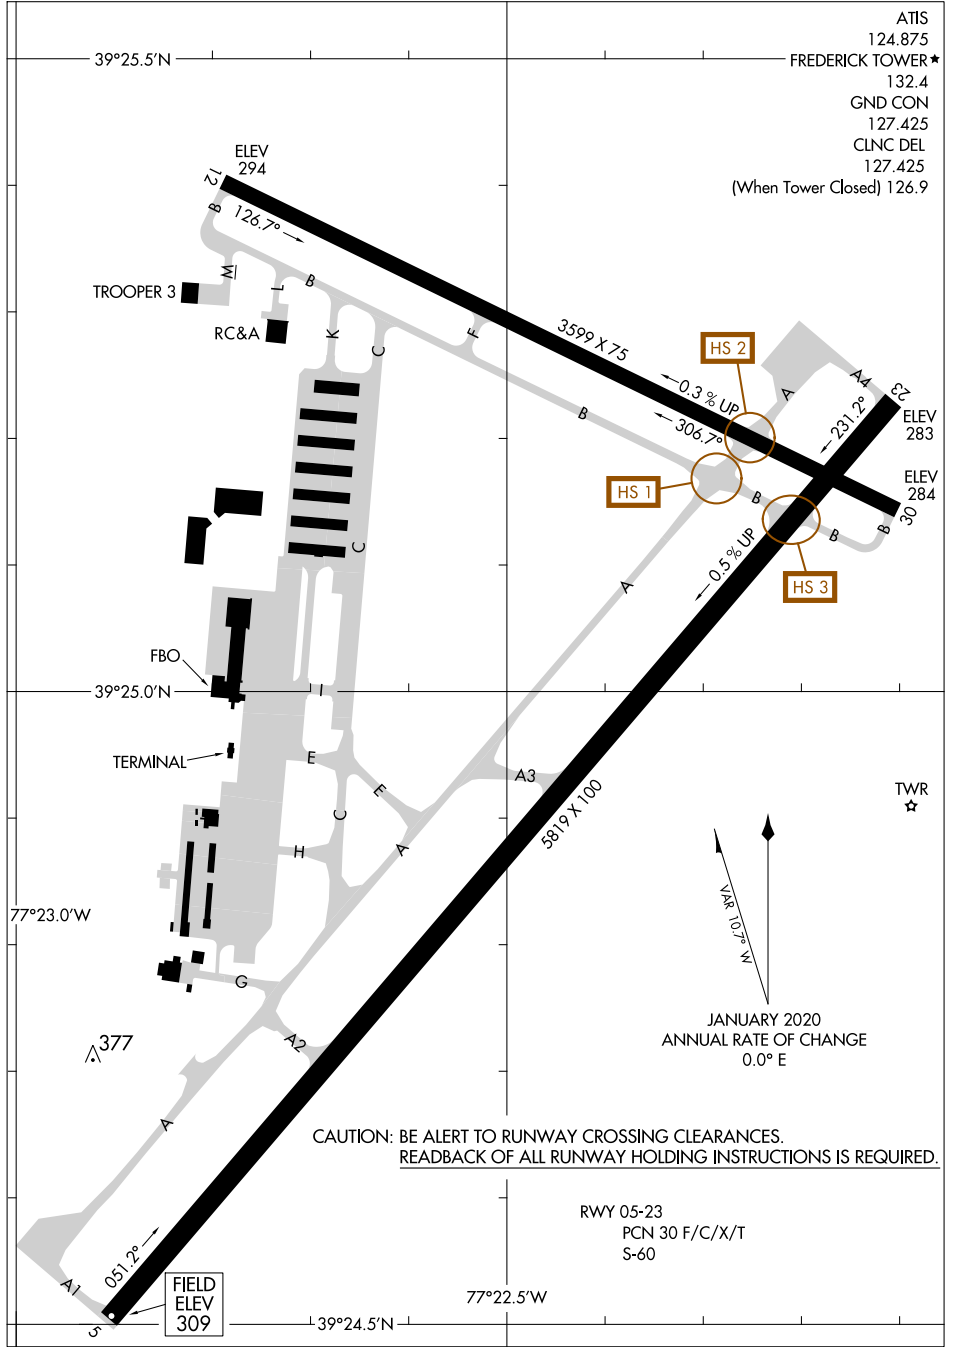

AIRPORT DIAGRAM

AL-5089 (FAA)

FREDERICK MUNI (F'DK)
FREDERICK, MARYLAND

NE-3, 31 OCT 2024 to 28 NOV 2024

NE-3, 31 OCT 2024 to 28 NOV 2024

ATIS 124.875
 FREDERICK TOWER★ 132.4
 GND CON 127.425
 CLNC DEL 127.425
 (When Tower Closed) 126.9

CAUTION: BE ALERT TO RUNWAY CROSSING CLEARANCES. READBACK OF ALL RUNWAY HOLDING INSTRUCTIONS IS REQUIRED.

RWY 05-23
 PCN 30 F/C/X/T
 S-60

AIRPORT DIAGRAM

FREDERICK, MARYLAND
FREDERICK MUNI (F'DK)