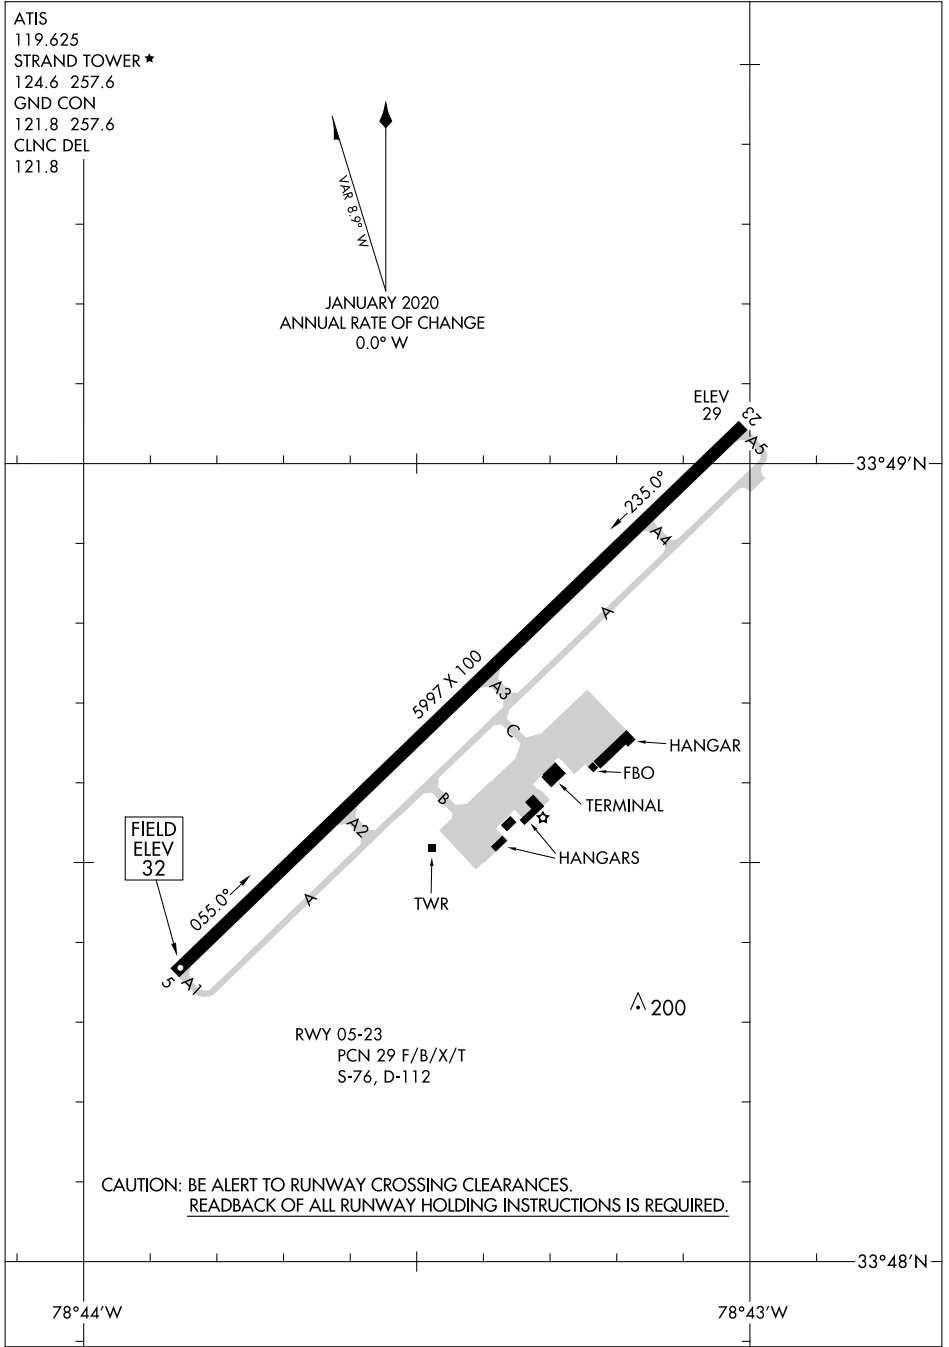

21224

AIRPORT DIAGRAM

AL-5097 (FAA)

GRAND STRAND (C'RE)
NORTH MYRTLE BEACH, SOUTH CAROLINA

ATIS
119.625
STRAND TOWER ★
124.6 257.6
GND CON
121.8 257.6
CLNC DEL
121.8

SE-2, 31 OCT 2024 to 28 NOV 2024

SE-2, 31 OCT 2024 to 28 NOV 2024

AIRPORT DIAGRAM

21224

NORTH MYRTLE BEACH, SOUTH CAROLINA
GRAND STRAND (C'RE)