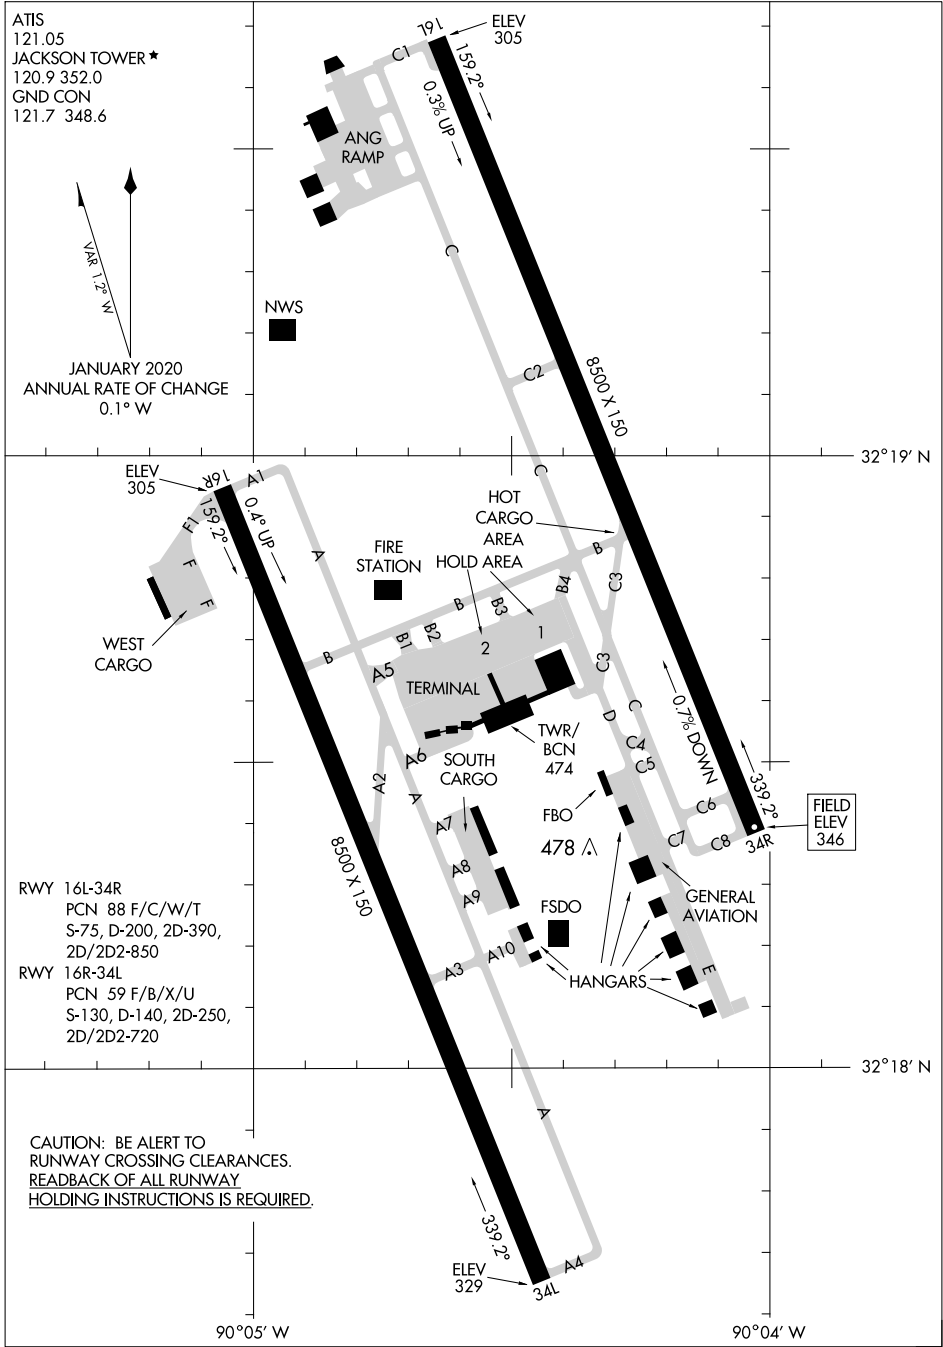

24305

AIRPORT DIAGRAM

JACKSON-MEDGAR WILEY EVERS INTL (JAN)

AL-5132 (FAA)

JACKSON, MISSISSIPPI

ATIS
121.05
JACKSON TOWER ★
120.9 352.0
GND CON
121.7 348.6

VAR 1.2° W

JANUARY 2020
ANNUAL RATE OF CHANGE
0.1° W

SC-4, 31 OCT 2024 to 28 NOV 2024

SC-4, 31 OCT 2024 to 28 NOV 2024

CAUTION: BE ALERT TO
RUNWAY CROSSING CLEARANCES.
READEBACK OF ALL RUNWAY
HOLDING INSTRUCTIONS IS REQUIRED.

AIRPORT DIAGRAM

24305

JACKSON-MEDGAR WILEY EVERS INTL (JAN)

JACKSON, MISSISSIPPI