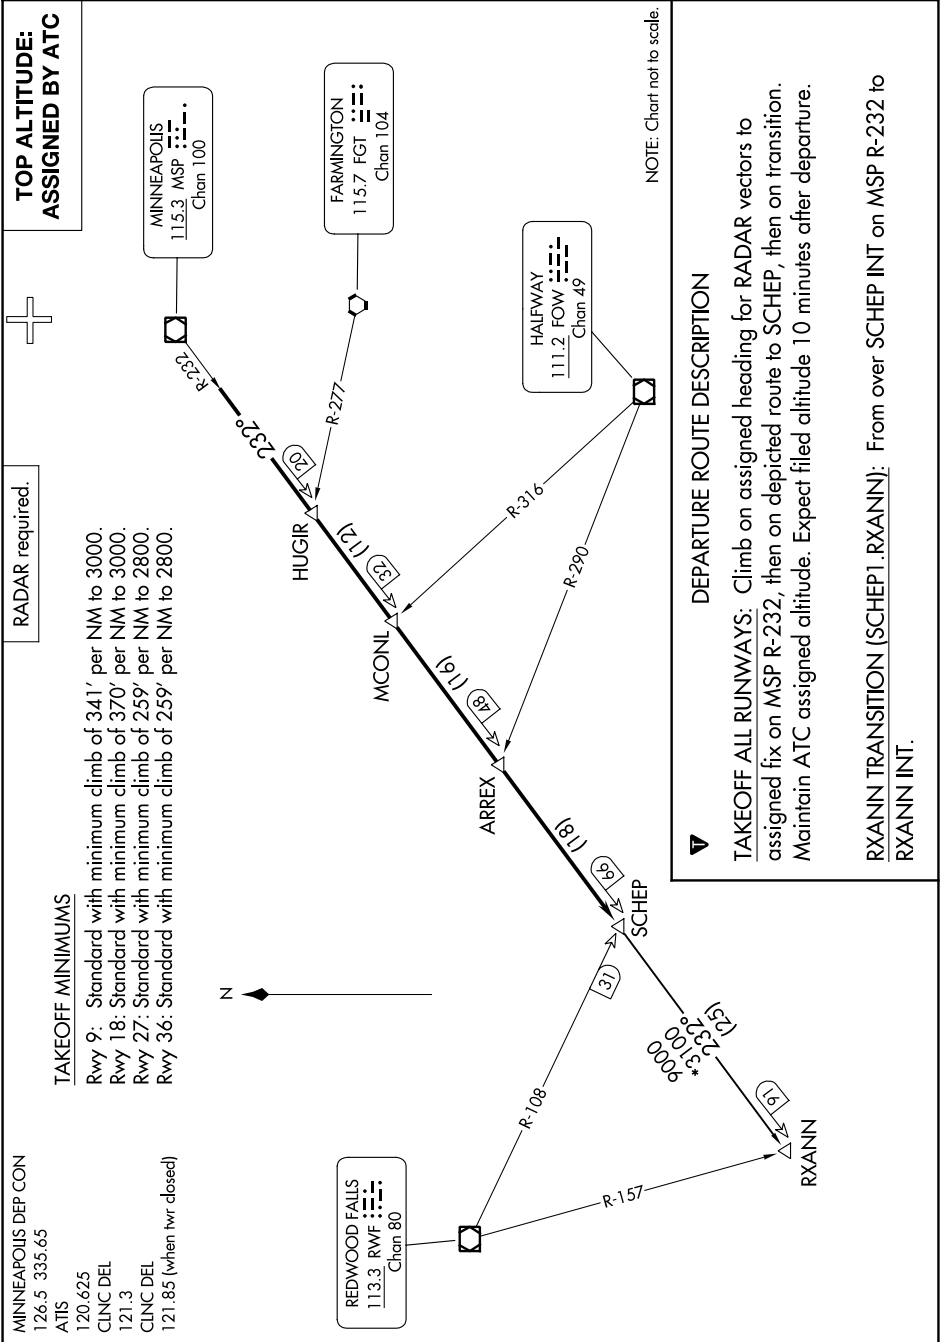

# SCHEP ONE DEPARTURE

NC-1, 31 OCT 2024 to 28 NOV 2024

# SCHEP ONE DEPARTURE

(SCHEP1.SCHEP) 08SEP22

NC-1, 31 OCT 2024 to 28 NOV 2024