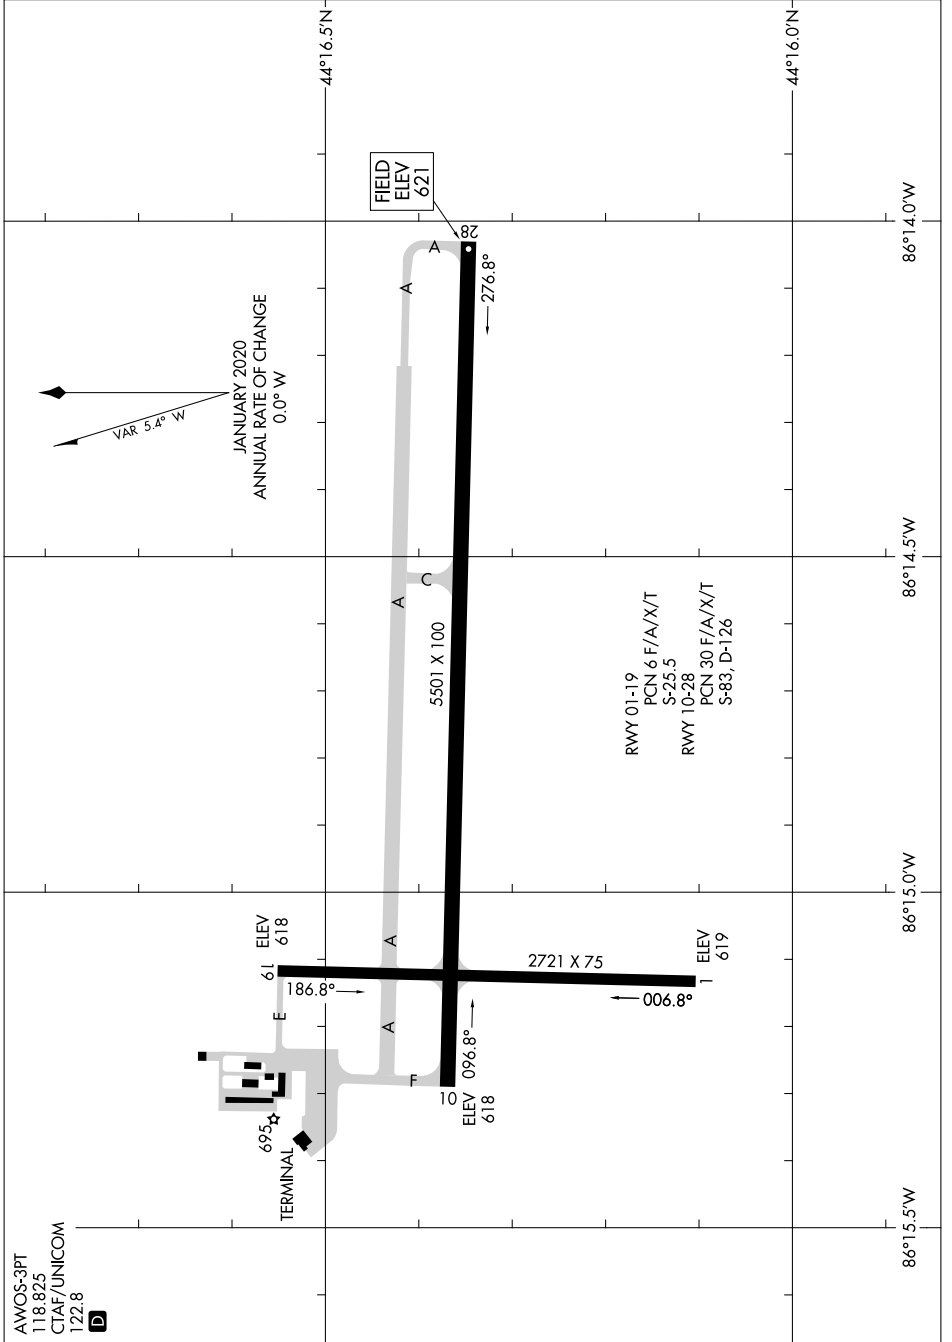

21336

AIRPORT DIAGRAM

AL-5257 (FAA)

MANISTEE COUNTY/BLACKER (MBL)

MANISTEE, MICHIGAN

EC-1, 31 OCT 2024 to 28 NOV 2024

EC-1, 31 OCT 2024 to 28 NOV 2024

AIRPORT DIAGRAM

21336

MANISTEE COUNTY/BLACKER (MBL)

MANISTEE, MICHIGAN