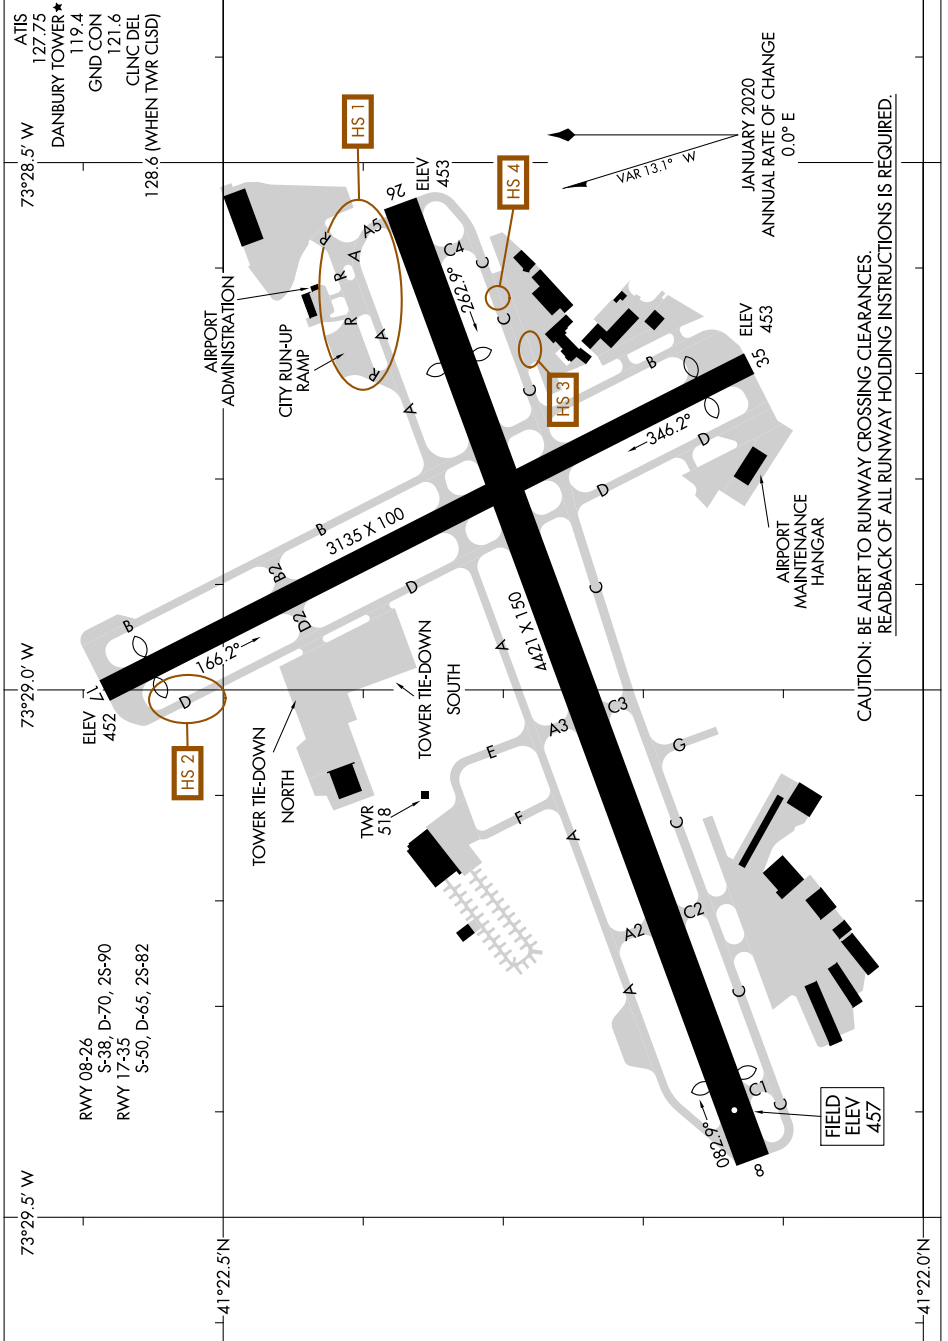

22139

AIRPORT DIAGRAM

AL-5272 (FAA)

DANBURY MUNI (D.X.R.)
DANBURY, CONNECTICUT

NE-1, 31 OCT 2024 to 28 NOV 2024

AIRPORT DIAGRAM
22139

DANBURY, CONNECTICUT
DANBURY MUNI (D.X.R.)

NE-1, 31 OCT 2024 to 28 NOV 2024