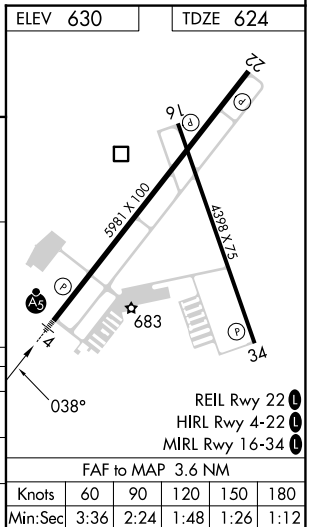

LOC I- IKK 108.7	APP CRS 038°	Rwy ldg TDZE Apt Elev	5981 624 630
-----------------------------------	------------------------	-----------------------------	---

ILS or LOC RWY 4

GREATER KANKAKEE (IKK)

ADF required.		MALSR	MISSED APPROACH: Climb to 2300 then right turn direct LUKOW LOM and hold.
<p>⚠ Circling to Rwy 16, 34 NA at night. ⚠ For inop ALS, increase S-LOC 4 Cat C/D visibility to ¾ SM.</p>			
AWOS-3 128.475	CHICAGO CENTER 132.5 284.7	UNICOM 123.0 (CTAF) 0	

CATEGORY	A	B	C	D
S-ILS 4	824-½ 200 (200-½)			
S-LOC 4	920-½ 296 (300-½)	920-¾ 296 (300-¾)		
CIRCLING	1080-1 450 (500-1)	1100-1 470 (500-1)	1140-1½ 510 (600-1½)	1340-2¼ 710 (800-2¼)

EC-3, 31 OCT 2024 to 28 NOV 2024