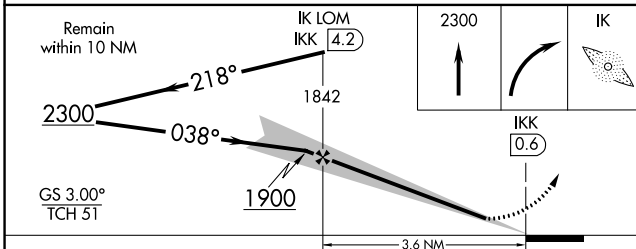

LOC I- IKK 108.7	APP CRS 038°	Rwy ldg TDZE Apt Elev	5981 624 630
-----------------------------------	------------------------	-----------------------------	---

ILS or LOC RWY 4

GREATER KANKAKEE (IKK)

ADF required.		MALSR	MISSED APPROACH: Climb to 2300 then right turn direct LUKOW LOM and hold.
<p>⚠ Circling to Rwy 16, 34 NA at night. ⚠ For inop ALS, increase S-LOC 4 Cat C/D visibility to ¾ SM.</p>			
AWOS-3 128.475	CHICAGO CENTER 132.5 284.7	UNICOM 123.0 (CTAF) 0	

CATEGORY	A	B	C	D
S-ILS 4	824-½ 200 (200-½)			
S-LOC 4	920-½ 296 (300-½)	920-¾ 296 (300-¾)		
CIRCLING	1080-1 450 (500-1)	1100-1 470 (500-1)	1140-1½ 510 (600-1½)	1340-2¼ 710 (800-2¼)

EC-3, 31 OCT 2024 to 28 NOV 2024