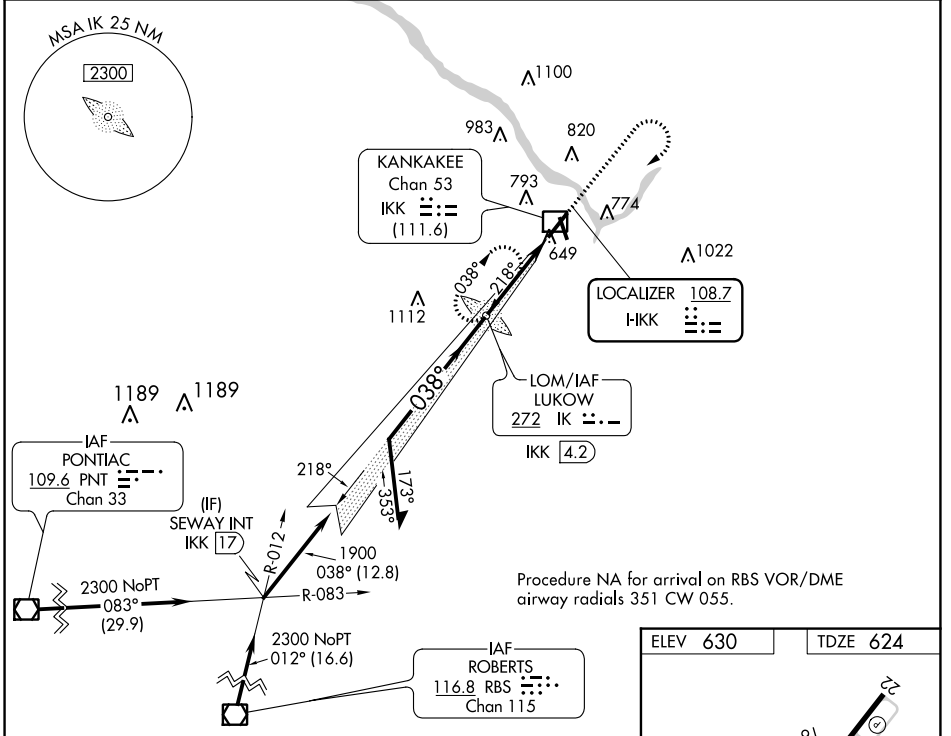

LOC I- IKK 108.7	APP CRS 038°	Rwy ldg TDZE Apt Elev	5981 624 630
-----------------------------------	------------------------	-----------------------------	---

ILS or LOC RWY 4

GREATER KANKAKEE (IKK)

ADF required.		MALSR	MISSED APPROACH: Climb to 2300 then right turn direct LUKOW LOM and hold.
<p>⚠ Circling to Rwy 16, 34 NA at night. ⚠ For inop ALS, increase S-LOC 4 Cat C/D visibility to ¾ SM.</p>			
AWOS-3 128.475	CHICAGO CENTER 132.5 284.7	UNICOM 123.0 (CTAF) 0	

CATEGORY	A	B	C	D
S-ILS 4	824-½ 200 (200-½)			
S-LOC 4	920-½ 296 (300-½)	920-¾ 296 (300-¾)		
CIRCLING	1080-1 450 (500-1)	1100-1 470 (500-1)	1140-1½ 510 (600-1½)	1340-2¼ 710 (800-2¼)

EC-3, 31 OCT 2024 to 28 NOV 2024

EC-3, 31 OCT 2024 to 28 NOV 2024