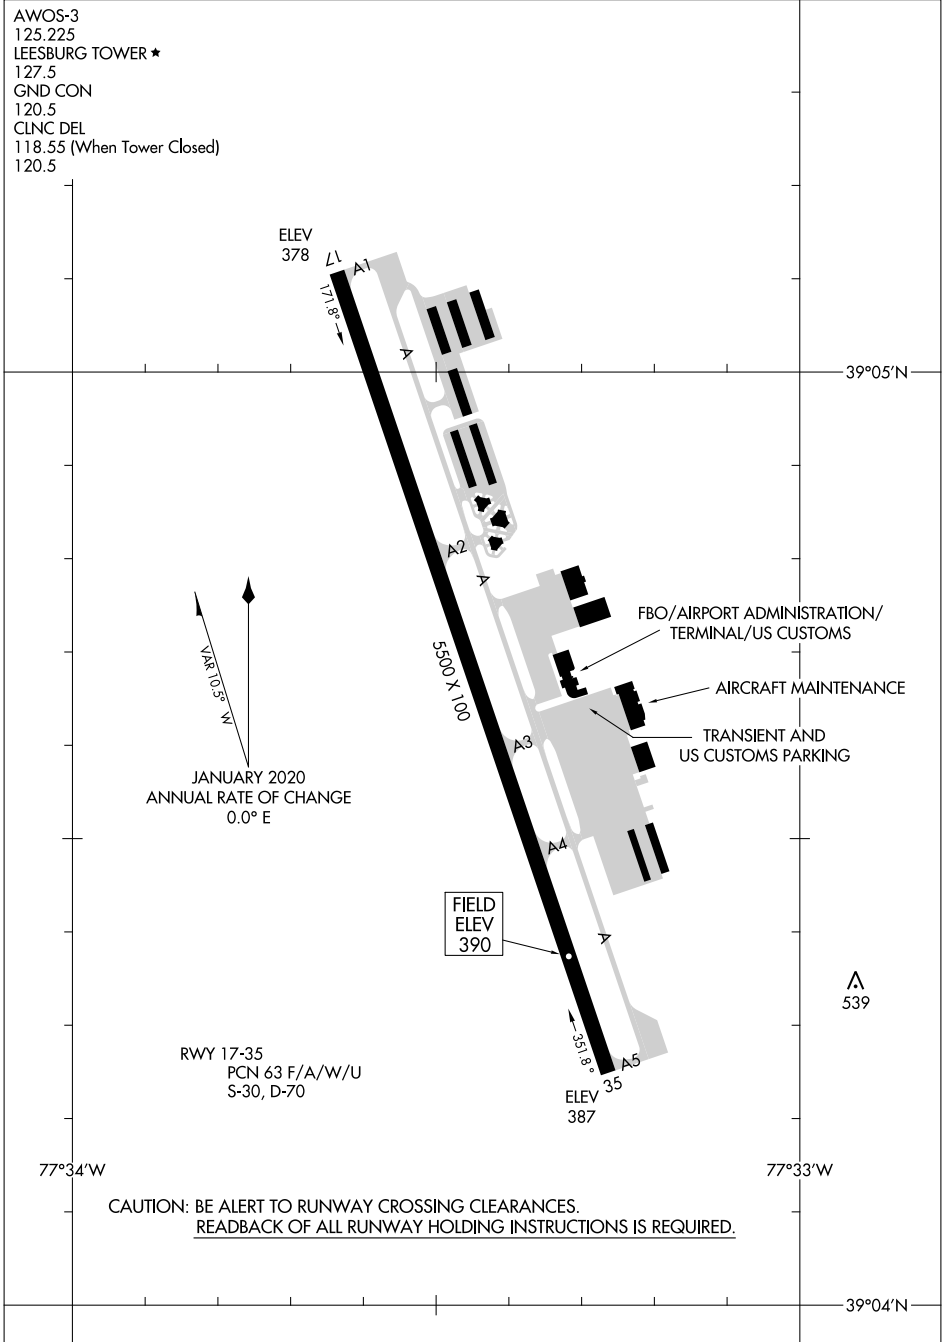

# AIRPORT DIAGRAM

AL-5288 (FAA)

LEESBURG EXEC (JYO)  
LEESBURG, VIRGINIA

AWOS-3  
125.225  
LEESBURG TOWER ★  
127.5  
GND CON  
120.5  
CLNC DEL  
118.55 (When Tower Closed)  
120.5

NE-3, 31 OCT 2024 to 28 NOV 2024

NE-3, 31 OCT 2024 to 28 NOV 2024

AIRPORT DIAGRAM  
24025

LEESBURG, VIRGINIA  
LEESBURG EXEC (JYO)