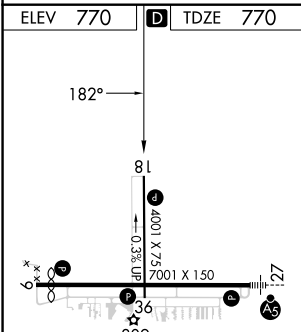

WAAS CH 82406 W18A	APP CRS 182°	Rwy Idg TDZE Apt Elev	4001 770 770
---------------------------------	------------------------	-----------------------------	---

RNAV (GPS) RWY 18

PORTER COUNTY RGNL (VPZ)

RNP APCH-GPS.			MISSED APPROACH: Climb to 2400 direct CUKIK and on track 106° to KLROY and hold.
ASOS 125.875	SOUTH BEND APP CON * 132.05 257.8	CLNC DEL 120.525	UNICOM 122.725 (CTAF) 0

ASOS 125.875	SOUTH BEND APP CON * 132.05 257.8	CLNC DEL 120.525	UNICOM 122.725 (CTAF) 0
------------------------	---	----------------------------	-----------------------------------

CATEGORY	A	B	C	D
LPV DA	1059-7/8	289 (300-7/8)		NA
LNAV/VNAV DA	1200-1 1/4	430 (500-1 1/4)		NA
LNAV MDA	1200-1	430 (500-1)		NA
CIRCLING	1260-1 490 (500-1)	1300-1 530 (600-1)		NA

HIRL Rwy 9-27 0
MIRL Rwy 18-36 0
REIL Rwys 9, 18 and 36 0