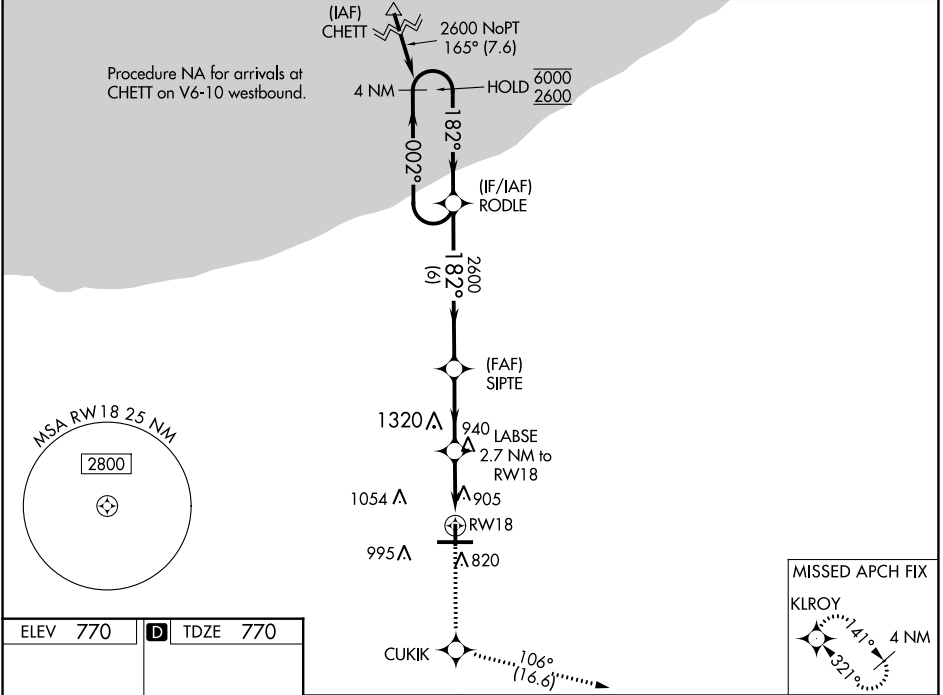

WAAS CH 82406 W18A	APP CRS 182°	Rwy Idg TDZE Apt Elev	4001 770 770
---------------------------------	------------------------	-----------------------------	---

RNAV (GPS) RWY 18

PORTER COUNTY RGNL (VPZ)

RNP APCH-GPS.			MISSED APPROACH: Climb to 2400 direct CUKIK and on track 106° to KLROY and hold.
ASOS 125.875	SOUTH BEND APP CON * 132.05 257.8	CLNC DEL 120.525	UNICOM 122.725 (CTAF) 0

ASOS 125.875	SOUTH BEND APP CON * 132.05 257.8	CLNC DEL 120.525	UNICOM 122.725 (CTAF) 0
------------------------	---	----------------------------	-----------------------------------

CATEGORY	A	B	C	D
LPV DA	1059-7/8	289 (300-7/8)		NA
LNAV/VNAV DA	1200-1 1/4	430 (500-1 1/4)		NA
LNAV MDA	1200-1	430 (500-1)		NA
CIRCLING	1260-1 490 (500-1)	1300-1 530 (600-1)		NA

HIRL Rwy 9-27 0
MIRL Rwy 18-36 0
REIL Rwys 9, 18 and 36 0

EC-2, 31 OCT 2024 to 28 NOV 2024

EC-2, 31 OCT 2024 to 28 NOV 2024