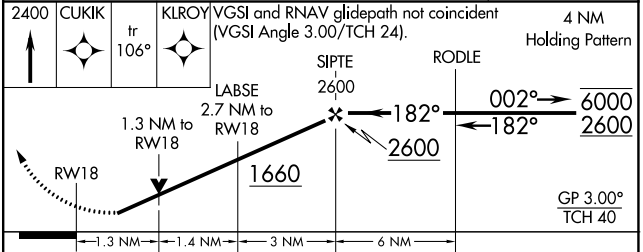

WAAS CH 82406 W18A	APP CRS 182°	Rwy Idg TDZE Apt Elev	4001 770 770
---------------------------------	------------------------	-----------------------------	---

RNAV (GPS) RWY 18

PORTER COUNTY RGNL (VPZ)

RNP APCH-GPS.			MISSED APPROACH: Climb to 2400 direct CUKIK and on track 106° to KLROY and hold.
ASOS 125.875	SOUTH BEND APP CON * 132.05 257.8	CLNC DEL 120.525	UNICOM 122.725 (CTAF) 0

ASOS 125.875	SOUTH BEND APP CON * 132.05 257.8	CLNC DEL 120.525	UNICOM 122.725 (CTAF) 0
------------------------	---	----------------------------	-----------------------------------