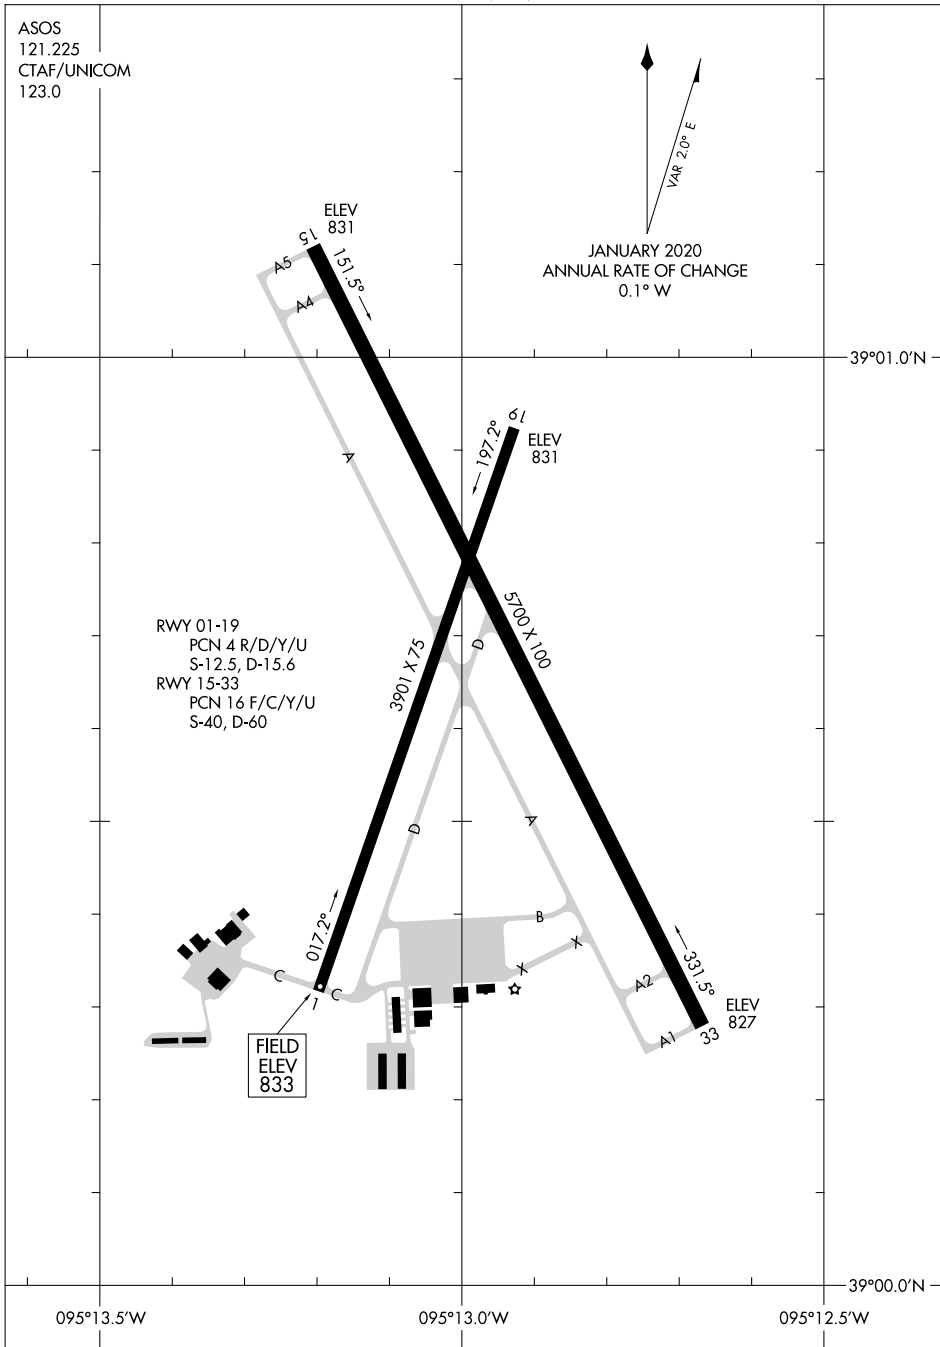

21224

# AIRPORT DIAGRAM

AL-5481 (FAA)

LAWRENCE RGNL (LWC)  
LAWRENCE, KANSAS

ASOS  
121.225  
CTAF/UNICOM  
123.0

JANUARY 2020  
ANNUAL RATE OF CHANGE  
0.1° W

NC-2, 31 OCT 2024 to 28 NOV 2024

NC-2, 31 OCT 2024 to 28 NOV 2024

39°01.0'N

39°00.0'N

095°13.5'W

095°13.0'W

095°12.5'W

# AIRPORT DIAGRAM

21224

LAWRENCE, KANSAS  
LAWRENCE RGNL (LWC)