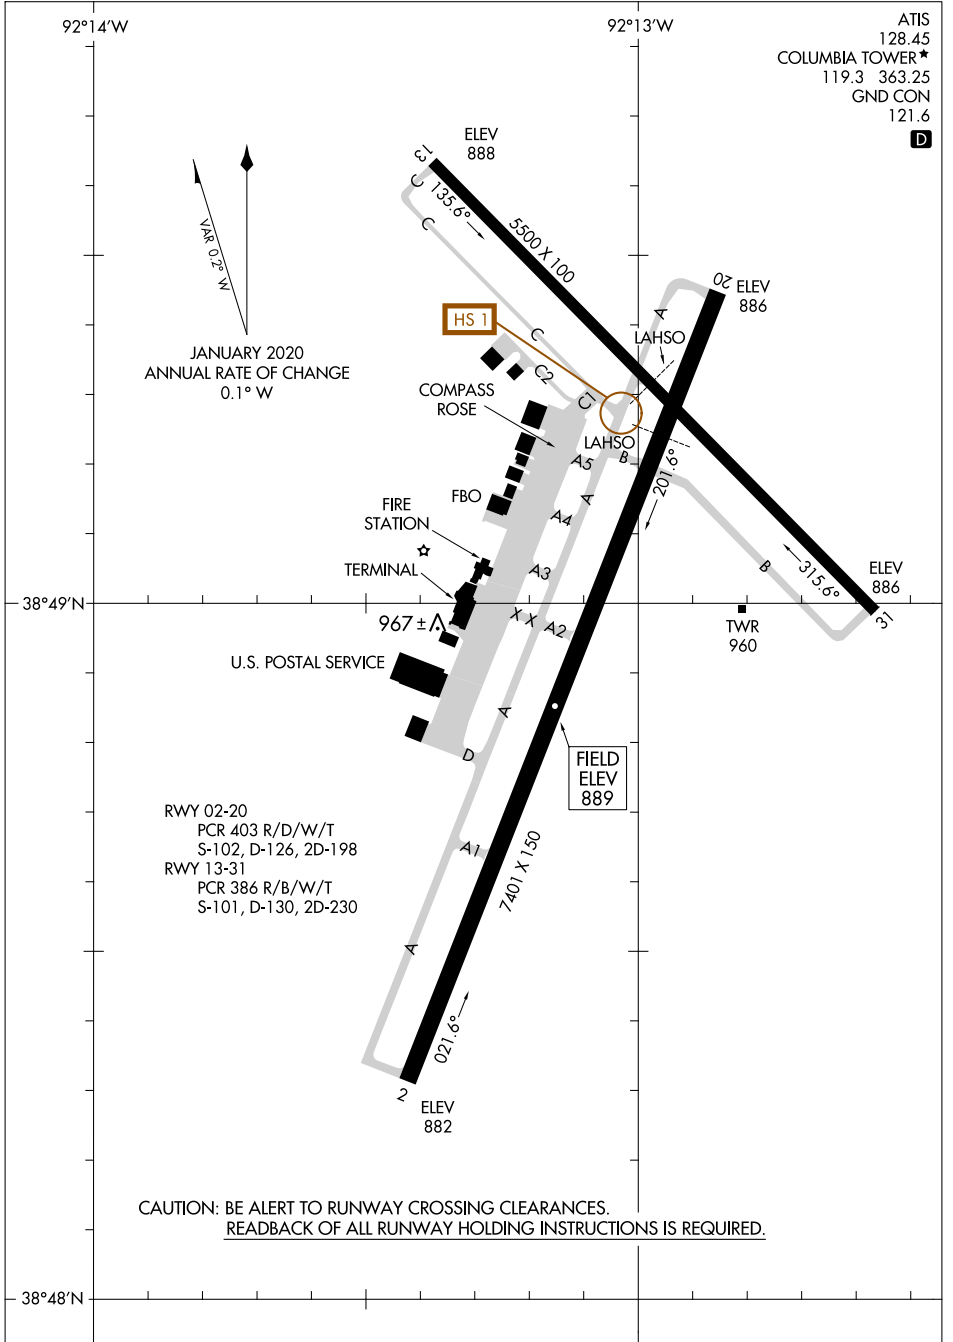

23334

AIRPORT DIAGRAM

AL-5595 (FAA)

COLUMBIA RGNL (COT)
COLUMBIA, MISSOURI

ATIS 128.45
COLUMBIA TOWER * 119.3 363.25
GND CON 121.6

RWY 02-20
PCR 403 R/D/W/T
S-102, D-126, 2D-198
RWY 13-31
PCR 386 R/B/W/T
S-101, D-130, 2D-230

CAUTION: BE ALERT TO RUNWAY CROSSING CLEARANCES.
READBCK OF ALL RUNWAY HOLDING INSTRUCTIONS IS REQUIRED.

NC-3, 31 OCT 2024 to 28 NOV 2024

NC-3, 31 OCT 2024 to 28 NOV 2024

AIRPORT DIAGRAM

23334

COLUMBIA, MISSOURI
COLUMBIA RGNL (COT)