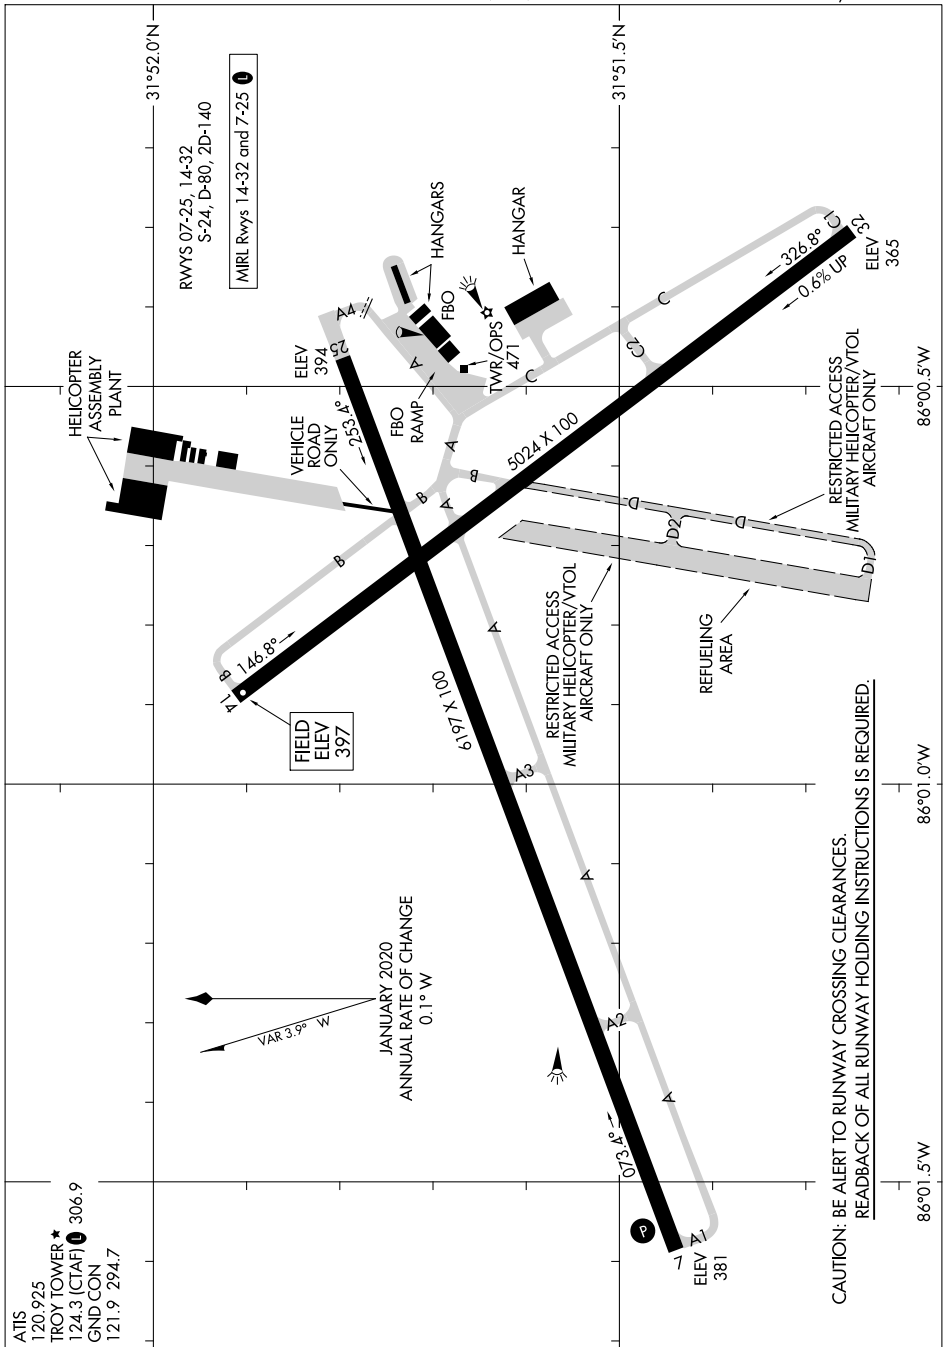

24081

AIRPORT DIAGRAM

TROY MUNI AT N KENNETH CAMPBELL FLD (TOI)
AL-5720 (FAA)
TROY, ALABAMA

SE-4, 31 OCT 2024 to 28 NOV 2024

SE-4, 31 OCT 2024 to 28 NOV 2024

AIRPORT DIAGRAM

24081

TROY, ALABAMA
TROY MUNI AT N KENNETH CAMPBELL FLD (TOI)

ATIS 120.925
 TROY TOWER ★ 124.3 (CTAF) 306.9
 GND CON 121.9 294.7

RWYS 07-25, 14-32
 S-24, D-80, 2D-140
 (MRL Rwy's 14-32 and 7-25)

CAUTION: BE ALERT TO RUNWAY CROSSING CLEARANCES.
 READBACK OF ALL RUNWAY HOLDING INSTRUCTIONS IS REQUIRED.