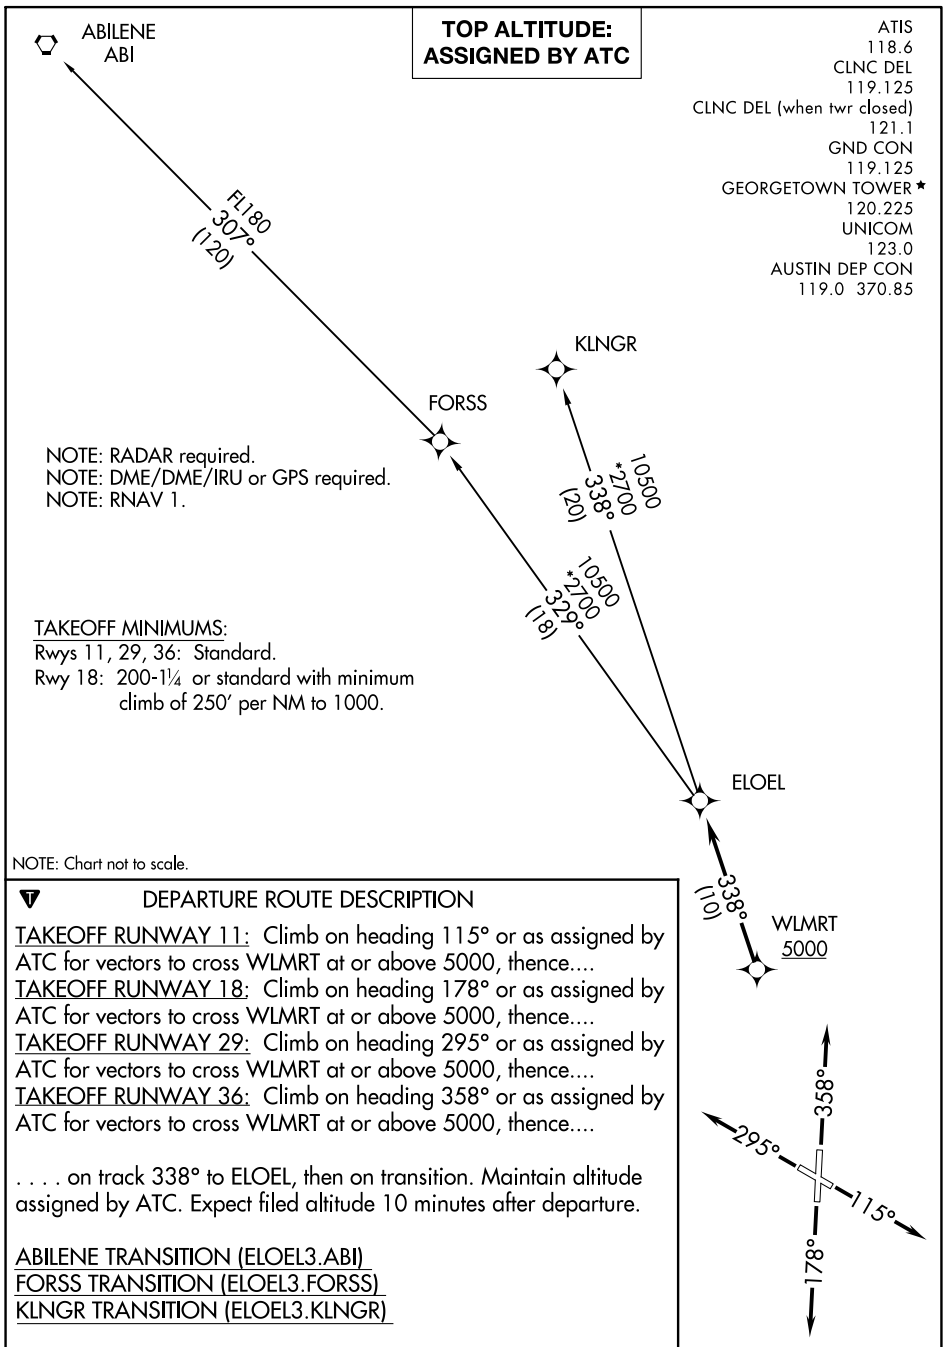

(ELOEL3.ELOEL) 22195

# ELOEL THREE DEPARTURE (RNAV) AL-5724 (FAA)

GEORGETOWN EXEC (GTU)

GEORGETOWN, TEXAS

SC-3, 31 OCT 2024 to 28 NOV 2024

SC-3, 31 OCT 2024 to 28 NOV 2024

ELOEL THREE DEPARTURE (RNAV)  
(ELOEL3.ELOEL) 22APR21

GEORGETOWN, TEXAS  
GEORGETOWN EXEC (GTU)