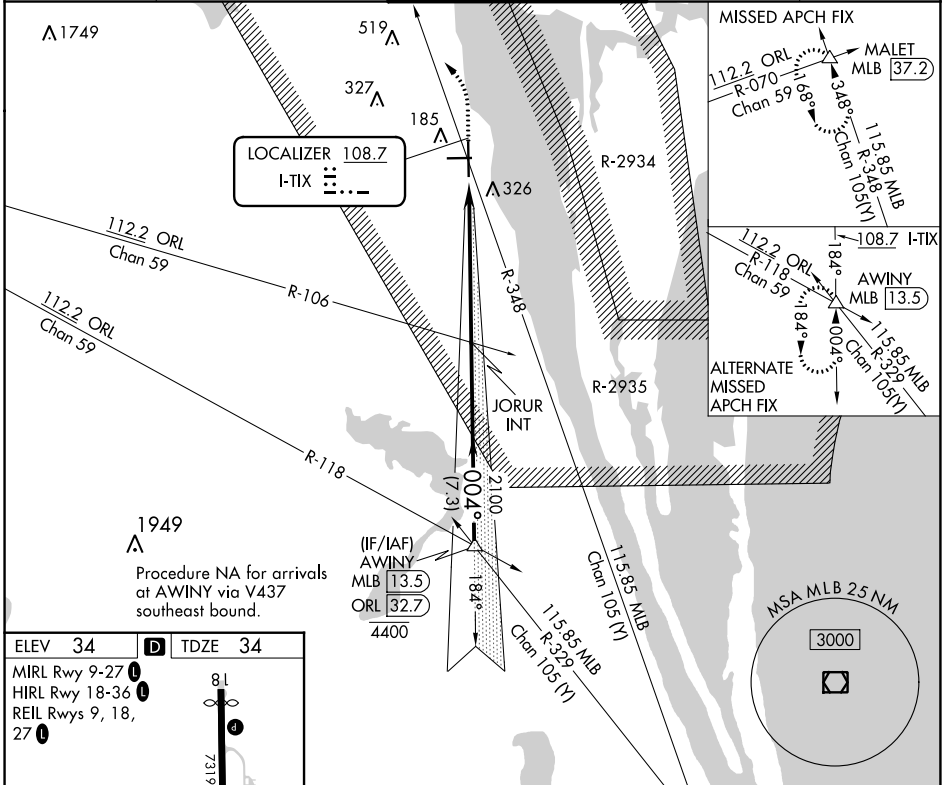

LOC I-TIX 108.7	APP CRS 004°	Rwy Idg TDZE Apt Elev	7244 34 34
---------------------------	------------------------	-----------------------------	---------------------------------------

ILS or LOC RWY 36

SPACE COAST RGNL (TIX)

<p>▲ For inop ALS, increase S-LOC 36 Cat C/D visibility to 1½ SM.</p>		<p>MALS R</p>	<p>MISSED APPROACH: Climb to 500 then climbing left turn to 2000 on MLB VOR/DME R-348 to MALET INT/37.2 DME and hold.</p>	
ATIS 120.625	ORLANDO APP CON 134.95 281.425	SPACE COAST TOWER ★ 118.9 (CTAF) 0	GND CON 121.85	UNICOM 122.95

CATEGORY	A	B	C	D
S-ILS 36	234-½ 200 (200-½)			
S-LOC 36	500-½	466 (500-½)	500-1	466 (500-1)
☑ CIRCLING	640-1	606 (700-1)	640-1¾ 606 (700-1¾)	640-2 606 (700-2)

SE-3, 31 OCT 2024 to 28 NOV 2024

SE-3, 31 OCT 2024 to 28 NOV 2024