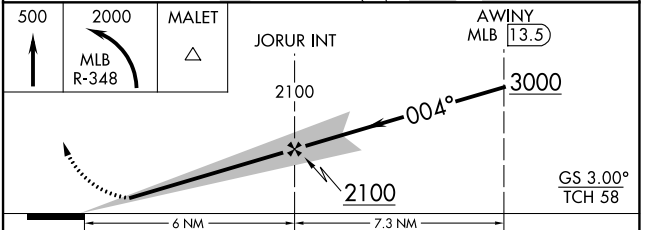

SPACE COAST RGNL (TIX)

<p>▲ For inop ALS, increase S-LOC 36 Cat C/D visibility to 1½ SM.</p>		<p>MALS R</p>	<p>MISSED APPROACH: Climb to 500 then climbing left turn to 2000 on MLB VOR/DME R-348 to MALET INT/37.2 DME and hold.</p>	
ATIS 120.625	ORLANDO APP CON 134.95 281.425	SPACE COAST TOWER ★ 118.9 (CTAF) 0	GND CON 121.85	UNICOM 122.95