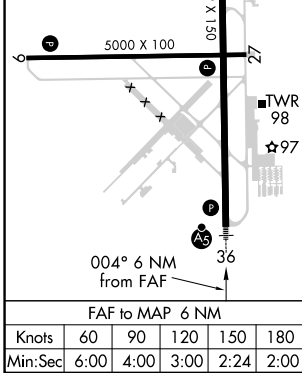

LOC I-TIX 108.7	APP CRS 004°	Rwy Idg TDZE Apt Elev	7244 34 34
---------------------------	------------------------	-----------------------------	---------------------------------------

ILS or LOC RWY 36

SPACE COAST RGNL (TIX)

<p>▲ For inop ALS, increase S-LOC 36 Cat C/D visibility to 1½ SM.</p>		<p>MALS R</p>	<p>MISSED APPROACH: Climb to 500 then climbing left turn to 2000 on MLB VOR/DME R-348 to MALET INT/37.2 DME and hold.</p>	
ATIS 120.625	ORLANDO APP CON 134.95 281.425	SPACE COAST TOWER ★ 118.9 (CTAF) 0	GND CON 121.85	UNICOM 122.95

CATEGORY	A	B	C	D
S-ILS 36	234-½ 200 (200-½)			
S-LOC 36	500-½	466 (500-½)	500-1	466 (500-1)
☑ CIRCLING	640-1	606 (700-1)	640-1¾ 606 (700-1¾)	640-2 606 (700-2)

SE-3, 31 OCT 2024 to 28 NOV 2024

SE-3, 31 OCT 2024 to 28 NOV 2024