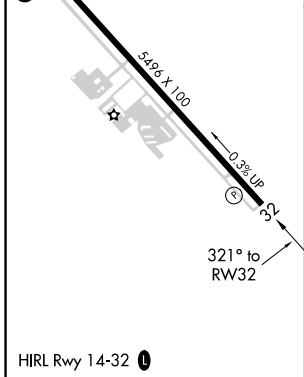

APP CRS 321°	Rwy Idg 5496
	TDZE 705
	Apt Elev 709

RNAV (GPS) RWY 32

DALTON MUNI (DNN)

RNP APCH.	▼ Rwy 32 helicopter visibility reduction below 1 SM NA. ▲ Straight-in Rwy 32 NA at night, Circling Rwy 32 NA at night.	MISSED APPROACH: Climb to 3800 direct ROTLE and hold, continue climb-in-hold to 3800.

AWOS-3PT 127.65	CHATTANOOGA APP CON ★ 125.1 379.1	CLNC DEL 120.25	UNICOM 122.975 (CTAF)

SE-4, 31 OCT 2024 to 28 NOV 2024

SE-4, 31 OCT 2024 to 28 NOV 2024