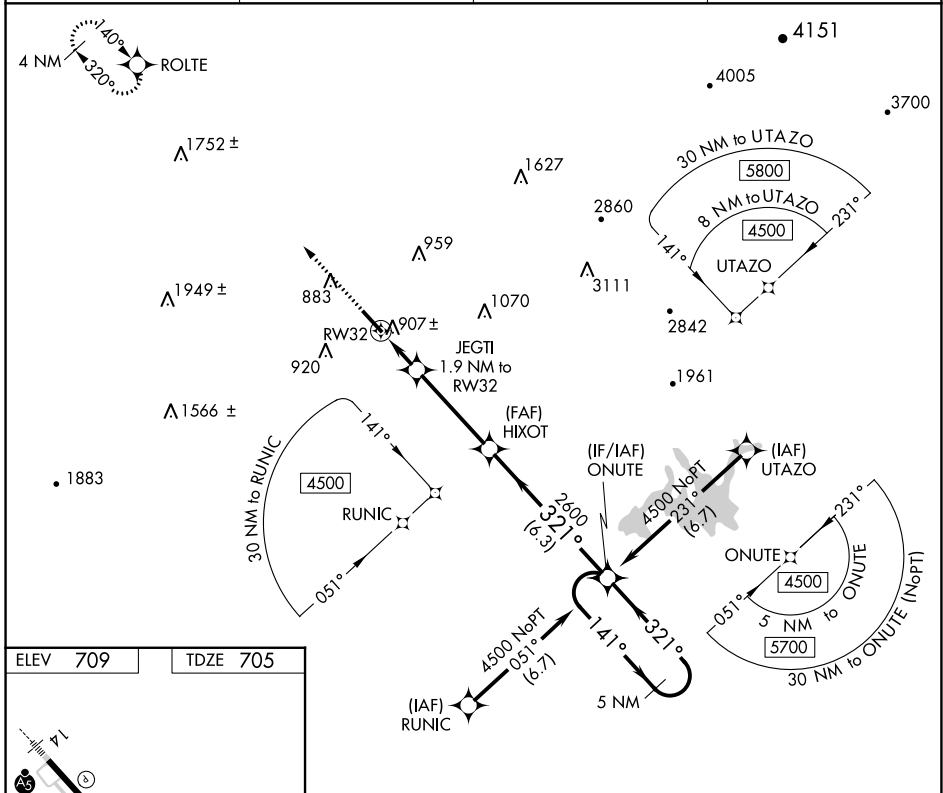

APP CRS 321°	Rwy Idg 5496
	TDZE 705
	Apt Elev 709

RNAV (GPS) RWY 32

DALTON MUNI (DNN)

RNP APCH.	<p>▼ Rwy 32 helicopter visibility reduction below 1 SM NA. ▲ Straight-in Rwy 32 NA at night, Circling Rwy 32 NA at night.</p>	MISSED APPROACH: Climb to 3800 direct ROTLE and hold, continue climb-in-hold to 3800.
-----------	--	---

AWOS-3PT 127.65	CHATTANOOGA APP CON ★ 125.1 379.1	CLNC DEL 120.25	UNICOM 122.975 (CTAF)
---------------------------	---	---------------------------	---------------------------------

SE-4, 31 OCT 2024 to 28 NOV 2024

SE-4, 31 OCT 2024 to 28 NOV 2024