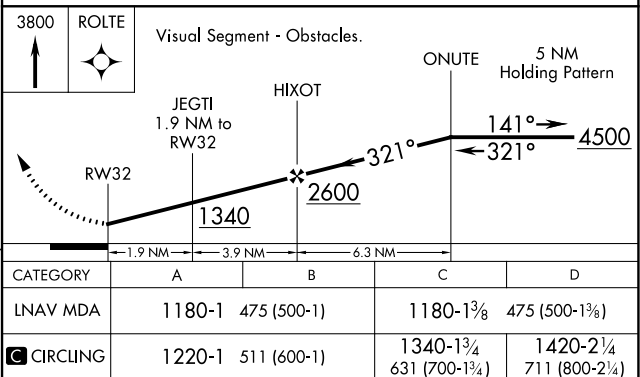

APP CRS 321°	Rwy Idg 5496
	TDZE 705
	Apt Elev 709

RNAV (GPS) RWY 32

DALTON MUNI (DNN)

RNP APCH.	▼ Rwy 32 helicopter visibility reduction below 1 SM NA. ▲ Straight-in Rwy 32 NA at night, Circling Rwy 32 NA at night.	MISSED APPROACH: Climb to 3800 direct ROTLE and hold, continue climb-in-hold to 3800.

AWOS-3PT 127.65	CHATTANOOGA APP CON ★ 125.1 379.1	CLNC DEL 120.25	UNICOM 122.975 (CTAF)

SE-4, 31 OCT 2024 to 28 NOV 2024

SE-4, 31 OCT 2024 to 28 NOV 2024