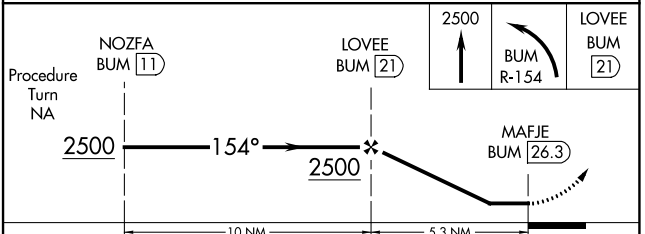

VORTAC BUM 115.9 Chan 106	APP CRS 154°	Rwy Idg TDZE Apt Elev	N/A N/A 892
---	------------------------	-----------------------------	--

VOR-A
NEVADA MUNI (NVD)

▽ When local altimeter setting not received, use Joplin Rgnl altimeter setting and increase all MDA 120 feet.
△ NA Circling NA to Rwy 13-31. DME required.

MISSED APPROACH: Climb to 2500 then left turn on BUM VORTAC R-154 to LOVEE/21 DME and hold.

AWOS-3PT 119.175	KANSAS CITY CENTER 125.55 327.0	UNICOM 122.8 (CTAF) 0
----------------------------	---	---------------------------------