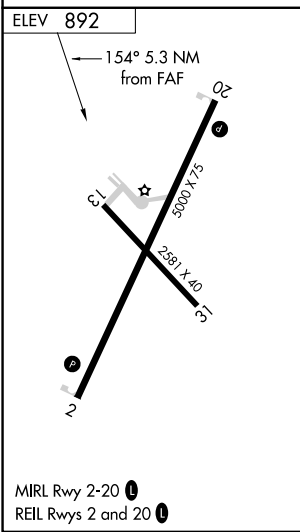

VORTAC BUM 115.9 Chan 106	APP CRS 154°	Rwy Idg TDZE Apt Elev	N/A N/A 892
---	------------------------	-----------------------------	--

VOR-A
NEVADA MUNI (NVD)

▽ When local altimeter setting not received, use Joplin Rgnl altimeter setting and increase all MDA 120 feet.
△ NA Circling NA to Rwy 13-31. DME required.

MISSED APPROACH: Climb to 2500 then left turn on BUM VORTAC R-154 to LOVEE/21 DME and hold.

AWOS-3PT 119.175	KANSAS CITY CENTER 125.55 327.0	UNICOM 122.8 (CTAF) 0
----------------------------	---	---------------------------------