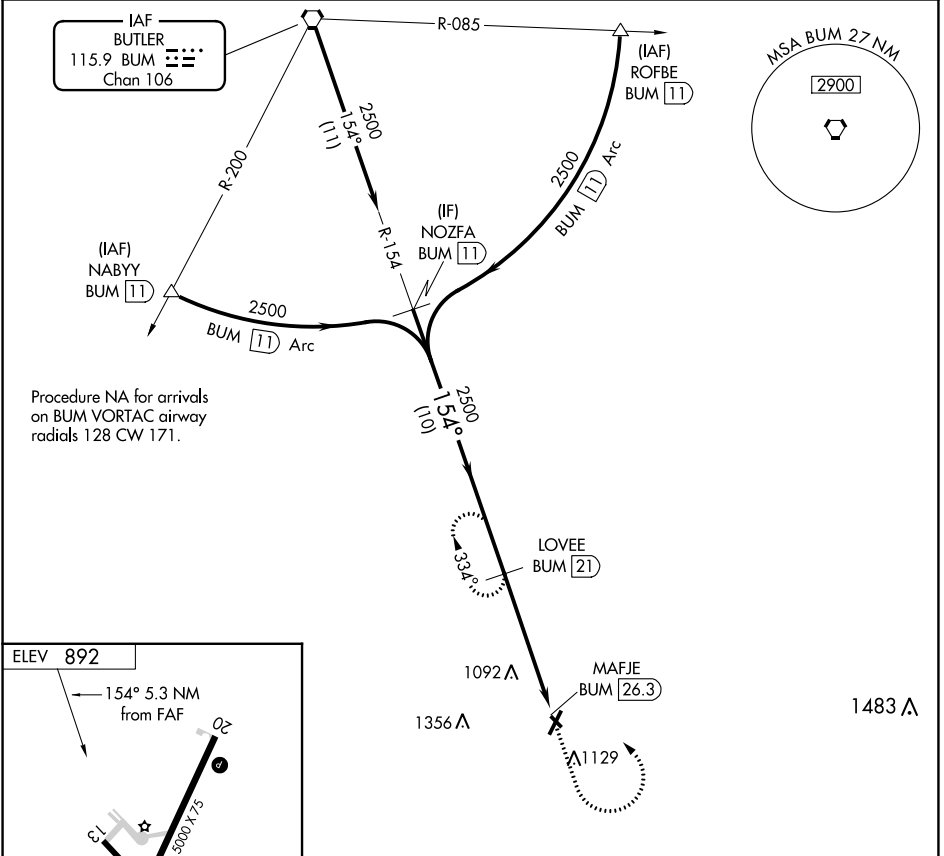

VORTAC BUM 115.9 Chan 106	APP CRS 154°	Rwy Idg TDZE Apt Elev	N/A N/A 892
---	------------------------	-----------------------------	--

VOR-A
NEVADA MUNI (NVD)

▽ When local altimeter setting not received, use Joplin Rgnl altimeter setting and increase all MDA 120 feet.
△ NA Circling NA to Rwy 13-31. DME required.

MISSED APPROACH: Climb to 2500 then left turn on BUM VORTAC R-154 to LOVEE/21 DME and hold.

AWOS-3PT 119.175	KANSAS CITY CENTER 125.55 327.0	UNICOM 122.8 (CTAF) 0
----------------------------	---	---------------------------------

CATEGORY	A	B	C	D
CIRCLING	1360-1 468 (500-1)	1440-1 548 (600-1)	1440-1½ 548 (600-1½)	NA

NC-3, 31 OCT 2024 to 28 NOV 2024

NC-3, 31 OCT 2024 to 28 NOV 2024