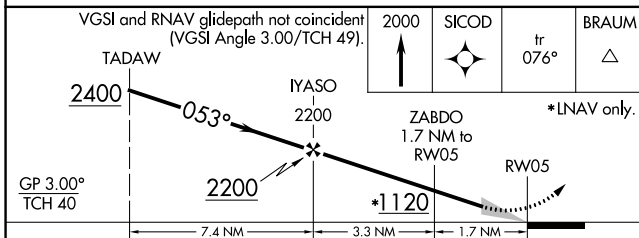

WAAS CH 58106 W05A	APP CRS 053°	Rwy Idg TDZE Apt Elev	5002 541 545
--	------------------------	-----------------------------	---

RNAV (GPS) RWY 5

NORTH LITTLE ROCK MUNI (ORK)

RNP APCH.		MISSED APPROACH: Climb to 2000 direct SICOD and on track 076° to BRAUM and hold.	
<p>⚠ Circling NA for Cats B and C north of Rwy 5-23 when restricted area R-2403B in use. For uncompensated Baro-VNAV systems, LNAV/VNAV NA below -16°C or above 54°C.</p>			
AWOS-3PT 123.775	LITTLE ROCK APP CON 119.5 306.2	CLNC DEL 121.6	UNICOM 123.075 (CTAF) 0

SC-1, 31 OCT 2024 to 28 NOV 2024

SC-1, 31 OCT 2024 to 28 NOV 2024

ELEV 545	TDZE 541
----------	----------

CATEGORY	A	B	C	D
LPV DA	854-7/8	313 (400-7/8)		NA
LNAV/VNAV DA	986-13/8	445 (500-13/8)		NA
LNAV MDA	1000-1	459 (500-1)	1000-13/8 459 (500-13/8)	NA
C CIRCLING	1060-1	515 (600-1)	1080-1 1/2 535 (600-1 1/2)	NA