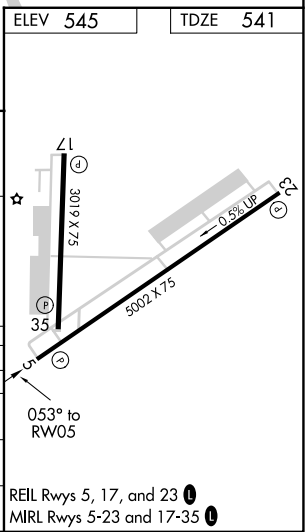

WAAS CH 58106 W05A	APP CRS 053°	Rwy Idg TDZE Apt Elev	5002 541 545
--	------------------------	-----------------------------	---

RNAV (GPS) RWY 5

NORTH LITTLE ROCK MUNI (ORK)

RNP APCH.		MISSED APPROACH: Climb to 2000 direct SICOD and on track 076° to BRAUM and hold.	
<p>⚠ Circling NA for Cats B and C north of Rwy 5-23 when restricted area R-2403B in use. For uncompensated Baro-VNAV systems, LNAV/VNAV NA below -16°C or above 54°C.</p>			
AWOS-3PT 123.775	LITTLE ROCK APP CON 119.5 306.2	CLNC DEL 121.6	UNICOM 123.075 (CTAF) 0

SC-1, 31 OCT 2024 to 28 NOV 2024

SC-1, 31 OCT 2024 to 28 NOV 2024

ELEV 545	TDZE 541
----------	----------

CATEGORY	A	B	C	D
LPV DA	854-7/8	313 (400-7/8)		NA
LNAV/VNAV DA	986-13/8	445 (500-13/8)		NA
LNAV MDA	1000-1	459 (500-1)	1000-13/8 459 (500-13/8)	NA
C CIRCLING	1060-1	515 (600-1)	1080-1 1/2 535 (600-1 1/2)	NA

REL Rws 5, 17, and 23 0
MIRL Rws 5-23 and 17-35 0