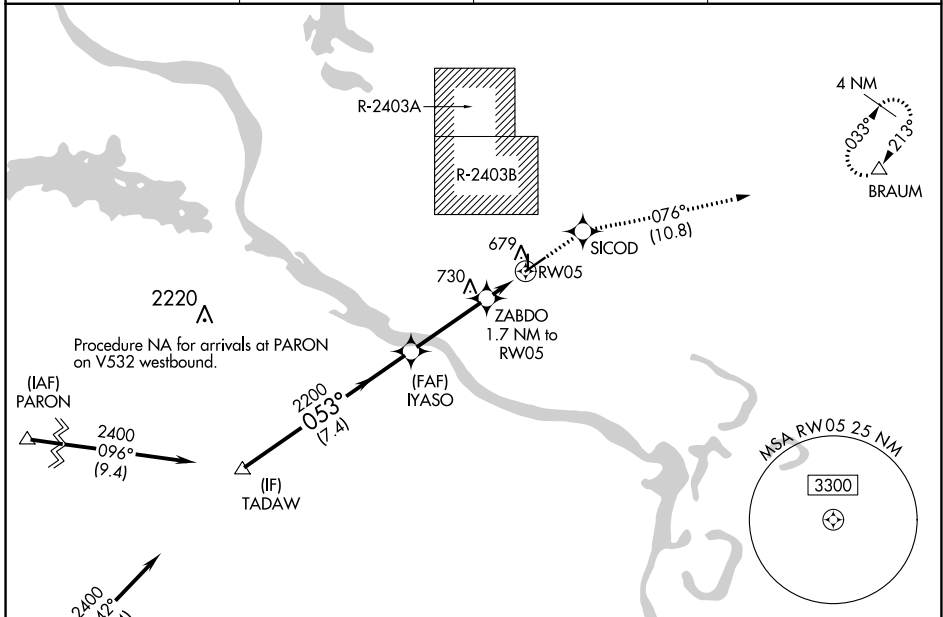

WAAS CH 58106 W05A	APP CRS 053°	Rwy Idg TDZE Apt Elev	5002 541 545
--	------------------------	-----------------------------	---

RNAV (GPS) RWY 5

NORTH LITTLE ROCK MUNI (ORK)

RNP APCH.		MISSED APPROACH: Climb to 2000 direct SICOD and on track 076° to BRAUM and hold.	
<p>⚠ Circling NA for Cats B and C north of Rwy 5-23 when restricted area R-2403B in use. For uncompensated Baro-VNAV systems, LNAV/VNAV NA below -16°C or above 54°C.</p>			
AWOS-3PT 123.775	LITTLE ROCK APP CON 119.5 306.2	CLNC DEL 121.6	UNICOM 123.075 (CTAF) 0

SC-1, 31 OCT 2024 to 28 NOV 2024

SC-1, 31 OCT 2024 to 28 NOV 2024

ELEV 545	TDZE 541
----------	----------

CATEGORY	A	B	C	D
LPV DA	854-7/8	313 (400-7/8)		NA
LNAV/VNAV DA	986-13/8	445 (500-13/8)		NA
LNAV MDA	1000-1	459 (500-1)	1000-13/8 459 (500-13/8)	NA
C CIRCLING	1060-1	515 (600-1)	1080-1 1/2 535 (600-1 1/2)	NA

REL Rws 5, 17, and 23 0
MIRL Rws 5-23 and 17-35 0