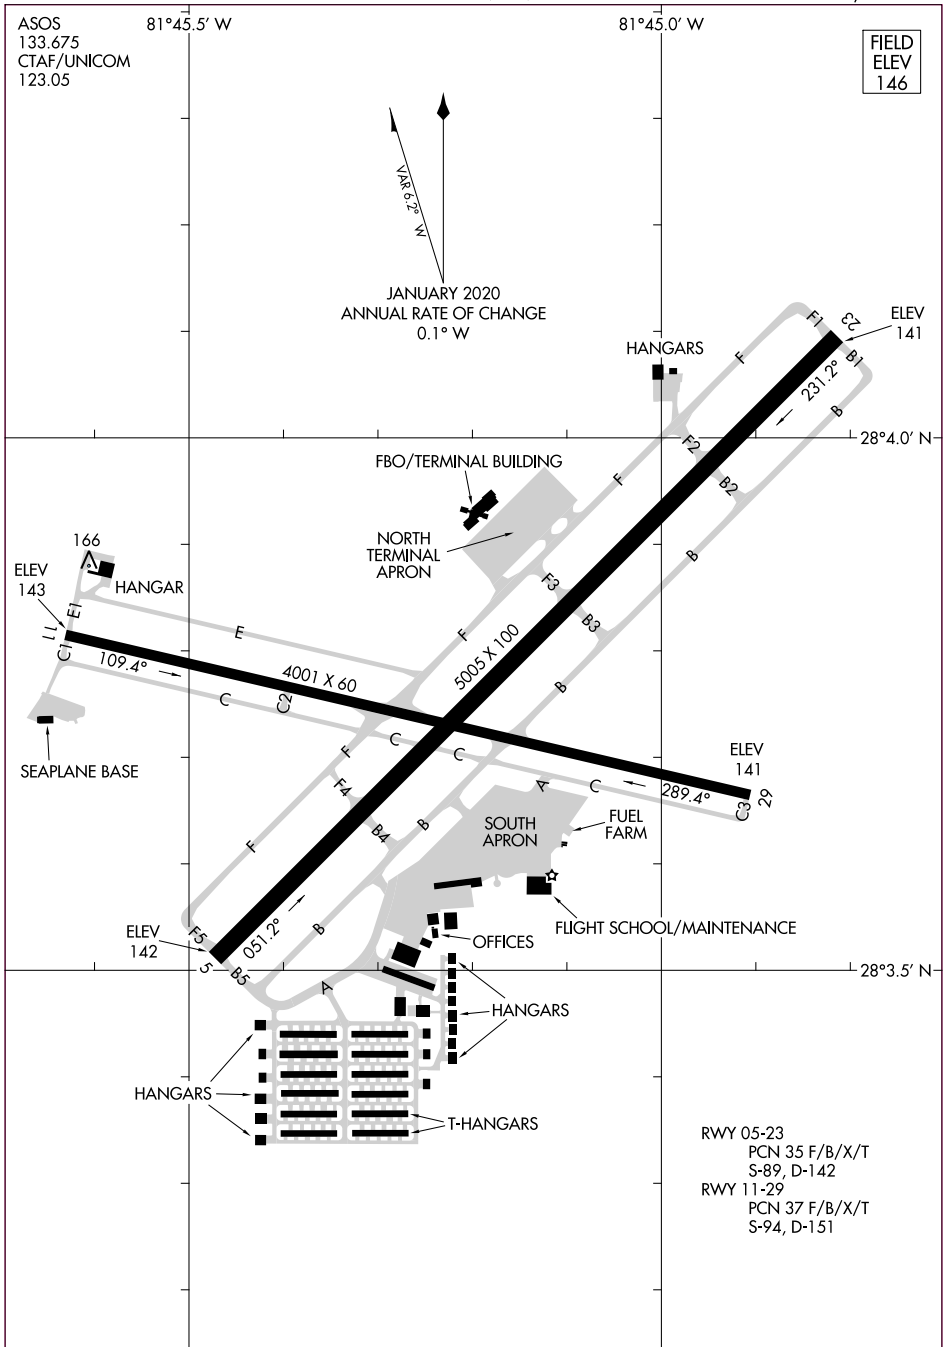

22363

# AIRPORT DIAGRAM

AL-5953 (FAA)

WINTER HAVEN RGNL (GIF)  
WINTER HAVEN, FLORIDA

SE-3, 31 OCT 2024 to 28 NOV 2024

SE-3, 31 OCT 2024 to 28 NOV 2024

# AIRPORT DIAGRAM

22363

WINTER HAVEN, FLORIDA  
WINTER HAVEN RGNL (GIF)