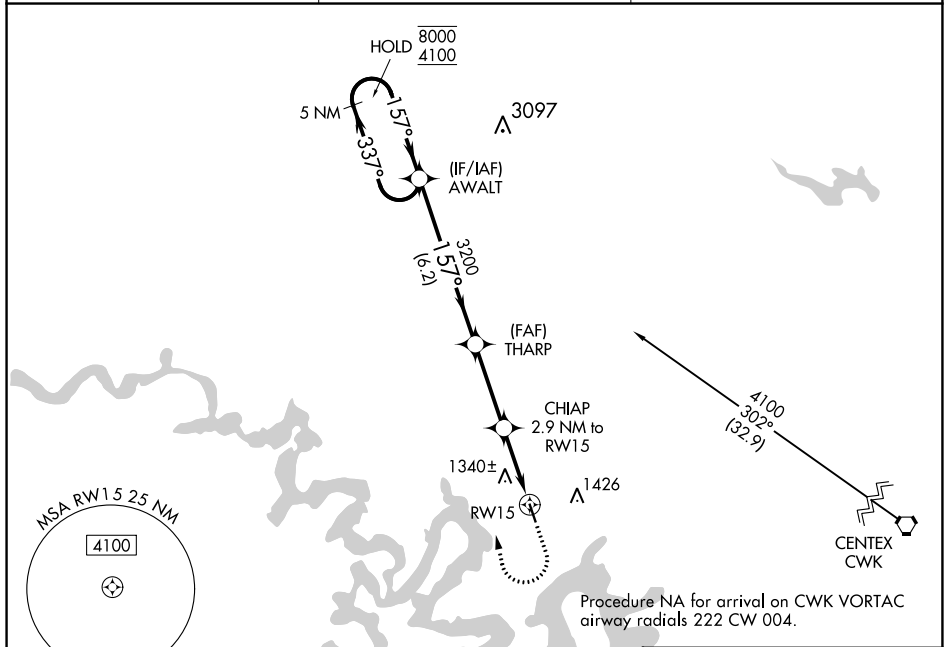

RNAV (GPS) RWY 15

LAGO VISTA TX/RUSTY ALLEN (RYW)

RNP APCH - GPS.

▼ For uncompensated Baro-VNAV systems, LNAV/VNAV NA below -17°C or above 54°C. Rwy 15 helicopter visibility reduction below ¾ SM NA.

MISSED APPROACH: Climb to 1700 then climbing right turn to 4100 direct AWALT and hold, continue climb-in-hold to 4100.

AWOS-3PT 119.375	AUSTIN APP CON 119.0 370.85	UNICOM 122.725 (CTAF) 0
----------------------------	---------------------------------------	------------------------------------------

ELEV 1230	D TDZE 1230
-----------	--------------------