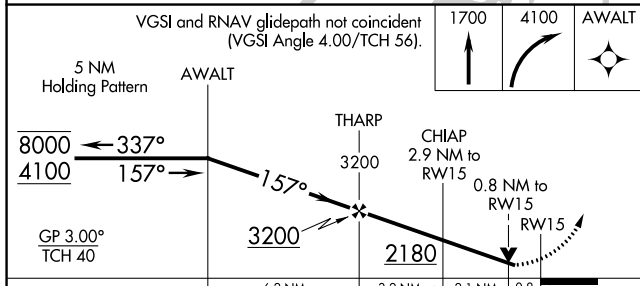

RNAV (GPS) RWY 15

LAGO VISTA TX/RUSTY ALLEN (RYW)

RNP APCH - GPS.

▼ For uncompensated Baro-VNAV systems, LNAV/VNAV NA below -17°C or above 54°C. Rwy 15 helicopter visibility reduction below ¾ SM NA.

MISSED APPROACH: Climb to 1700 then climbing right turn to 4100 direct AWALT and hold, continue climb-in-hold to 4100.

AWOS-3PT 119.375	AUSTIN APP CON 119.0 370.85	UNICOM 122.725 (CTAF) 0
----------------------------	---------------------------------------	------------------------------------------

ELEV 1230	D TDZE 1230
-----------	--------------------