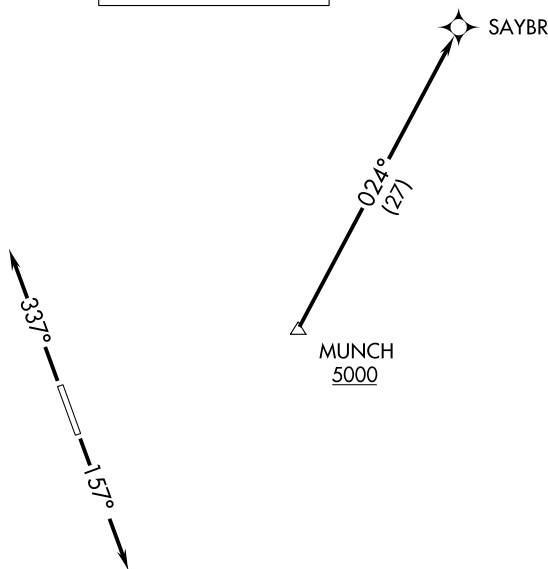

# SAYBR THREE DEPARTURE (RNAV)

AL-6111 (FAA)

LAGO VISTA TX/RUSTY ALLEN (RYW)

LAGO VISTA, TEXAS

AWOS-3PT  
119.375  
UNICOM (CTAF)  
122.725  
AUSTIN DEP CON  
119.0 370.85

**TOP ALTITUDE:  
ASSIGNED BY ATC**

# SAYBR THREE DEPARTURE (RNAV)

(SAYBR3.SAYBR) 22APR21

LAGO VISTA, TEXAS

LAGO VISTA TX/RUSTY ALLEN (RYW)

SC-3, 31 OCT 2024 to 28 NOV 2024

SC-3, 31 OCT 2024 to 28 NOV 2024