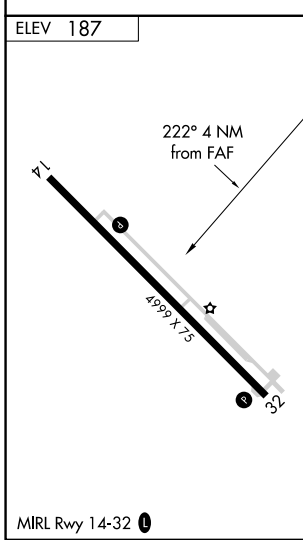

VORTAC AYS 110.2 Chan 39	APP CRS 222°	Rwy Idg TDZE Apt Elev 187	N/A N/A 187
--	------------------------	---	--

VOR/DME-A

HOMERVILLE (HOE)

⚠ When local altimeter setting not received, use Waycross altimeter setting and increase all MDA 60 feet, and Circling Cat C/D visibility ¼ mile.

MISSED APPROACH: Climbing right turn to 2300 on heading 071° and AYS VORTAC R-222 to AYS VORTAC and hold.

AWOS-3 118.725	VALDOSTA APP CON★ 126.6 285.6	CTAF 122.9 0
--------------------------	---	------------------------

CATEGORY	A	B	C	D
<input checked="" type="checkbox"/> CIRCLING	680-1 493 (500-1)	740-1 553 (600-1)	940-2¼ 753 (800-2¼)	940-2½ 753 (800-2½)

SE-4, 31 OCT 2024 to 28 NOV 2024

SE-4, 31 OCT 2024 to 28 NOV 2024