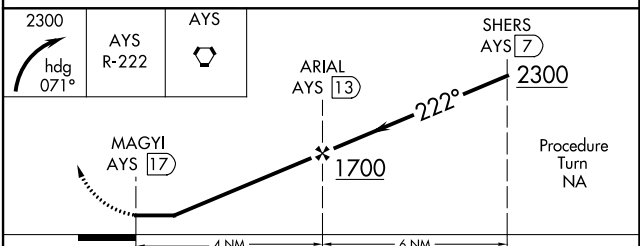

VORTAC AYS 110.2 Chan 39	APP CRS 222°	Rwy Idg TDZE Apt Elev 187	N/A N/A 187
--	------------------------	---	--

VOR/DME-A

HOMERVILLE (HOE)

⚠ When local altimeter setting not received, use Waycross altimeter setting and increase all MDA 60 feet, and Circling Cat C/D visibility ¼ mile.

MISSED APPROACH: Climbing right turn to 2300 on heading 071° and AYS VORTAC R-222 to AYS VORTAC and hold.

AWOS-3 118.725	VALDOSTA APP CON★ 126.6 285.6	CTAF 122.9 0
--------------------------	---	------------------------

CATEGORY	A	B	C	D
<input checked="" type="checkbox"/> CIRCLING	680-1 493 (500-1)	740-1 553 (600-1)	940-2¼ 753 (800-2¼)	940-2½ 753 (800-2½)

SE-4, 31 OCT 2024 to 28 NOV 2024

SE-4, 31 OCT 2024 to 28 NOV 2024