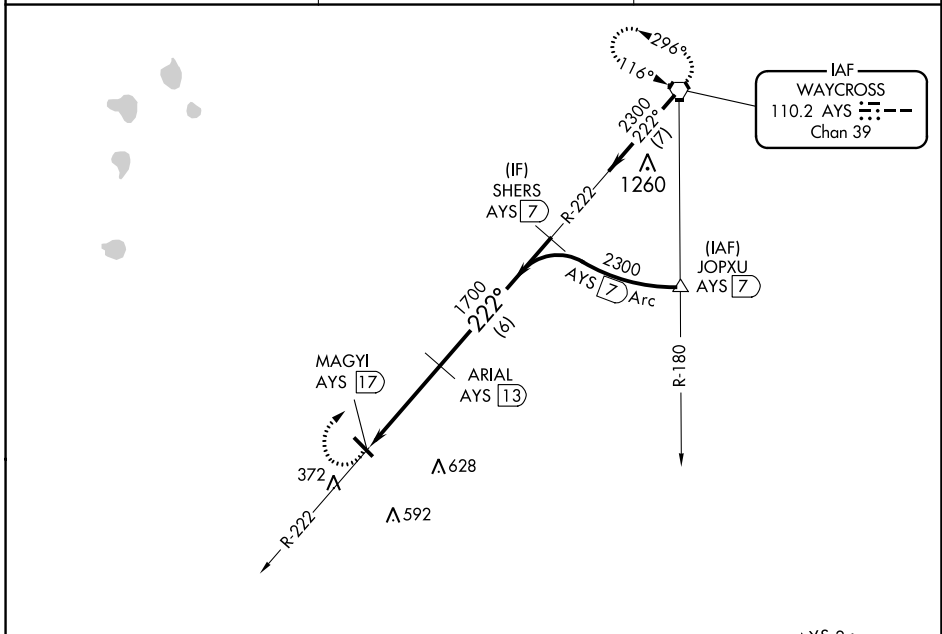

VORTAC AYS 110.2 Chan 39	APP CRS 222°	Rwy Idg TDZE Apt Elev 187	N/A N/A 187
--	------------------------	---	--

VOR/DME-A

HOMERVILLE (HOE)

⚠ When local altimeter setting not received, use Waycross altimeter setting and increase all MDA 60 feet, and Circling Cat C/D visibility ¼ mile.

MISSED APPROACH: Climbing right turn to 2300 on heading 071° and AYS VORTAC R-222 to AYS VORTAC and hold.

AWOS-3 118.725	VALDOSTA APP CON★ 126.6 285.6	CTAF 122.9 0
--------------------------	---	------------------------

CATEGORY	A	B	C	D
<input checked="" type="checkbox"/> CIRCLING	680-1 493 (500-1)	740-1 553 (600-1)	940-2¼ 753 (800-2¼)	940-2½ 753 (800-2½)

SE-4, 31 OCT 2024 to 28 NOV 2024

SE-4, 31 OCT 2024 to 28 NOV 2024