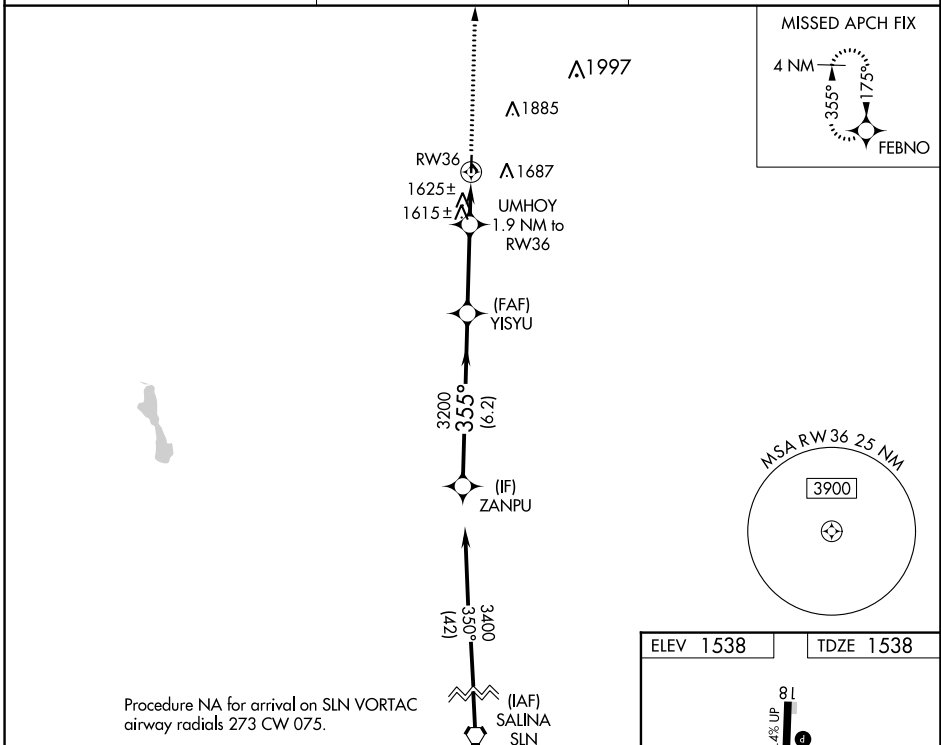

WAAS CH 69425 W36A	APP CRS 355°	Rwy Idg TDZE 1538 Apt Elev 1538
--	------------------------	---

RNAV (GPS) RWY 36

BELLEVILLE MUNI (R.P.B)

RNP APCH.
 NA Circling NA to Rwy's 14 and 32. Use Concordia altimeter setting.

MISSED APPROACH: Climb to 3400 direct FEBNO and hold.

CNK ASOS 123.825	MINNEAPOLIS CENTER 126.4 317.7	UNICOM 122.8 (CTAF)
----------------------------	--	-------------------------------

NC-2, 31 OCT 2024 to 28 NOV 2024

NC-2, 31 OCT 2024 to 28 NOV 2024

CATEGORY	A	B	C	D
LP MDA	1920-1	382 (400-1)	1920-1 $\frac{1}{8}$ 382 (400-1 $\frac{1}{8}$)	NA
RNAV MDA	1920-1	382 (400-1)	1920-1 $\frac{1}{8}$ 382 (400-1 $\frac{1}{8}$)	NA
CIRCLING	2080-1 542 (600-1)	2220-1 682 (700-1)	2280-2 $\frac{1}{4}$ 742 (800-2 $\frac{1}{4}$)	NA