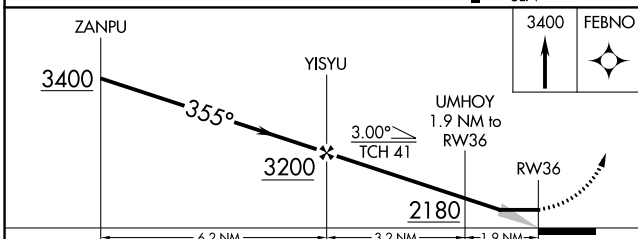

WAAS CH 69425 W36A	APP CRS 355°	Rwy Idg TDZE 1538 Apt Elev 1538

RNAV (GPS) RWY 36

BELLEVILLE MUNI (R.P.B)

RNP APCH.
NA Circling NA to Rwy's 14 and 32. Use Concordia altimeter setting.

MISSED APPROACH: Climb to 3400 direct FEBNO and hold.

CNK ASOS 123.825	MINNEAPOLIS CENTER 126.4 317.7	UNICOM 122.8 (CTAF)

NC-2, 31 OCT 2024 to 28 NOV 2024

NC-2, 31 OCT 2024 to 28 NOV 2024

CATEGORY	A	B	C	D
LP MDA	1920-1	382 (400-1)	1920-1$\frac{1}{8}$ 382 (400-1$\frac{1}{8}$)	NA
RNAV MDA	1920-1	382 (400-1)	1920-1$\frac{1}{8}$ 382 (400-1$\frac{1}{8}$)	NA
CIRCLING	2080-1 542 (600-1)	2220-1 682 (700-1)	2280-2$\frac{1}{4}$ 742 (800-2$\frac{1}{4}$)	NA