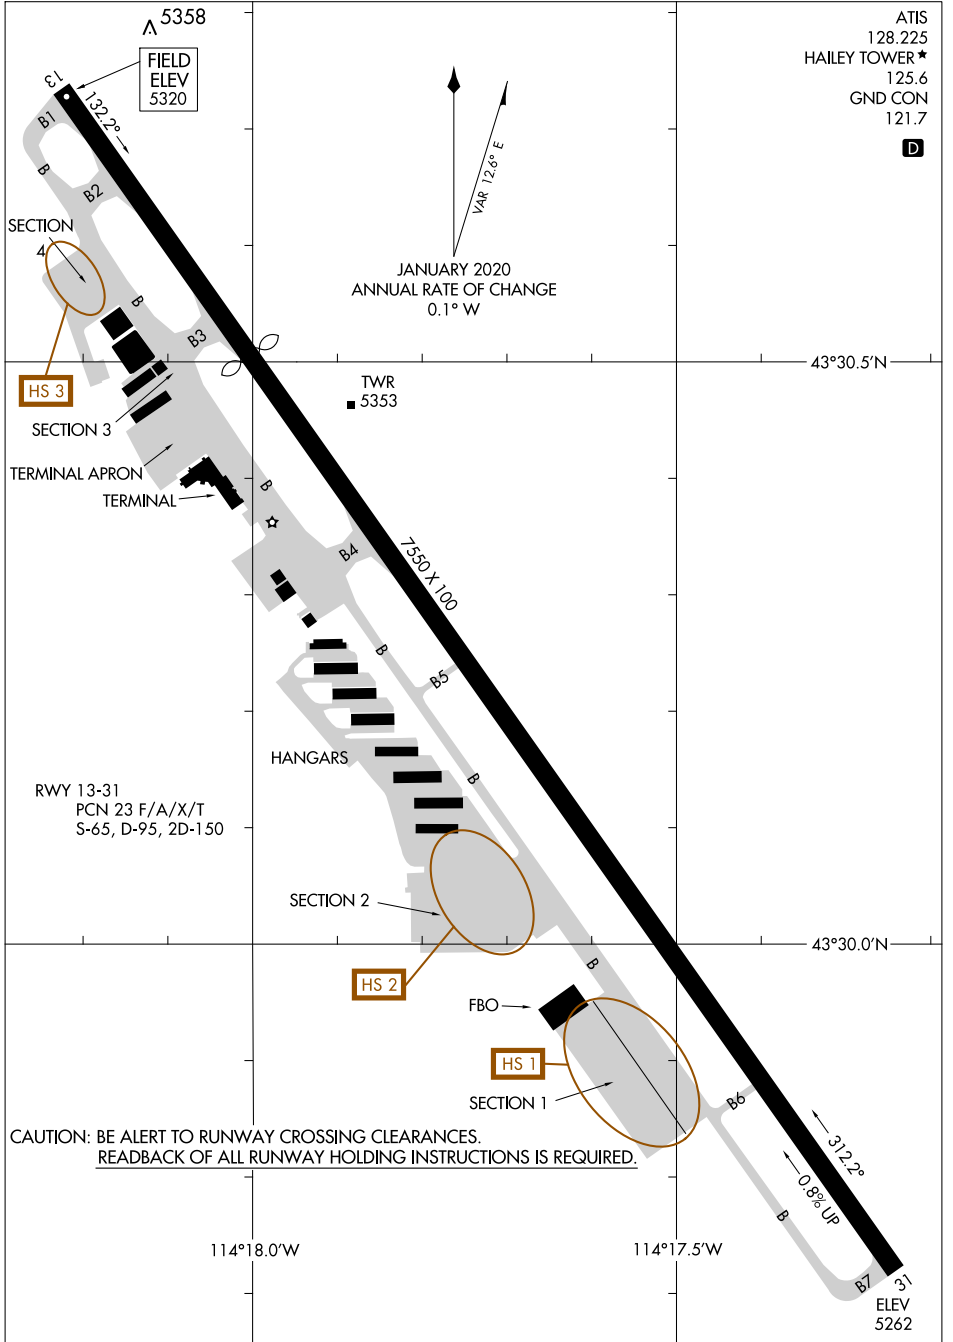

21112

# AIRPORT DIAGRAM

AL-6239 (FAA)

FRIEDMAN MEML (SUN)

HAILEY, IDAHO

ATIS  
128.225  
HAILEY TOWER \*  
125.6  
GND CON  
121.7

D

# AIRPORT DIAGRAM

21112

HAILEY, IDAHO

FRIEDMAN MEML (SUN)