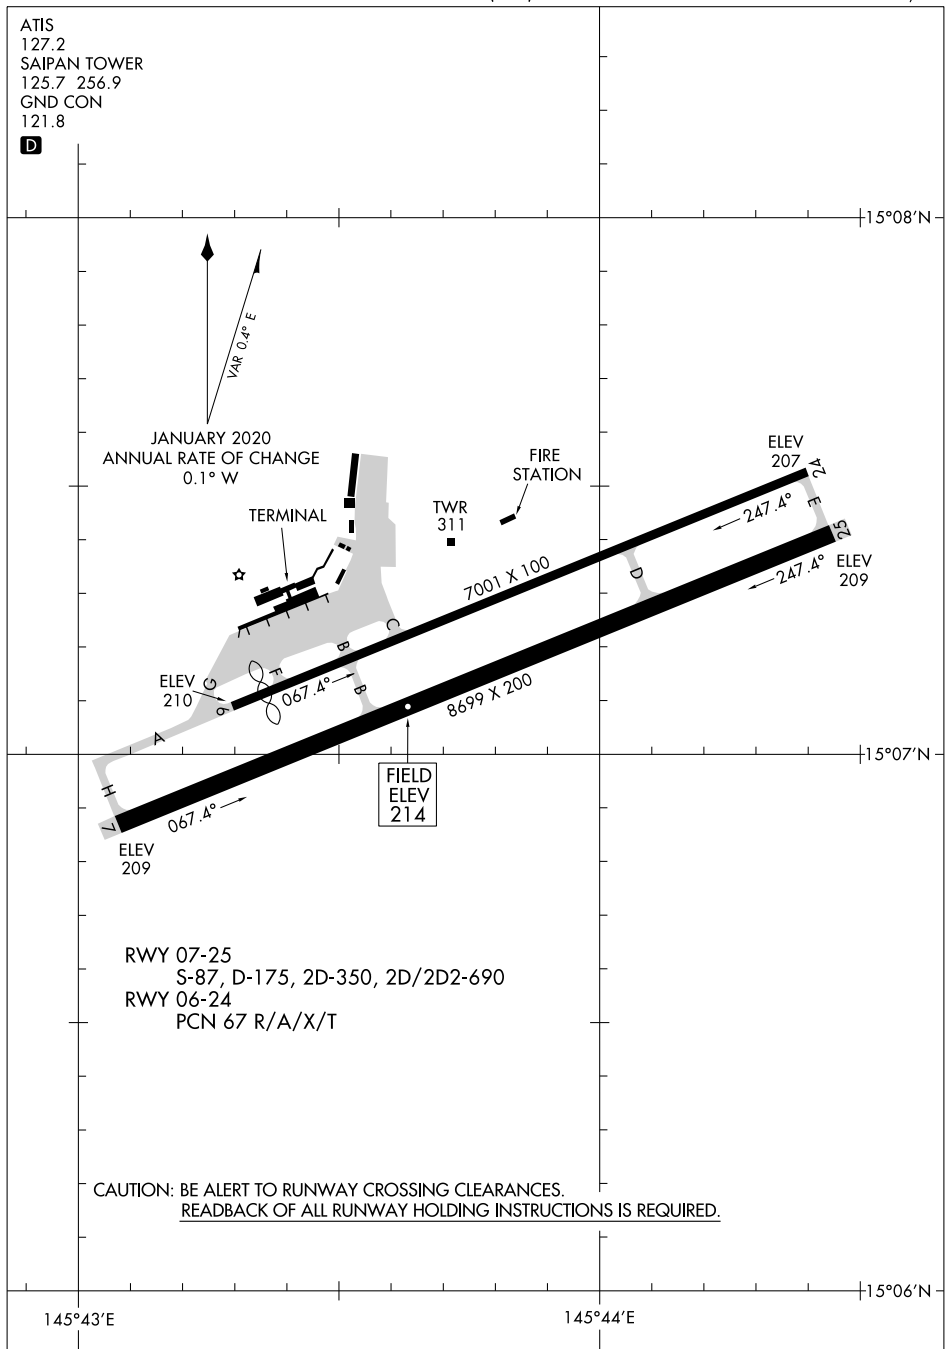

AIRPORT DIAGRAM

FRANCISCO C ADA/SAIPAN INTL (GSN)(PGSN)
AL-6293 (FAA) SAIPAN ISLAND, CQ

ATIS
127.2
SAIPAN TOWER
125.7 256.9
GND CON
121.8

D

PAC, 31 OCT 2024 to 26 DEC 2024

PAC, 31 OCT 2024 to 26 DEC 2024

RWY 07-25
S-87, D-175, 2D-350, 2D/2D2-690
RWY 06-24
PCN 67 R/A/X/T

CAUTION: BE ALERT TO RUNWAY CROSSING CLEARANCES.
READBACK OF ALL RUNWAY HOLDING INSTRUCTIONS IS REQUIRED.

AIRPORT DIAGRAM

SAIPAN ISLAND, CQ
FRANCISCO C ADA/SAIPAN INTL (GSN)(PGSN)