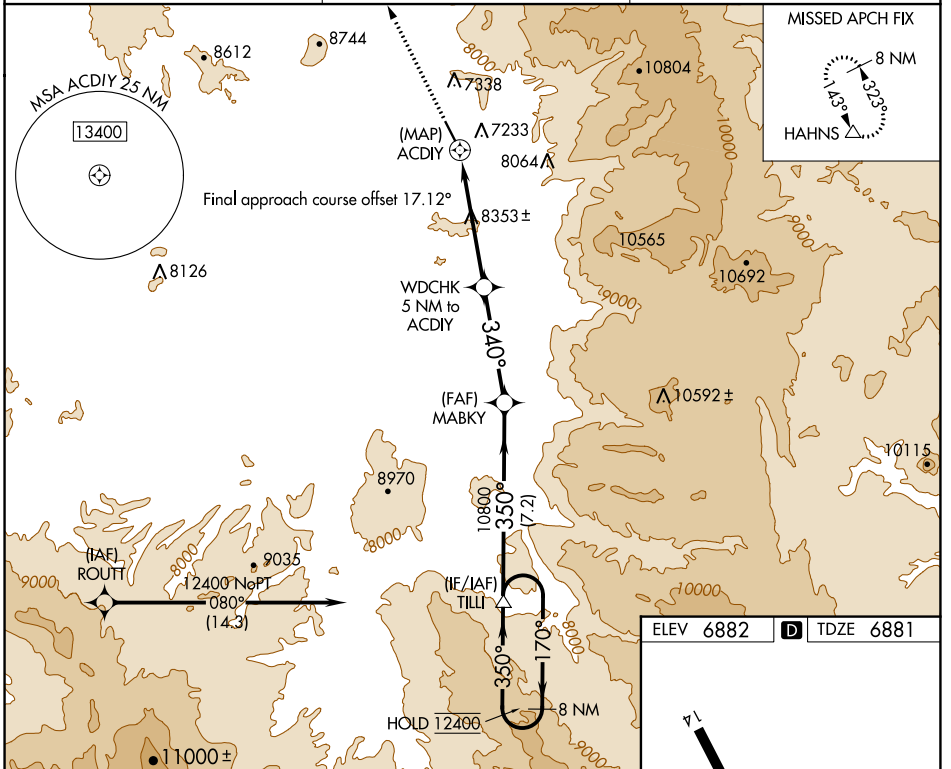

APP CRS	Rwy Idg	3852
340°	TDZE	6881
	Apt Elev	6882

RNAV (GPS) Z RWY 32

STEAMBOAT SPRINGS/BOB ADAMS FLD (SBS)

RNP APCH - GPS.

⚠ Circling NA northeast of Rwy 14-32. Rwy 32 helicopter visibility reduction below 1 SM NA. Rwy 32 Straight-in minimums NA at night. Circling Rwy 32 NA at night.

⚠ -26°C

MISSED APPROACH: Climb to 13600 direct HAHNS and hold, continue climb-in-hold to 13600.

AWOS-3 118.325	DENVER CENTER 120.475 235.975	UNICOM 122.8 (CTAF)
--------------------------	-----------------------------------------	-------------------------------

CATEGORY	A	B	C	D
LNVA MDA	9100-1¼ 2219 (2300-1¼)	9100-1½ 2219 (2300-1½)		NA
C CIRCLING	9100-1¼ 2218 (2300-1¼)	9100-1½ 2218 (2300-1½)		NA

SW-1, 31 OCT 2024 to 28 NOV 2024

SW-1, 31 OCT 2024 to 28 NOV 2024