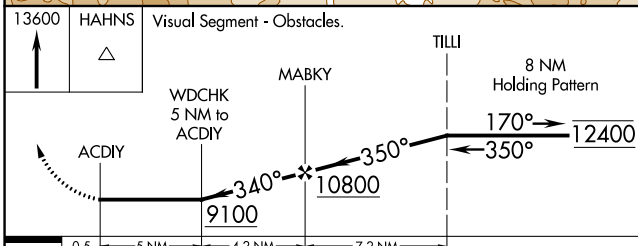

APP CRS	Rwy Idg	3852
340°	TDZE	6881
	Apt Elev	6882

RNAV (GPS) Z RWY 32

STEAMBOAT SPRINGS/BOB ADAMS FLD (SBS)

RNP APCH - GPS.

⚠ Circling NA northeast of Rwy 14-32. Rwy 32 helicopter visibility reduction below 1 SM NA. Rwy 32 Straight-in minimums NA at night. Circling Rwy 32 NA at night.

⚠ -26°C

MISSED APPROACH: Climb to 13600 direct HAHNS and hold, continue climb-in-hold to 13600.

AWOS-3 118.325	DENVER CENTER 120.475 235.975	UNICOM 122.8 (CTAF)
--------------------------	-----------------------------------------	-------------------------------

CATEGORY	A	B	C	D
LNVA MDA	9100-1¼ 2219 (2300-1¼)	9100-1½ 2219 (2300-1½)		NA
C CIRCLING	9100-1¼ 2218 (2300-1¼)	9100-1½ 2218 (2300-1½)		NA

SW-1, 31 OCT 2024 to 28 NOV 2024

SW-1, 31 OCT 2024 to 28 NOV 2024