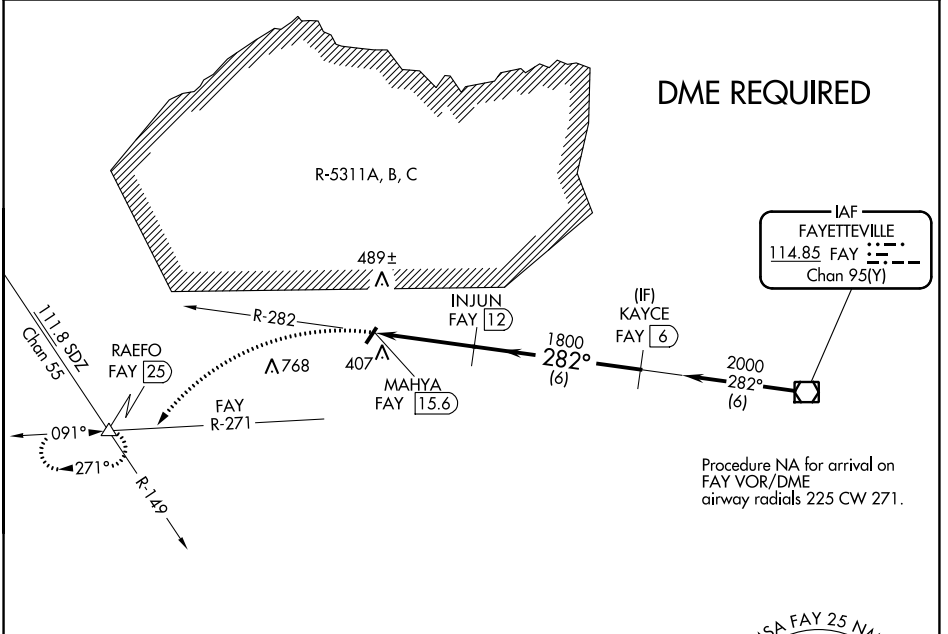

VOR/DME FAY 114.85 Chan 95(Y)	APP CRS 282°	Rwy Idg TDZE Apt Elev N/A N/A 304
--	------------------------	---

VOR-A

P K AIRPARK (5W4)

<p>▼ DME required. Procedure NA at night. ▲ NA Use Fayetteville altimeter setting.</p>	<p>MISSED APPROACH: Climbing left turn to 3000 on FAY VOR/DME R-271 to RAEFO/FAY 25 DME and hold.</p>
<p>FAYETTEVILLE APP CON 127.8 290.25</p>	<p>UNICOM 123.0 (CTAF)</p>

SE-2, 31 OCT 2024 to 28 NOV 2024

SE-2, 31 OCT 2024 to 28 NOV 2024