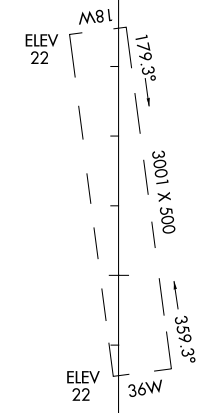

AIRPORT DIAGRAM

AL-6440 (FAA)

FLAGLER EXEC (FIN)
PALM COAST, FLORIDA

ATIS
 128.325
 FLAGLER TOWER ★
 118.95
 GND CON
 121.75
 CLNC DEL
 121.75

SE-3, 31 OCT 2024 to 28 NOV 2024

SE-3, 31 OCT 2024 to 28 NOV 2024

RWY 06-24
 PCN 19 F/B/Y/T
 S-60
 RWY 11-29
 PCN 27 F/A/X/T
 S-60

CAUTION: BE ALERT TO RUNWAY CROSSING CLEARANCES.
READBACK OF ALL RUNWAY HOLDING INSTRUCTIONS IS REQUIRED.

AIRPORT DIAGRAM

PALM COAST, FLORIDA
FLAGLER EXEC (FIN)