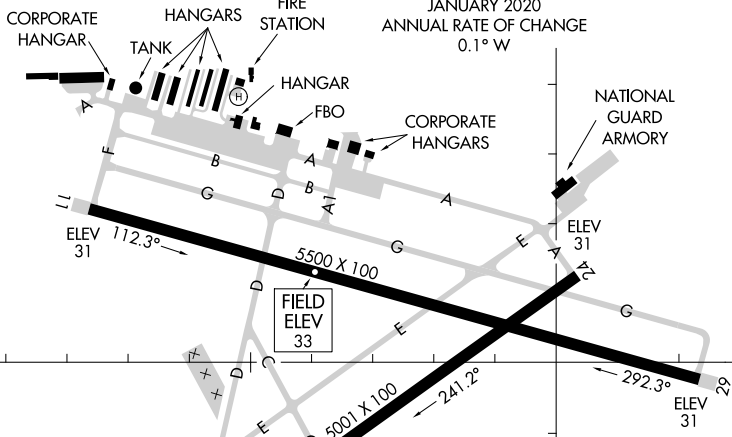

AIRPORT DIAGRAM

AL-6440 (FAA)

FLAGLER EXEC (FIN)
PALM COAST, FLORIDA

ATIS
 128.325
 FLAGLER TOWER ★
 118.95
 GND CON
 121.75
 CLNC DEL
 121.75

SE-3, 31 OCT 2024 to 28 NOV 2024

SE-3, 31 OCT 2024 to 28 NOV 2024

RWY 06-24
 PCN 19 F/B/Y/T
 S-60
 RWY 11-29
 PCN 27 F/A/X/T
 S-60

CAUTION: BE ALERT TO RUNWAY CROSSING CLEARANCES.
READBACK OF ALL RUNWAY HOLDING INSTRUCTIONS IS REQUIRED.

AIRPORT DIAGRAM

PALM COAST, FLORIDA
FLAGLER EXEC (FIN)