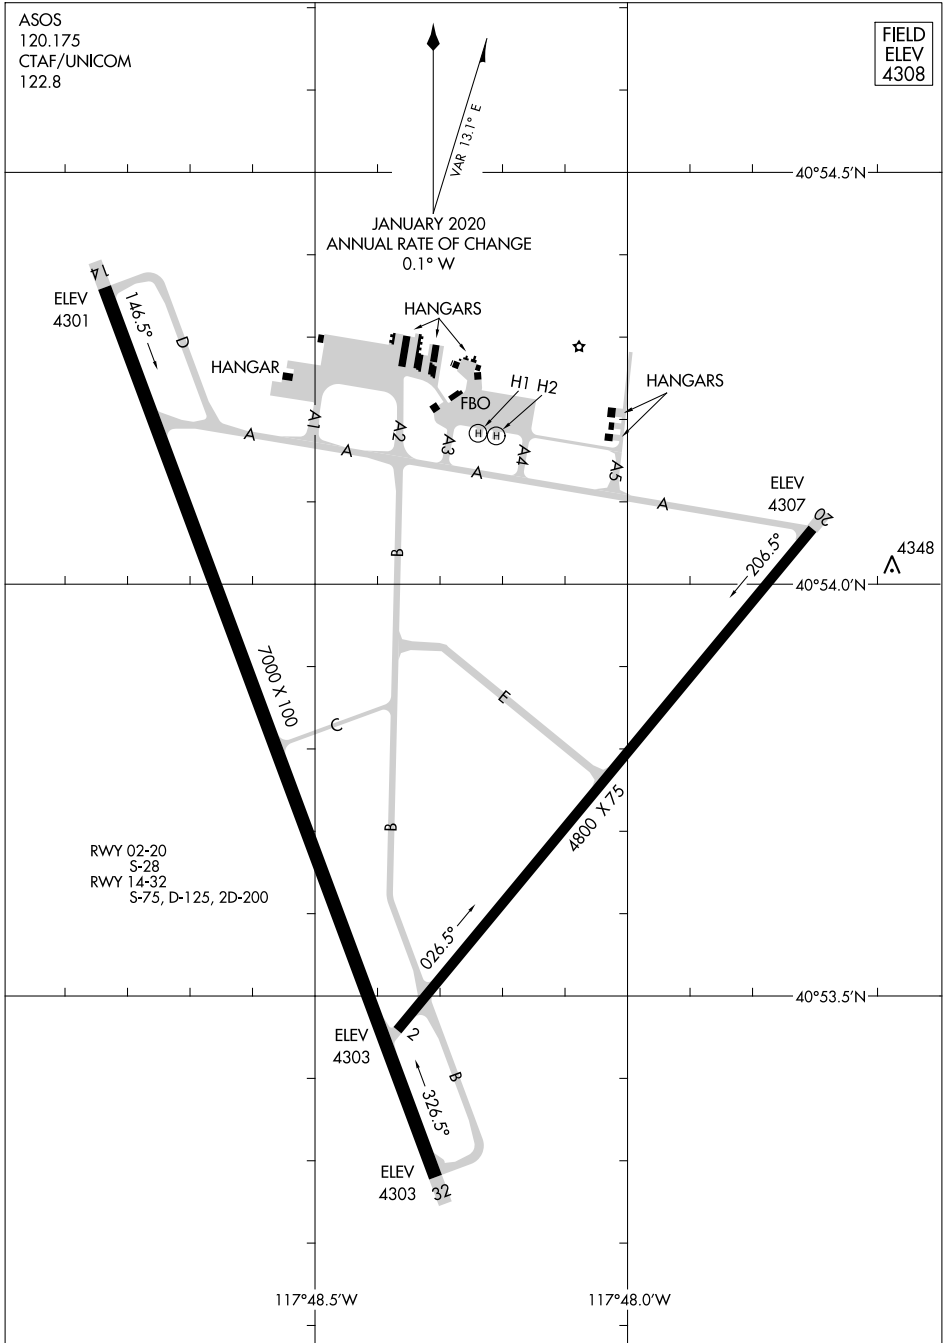

22363

AIRPORT DIAGRAM

WINNEMUCCA MUNI (WMC)
WINNEMUCCA, NEVADA

AL-6471 (FAA)

ASOS
120.175
CTAF/UNICOM
122.8

FIELD
ELEV
4308

SW-4, 31 OCT 2024 to 28 NOV 2024

SW-4, 31 OCT 2024 to 28 NOV 2024

AIRPORT DIAGRAM

22363

WINNEMUCCA, NEVADA
WINNEMUCCA MUNI (WMC)