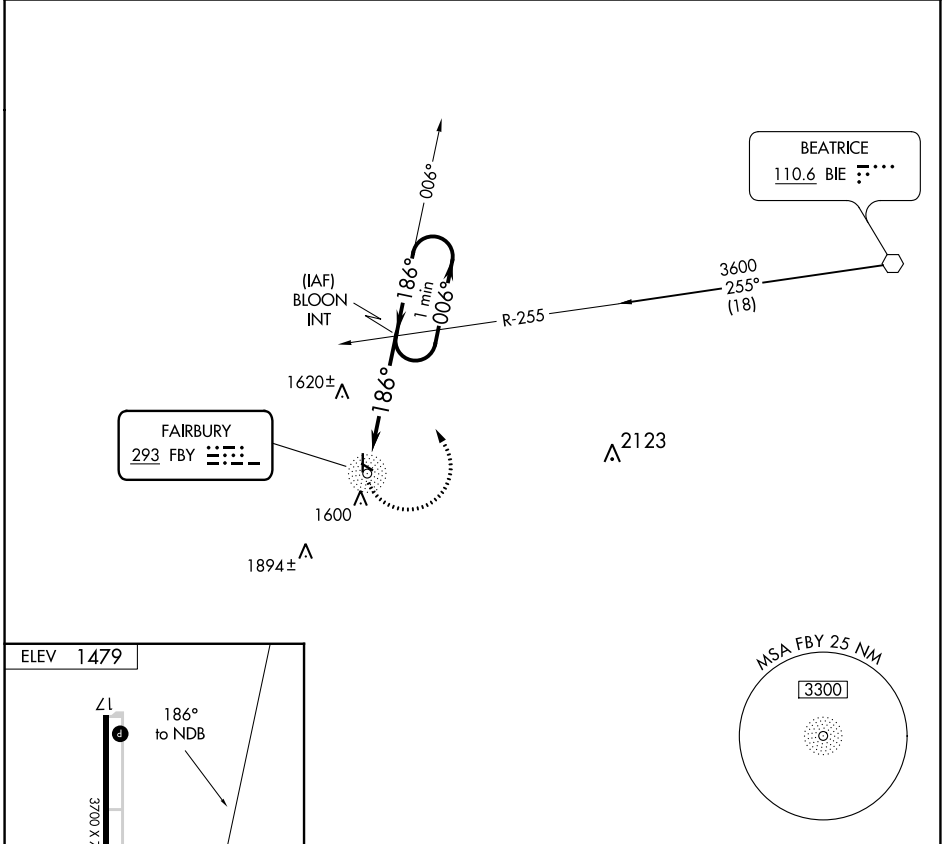

NDB FBY 293	APP CRS 186°	Rwy Idg TDZE Apt Elev N/A N/A 1479
-----------------------	------------------------	--

NDB-A
FAIRBURY MUNI (F'BY)

NA Use Hebron altimeter setting; when not received, use Beatrice altimeter setting and increase all MDAs 40 feet. Circling NA to Rws 11 and 29.

MISSED APPROACH: Climbing left turn to 3600 via FBY bearing 006° to BLOON INT and hold.

HJH AWOS-3 118.525	MINNEAPOLIS CENTER 126.4 317.7	UNICOM 122.7 (CTAF)
------------------------------	--	-------------------------------

CATEGORY	A	B	C	D
CIRCLING	2000-1 521 (600-1)	2040-1 561 (600-1)	NA	

NC-2, 31 OCT 2024 to 28 NOV 2024

NC-2, 31 OCT 2024 to 28 NOV 2024