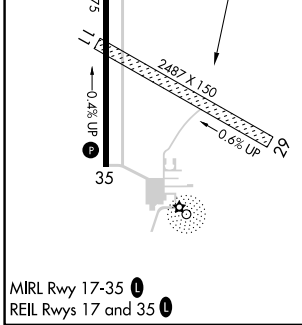

NDB FBY 293	APP CRS 186°	Rwy Idg TDZE Apt Elev N/A N/A 1479
-----------------------	------------------------	--

NDB-A
FAIRBURY MUNI (F'BY)

NA Use Hebron altimeter setting; when not received, use Beatrice altimeter setting and increase all MDAs 40 feet. Circling NA to Rws 11 and 29.

MISSED APPROACH: Climbing left turn to 3600 via FBY bearing 006° to BLOON INT and hold.

HJH AWOS-3 118.525	MINNEAPOLIS CENTER 126.4 317.7	UNICOM 122.7 (CTAF)
------------------------------	--	-------------------------------