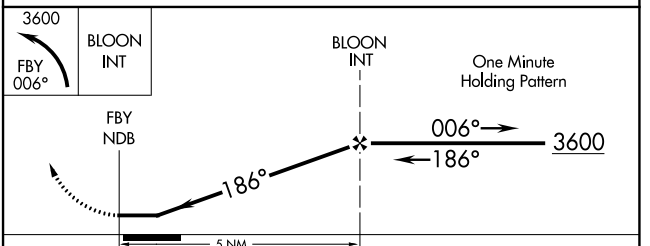

NDB FBY 293	APP CRS 186°	Rwy Idg TDZE Apt Elev N/A N/A 1479
-----------------------	------------------------	--

NDB-A
FAIRBURY MUNI (F'BY)

NA Use Hebron altimeter setting; when not received, use Beatrice altimeter setting and increase all MDAs 40 feet. Circling NA to Rws 11 and 29.

MISSED APPROACH: Climbing left turn to 3600 via FBY bearing 006° to BLOON INT and hold.

HJH AWOS-3 118.525	MINNEAPOLIS CENTER 126.4 317.7	UNICOM 122.7 (CTAF)
------------------------------	--	-------------------------------