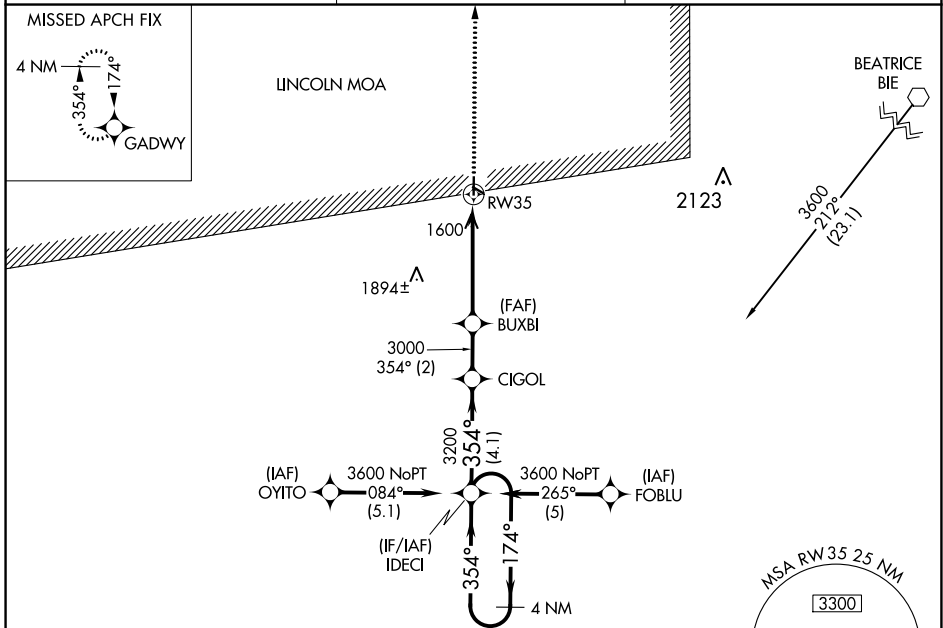

WAAS CH 65808 W35A	APP CRS 354°	Rwy Idg TDZE Apt Elev	3700 1477 1479

RNAV (GPS) RWY 35

FAIRBURY MUNI (F'BY)

RNP APCH.	MISSED APPROACH: Climb to 4000 direct GADWY and hold.
▼ Use Hebron altimeter setting; when not received, use Beatrice altimeter setting: ▲ NA increase LPV DA to 1796 feet and all visibilities ¼ SM; increase all MDAs 40 feet. Circling NA to Rwy 11 and 29.	

HJH AWOS-3 118.525	MINNEAPOLIS CENTER 126.4 317.7	UNICOM 122.7 (CTAF) 0

ELEV 1479	TDZE 1477