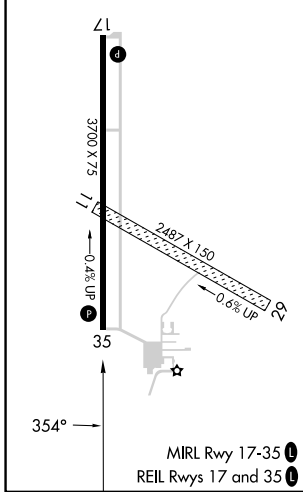

CATEGORY	A	B	C	D
LPV DA	1773-1	296 (300-1)		NA
LNAV MDA	1900-1	423 (500-1)		NA
CIRCLING	1960-1	481 (500-1)		NA

NC-2, 31 OCT 2024 to 28 NOV 2024