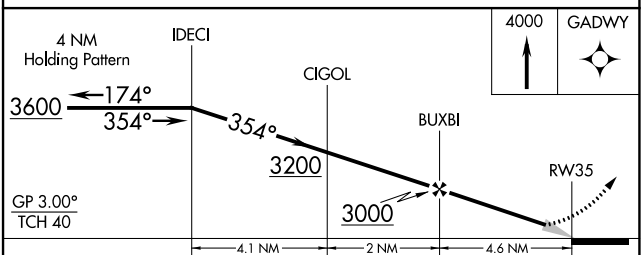

CATEGORY	A	B	C	D
LPV DA	1773-1	296 (300-1)		NA
LNAV MDA	1900-1	423 (500-1)		NA
CIRCLING	1960-1	481 (500-1)		NA

NC-2, 31 OCT 2024 to 28 NOV 2024