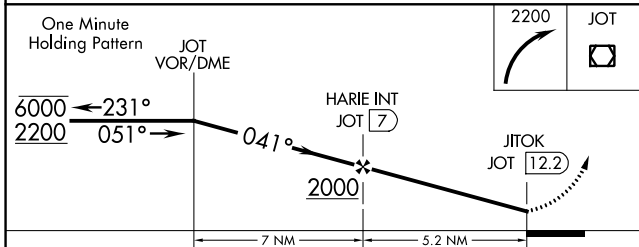

VOR/DME JOT 112.3 Chan 70	APP CRS 041°	Rwy Idg TDZE Apt Elev	N/A N/A 675
---	------------------------	-----------------------------	--

VOR-A

BOLINGBROOK'S CLOW INTL (1C5)

NA Procedure NA at night. Use Lewis University altimeter setting.

MISSED APPROACH: Climbing right turn to 2200 direct JOT VOR/DME and hold.

LOT AWOS-3PT 126.675	CHICAGO APP CON 119.35 354.075	CTAF 122.9
--------------------------------	--	----------------------

EC-3, 31 OCT 2024 to 28 NOV 2024

EC-3, 31 OCT 2024 to 28 NOV 2024

CATEGORY	A	B	C	D	FAF to MAP 5.2 NM					
CIRCLING	1180-1 505 (600-1)	1220-1 545 (600-1)	NA		Knots	60	90	120	150	180
					Min:Seq	5:12	3:28	2:36	2:05	1:44