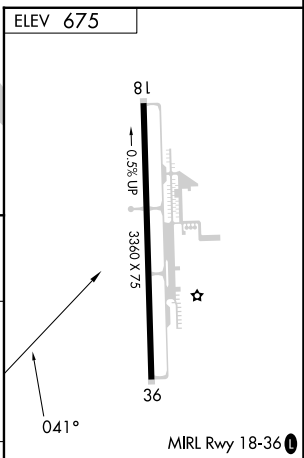

VOR/DME JOT 112.3 Chan 70	APP CRS 041°	Rwy Idg TDZE Apt Elev	N/A N/A 675
---	------------------------	-----------------------------	--

VOR-A

BOLINGBROOK'S CLOW INTL (1C5)

NA Procedure NA at night. Use Lewis University altimeter setting.

MISSED APPROACH: Climbing right turn to 2200 direct JOT VOR/DME and hold.

LOT AWOS-3PT 126.675	CHICAGO APP CON 119.35 354.075	CTAF 122.9
--------------------------------	--	----------------------

EC-3, 31 OCT 2024 to 28 NOV 2024

EC-3, 31 OCT 2024 to 28 NOV 2024

CATEGORY	A	B	C	D	FAF to MAP 5.2 NM					
CIRCLING	1180-1 505 (600-1)	1220-1 545 (600-1)	NA		Knots	60	90	120	150	180
					Min:Seq	5:12	3:28	2:36	2:05	1:44