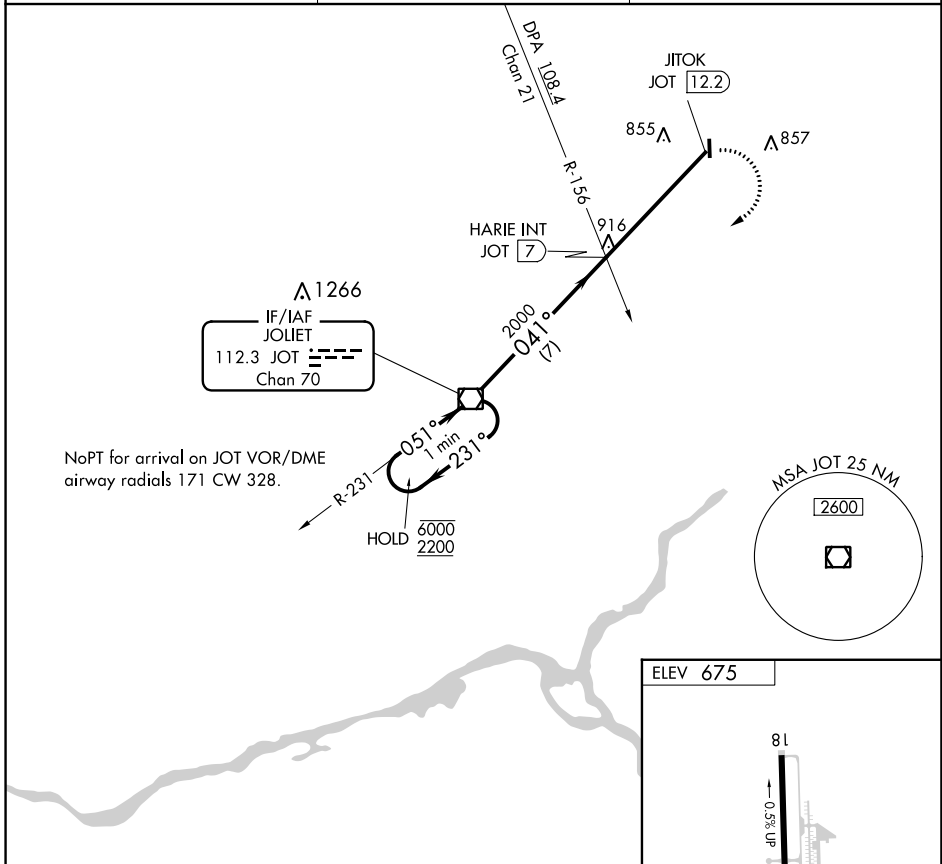

VOR/DME JOT 112.3 Chan 70	APP CRS 041°	Rwy Idg TDZE Apt Elev	N/A N/A 675
---	------------------------	-----------------------------	--

VOR-A

BOLINGBROOK'S CLOW INTL (1C5)

NA Procedure NA at night. Use Lewis University altimeter setting.

MISSED APPROACH: Climbing right turn to 2200 direct JOT VOR/DME and hold.

LOT AWOS-3PT 126.675	CHICAGO APP CON 119.35 354.075	CTAF 122.9
--------------------------------	--	----------------------

EC-3, 31 OCT 2024 to 28 NOV 2024

EC-3, 31 OCT 2024 to 28 NOV 2024

CATEGORY	A	B	C	D	FAF to MAP 5.2 NM					
CIRCLING	1180-1 505 (600-1)	1220-1 545 (600-1)	NA		Knots	60	90	120	150	180
					Min:Seq	5:12	3:28	2:36	2:05	1:44