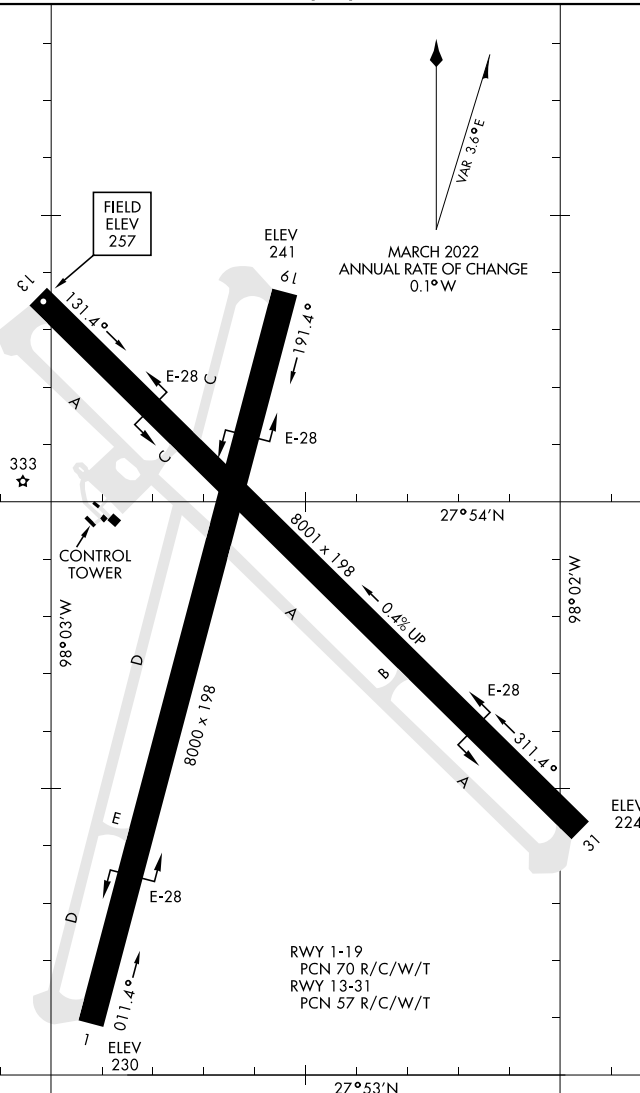

# AIRPORT DIAGRAM

AL-6553 [USN]

ORANGE GROVE HALF (KNOG)

ORANGE GROVE, TEXAS

ATIS ★ 254.35  
TOWER ★  
128.4 281.425  
GND CON  
229.4

SC-3, 31 OCT 2024 to 28 NOV 2024

SC-3, 31 OCT 2024 to 28 NOV 2024

# AIRPORT DIAGRAM

ORANGE GROVE, TEXAS  
ORANGE GROVE HALF (KNOG)