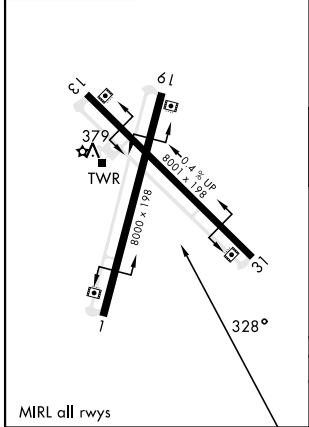

TACAN-A

TACAN Chan 125	NQI 328°	APCH CRS 328°	Rwy ldg TDZE Arprt Elev N/A N/A 257
--------------------------	--------------------	-------------------------	---

[USN]

ORANGE GROVE NALF (KNOG)

MISSED APPROACH: Climb to 2000 on NQI TACAN R-328, then left turn to intercept NQI R-328 to DAMPS and hold.			
ATIS ★ 254.35	KINGSVILLE APP CON 119.90 290.45	TOWER ★ 128.4 281.425	GND CON 229.4

EMERG SAFE ALT 100 NM 16,200
ELEV 257

CATEGORY	A	B	C	D
C CIRCLING	720-1 463	(500-1)	920-1¾ 663 (700-1¾)	1000-2½ 743 (800-2½)

TACAN-A

SC-3, 31 OCT 2024 to 28 NOV 2024

SC-3, 31 OCT 2024 to 28 NOV 2024