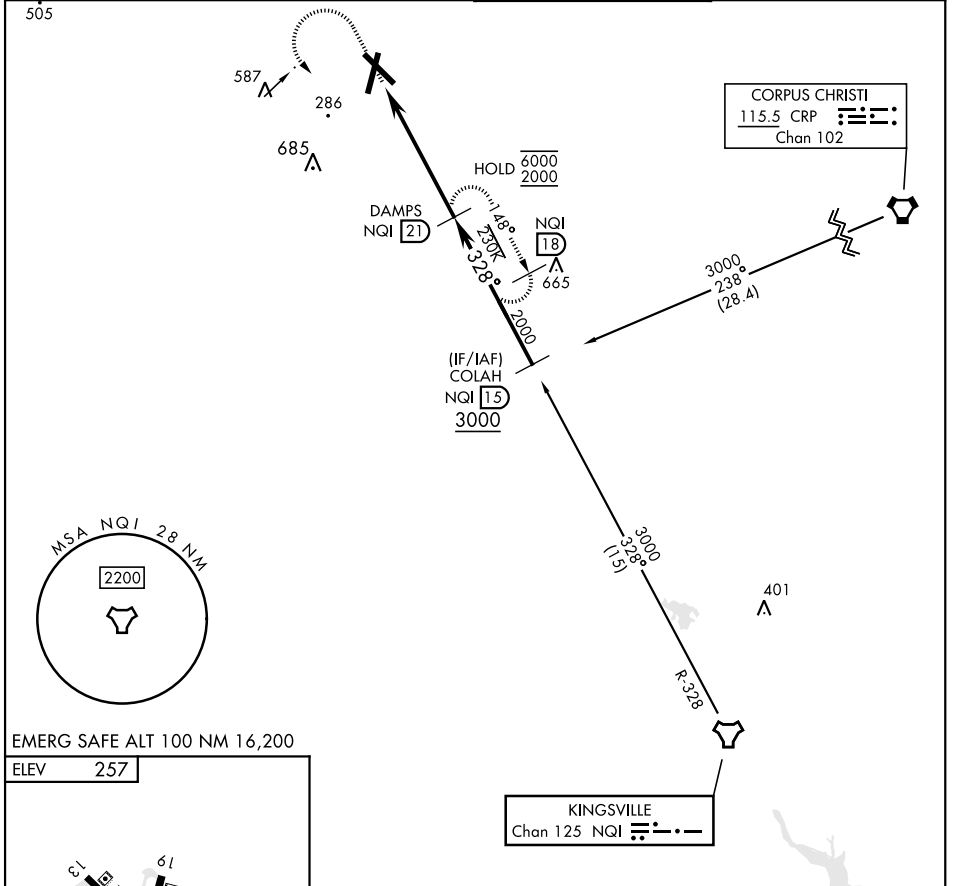

TACAN-A

TACAN Chan 125	NQI 328°	APCH CRS 328°	Rwy ldg TDZE Arprt Elev N/A N/A 257
--------------------------	--------------------	-------------------------	---

[USN]

ORANGE GROVE NALF (KNOG)

MISSED APPROACH: Climb to 2000 on NQI TACAN R-328, then left turn to intercept NQI R-328 to DAMPS and hold.			
ATIS ★ 254.35	KINGSVILLE APP CON 119.90 290.45	TOWER ★ 128.4 281.425	GND CON 229.4

EMERG SAFE ALT 100 NM 16,200
ELEV 257

CATEGORY	A	B	C	D
C CIRCLING	720-1 463	(500-1)	920-1¾ 663 (700-1¾)	1000-2½ 743 (800-2½)

TACAN-A

SC-3, 31 OCT 2024 to 28 NOV 2024

SC-3, 31 OCT 2024 to 28 NOV 2024