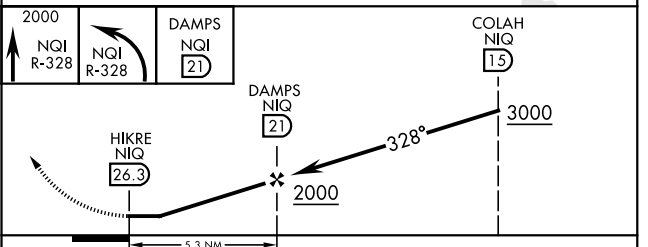

TACAN-A

TACAN Chan 125	NQI 328°	APCH CRS 328°	Rwy ldg TDZE Arprt Elev N/A N/A 257
--------------------------	--------------------	-------------------------	---

[USN]

ORANGE GROVE NALF (KNOG)

MISSED APPROACH: Climb to 2000 on NQI TACAN R-328, then left turn to intercept NQI R-328 to DAMPS and hold.			
ATIS ★ 254.35	KINGSVILLE APP CON 119.90 290.45	TOWER ★ 128.4 281.425	GND CON 229.4

EMERG SAFE ALT 100 NM 16,200
ELEV 257

CATEGORY	A	B	C	D
C CIRCLING	720-1 463	(500-1)	920-1¾ 663 (700-1¾)	1000-2½ 743 (800-2½)

TACAN-A

SC-3, 31 OCT 2024 to 28 NOV 2024

SC-3, 31 OCT 2024 to 28 NOV 2024