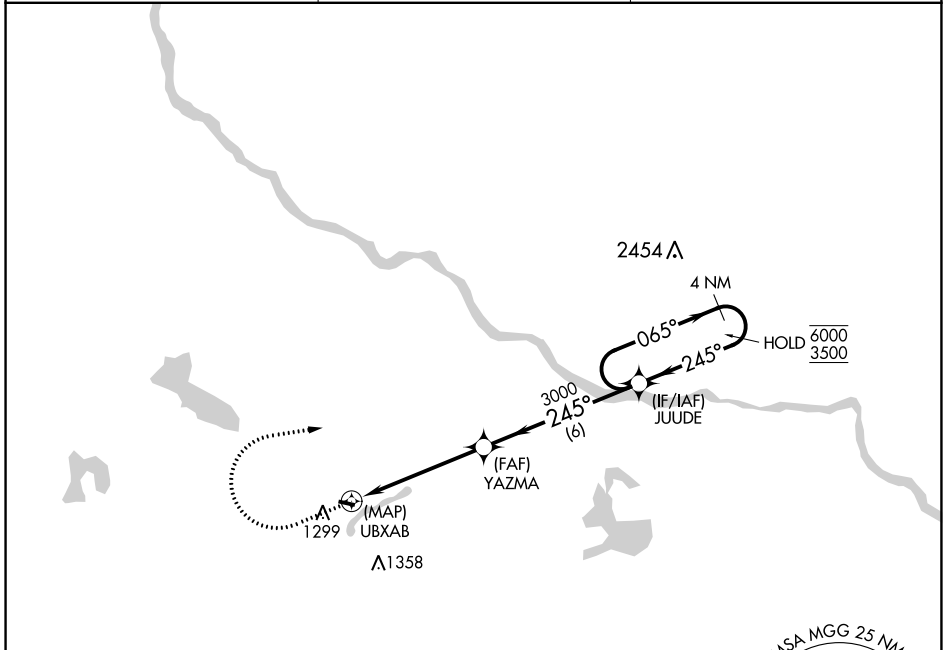

APP CRS	Rwy Idg	N/A
245°	TDZE	N/A
	Apt Elev	1028

RNAV (GPS)-A

MAPLE LAKE MUNI-BILL MAVENCAMP SR FLD (MGG)

RNP APCH - GPS.		MISSED APPROACH: Climb to 2000 then climbing right turn to 3500 direct JUUDE and hold.
<p>⚠ Procedure NA at night. Rwy 10 and 28 helicopter visibility reduction below 1 SM NA. When local altimeter setting not received, use Buffalo altimeter setting and increase all MDAs 40 feet.</p>		
AWOS-3 128.325	MINNEAPOLIS APP CON 126.5 335.65	UNICOM 122.8 (CTAF)

NC-1, 31 OCT 2024 to 28 NOV 2024

NC-1, 31 OCT 2024 to 28 NOV 2024

ELEV 1028				
UBAXB	YAZMA	JUUDE	JUUDE	
5.1 NM	6 NM	4 NM	065°	245°
			6000	3500
CATEGORY	A	B	C	D
CIRCLING	1660-1	632 (700-1)	1720-2 692 (700-2)	NA