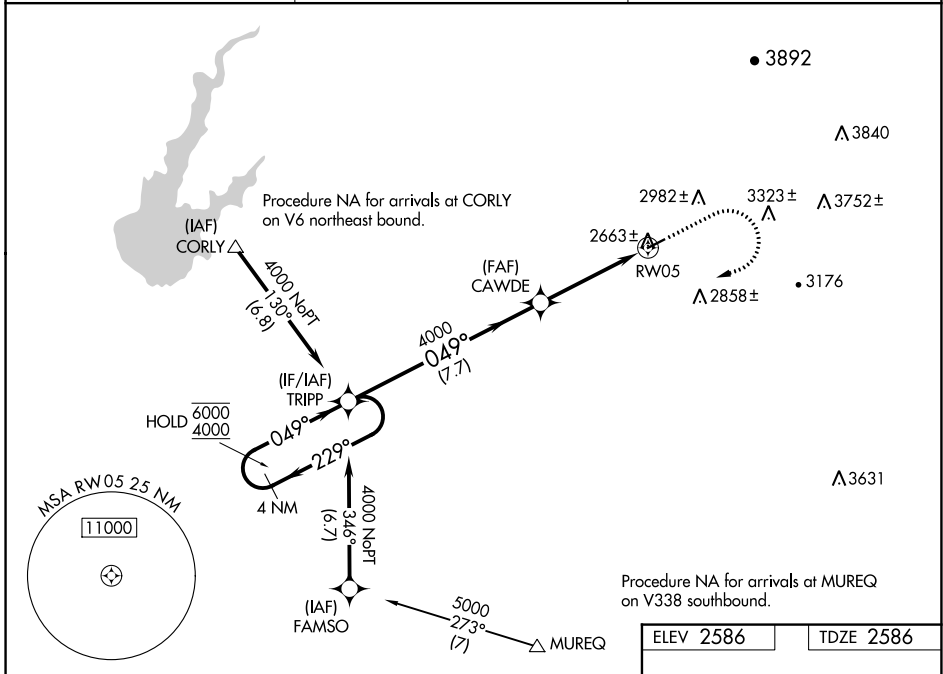

WAAS CH 78324 W05A	APP CRS 049°	Rwy Idg TDZE Apt Elev	3914 2586 2586
--	------------------------	-----------------------------	---

RNAV (GPS) RWY 5

PLACERVILLE (P.V.F.)

RNP APCH - GPS.

⚠ Circling NA northwest of Rwy 5-23. For uncompensated Baro-VNAV systems, LNAV/VNAV NA below -20°C or above 54°C.

⚠ MISSED APPROACH: Climb to 3200 then climbing right turn to 4500 direct TRIPP and hold.

AWOS-3 128.125	NORCAL APP CON 127.4 317.5	UNICOM 122.8 (CTAF)
--------------------------	--------------------------------------	-------------------------------

VGSI and RNAV glidepath not coincident (VGSI Angle 3.00/TCH 22).

ELEV 2586	TDZE 2586
-----------	-----------

CATEGORY	A	B	C	D
LPV DA	2966-1	380 (400-1)		NA
LNAV/VNAV DA	2970-1½	384 (400-1½)		NA
LNAV MDA	3080-1	494 (500-1)		NA
CIRCLING	3180-1 594 (600-1)	3440-1¼ 854 (900-1¼)		NA

SW-2, 31 OCT 2024 to 28 NOV 2024

SW-2, 31 OCT 2024 to 28 NOV 2024