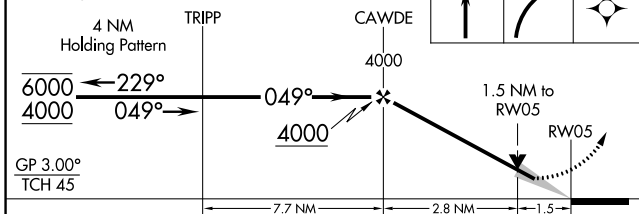

WAAS CH 78324 W05A	APP CRS 049°	Rwy Idg TDZE Apt Elev	3914 2586 2586

RNAV (GPS) RWY 5

PLACERVILLE (P.V.F.)

RNP APCH - GPS.

⚠ Circling NA northwest of Rwy 5-23. For uncompensated Baro-VNAV systems, LNAV/VNAV NA below -20°C or above 54°C.

⚠ MISSED APPROACH: Climb to 3200 then climbing right turn to 4500 direct TRIPP and hold.

AWOS-3 128.125	NORCAL APP CON 127.4 317.5	UNICOM 122.8 (CTAF)

VGSI and RNAV glidepath not coincident (VGSI Angle 3.00/TCH 22).

ELEV 2586	TDZE 2586

CATEGORY	A	B	C	D
LPV DA	2966-1	380 (400-1)		NA
LNAV/VNAV DA	2970-1½	384 (400-1½)		NA
LNAV MDA	3080-1	494 (500-1)		NA
CIRCLING	3180-1 594 (600-1)	3440-1¼ 854 (900-1¼)		NA

SW-2, 31 OCT 2024 to 28 NOV 2024

SW-2, 31 OCT 2024 to 28 NOV 2024