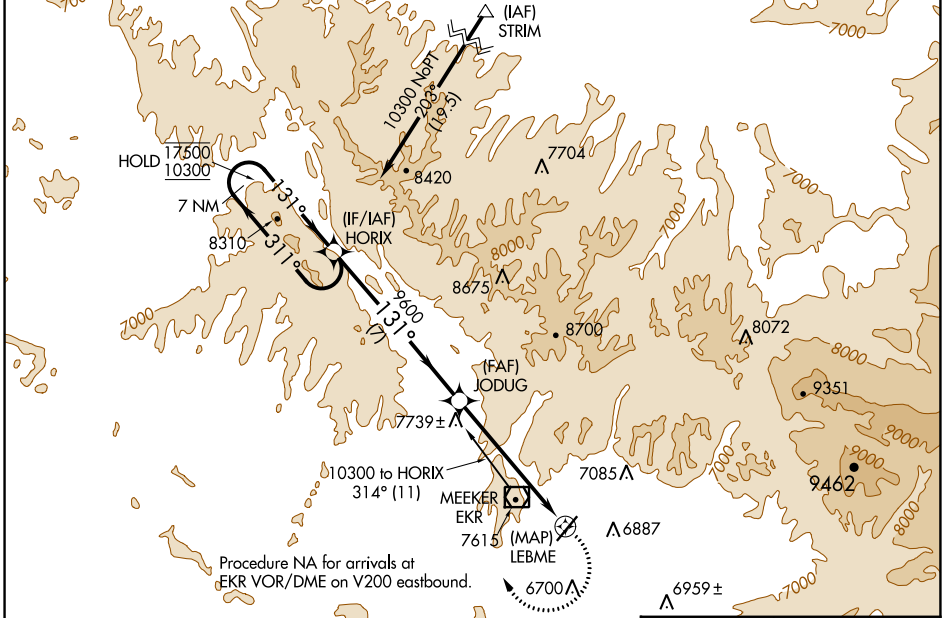

# RNAV (GPS)-B

MEEKER COULTER FLD (EEO)

RNP APCH - GPS.

⚠ Circling NA west of Rwy 3-21. Rwy 21 helicopter visibility reduction below 1 SM NA. Circling Rwy 21 NA at night.

❄ -25°C

MISSED APPROACH: Climbing right turn to 10300 direct HORIX and hold.

ASOS <b>135.525</b>	DENVER CENTER <b>134.5 327.8</b>	UNICOM <b>122.8 (CTAF)</b>
------------------------	-------------------------------------	-------------------------------

CATEGORY	A	B	C	D
CIRCLING	8260-1¼ 1845 (1900-1¼)	8260-1½ 1845 (1900-1½)	8620-3 2205 (2300-3)	NA

MIRL Rwy 3-21

REIL Rwys 3 and 21

SW-1, 31 OCT 2024 to 28 NOV 2024

SW-1, 31 OCT 2024 to 28 NOV 2024