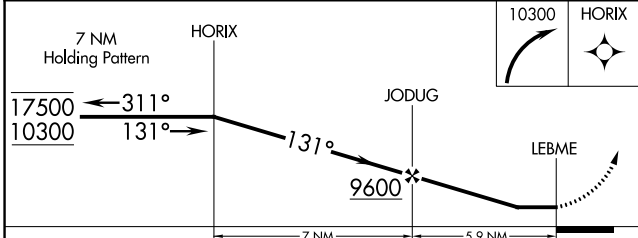

# RNAV (GPS)-B

MEEKER COULTER FLD (EEO)

RNP APCH - GPS.

⚠ Circling NA west of Rwy 3-21. Rwy 21 helicopter visibility reduction below 1 SM NA. Circling Rwy 21 NA at night.

❄ -25°C

MISSED APPROACH: Climbing right turn to 10300 direct HORIX and hold.

ASOS <b>135.525</b>	DENVER CENTER <b>134.5 327.8</b>	UNICOM <b>122.8 (CTAF)</b>
------------------------	-------------------------------------	-------------------------------

CATEGORY	A	B	C	D
CIRCLING	8260-1¼ 1845 (1900-1¼)	8260-1½ 1845 (1900-1½)	8620-3 2205 (2300-3)	NA