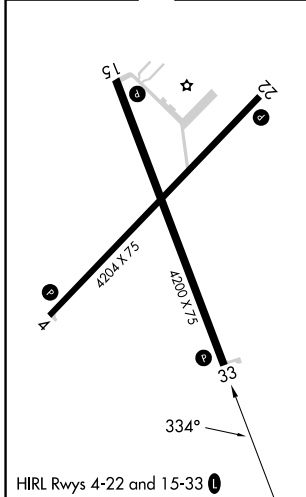

CATEGORY	A	B	C	D
LPV DA	1579-1	200 (200-1)		NA
LNAV/VNAV DA	1629-1	250 (300-1)		NA
LNAV MDA	1760-1	381 (400-1)		NA
CIRCLING	1820-1 441 (500-1)	1960-1 581 (600-1)		NA

NC-2, 31 OCT 2024 to 28 NOV 2024

NC-2, 31 OCT 2024 to 28 NOV 2024