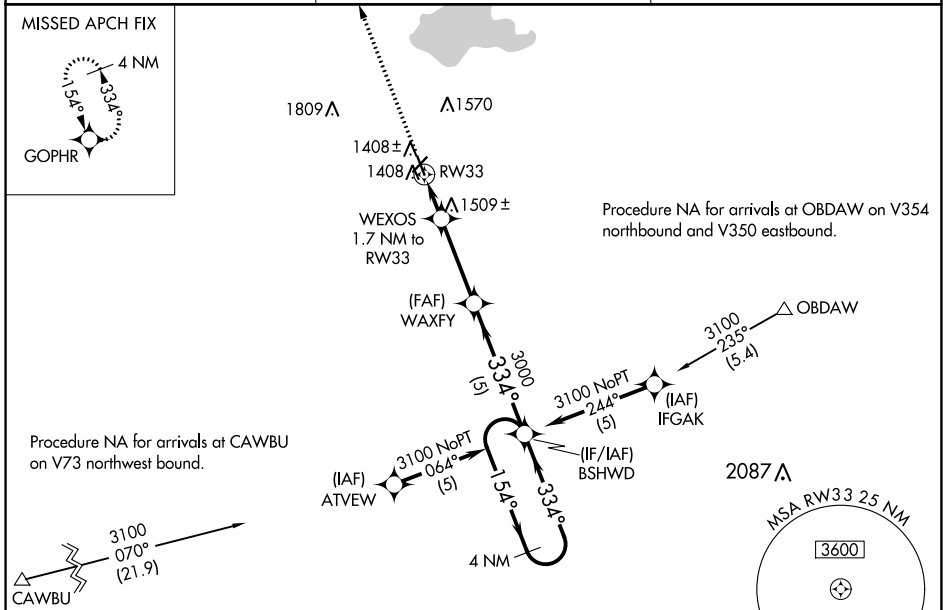

WAAS CH 70434 W33A	APP CRS 334°	Rwy Idg TDZE Apt Elev	4200 1379 1379
--	------------------------	-----------------------------	---

RNAV (GPS) RWY 33

EL DORADO/CAPT JACK THOMAS MEML (EQA)

RNP APCH-GPS.

NA For uncompensated Baro-VNAV systems, LNAV/VNAV NA below -17°C or above 54°C. When local altimeter setting not received, use Colonel James Jabara altimeter setting and increase all DA 51 feet and all MDA 60 feet. Baro-VNAV and VDP NA when using Colonel James Jabara altimeter setting.

MISSED APPROACH: Climb to 3100 direct GOPHR and hold.

AWOS-3P 120.875	WICHITA APP CON 134.8 269.1	UNICOM 122.8 (CTAF)
---------------------------	---------------------------------------	-------------------------------

ELEV 1379	TDZE 1379
-----------	-----------

CATEGORY	A	B	C	D
LPV DA	1579-1	200 (200-1)		NA
LNAV/VNAV DA	1629-1	250 (300-1)		NA
LNAV MDA	1760-1	381 (400-1)		NA
CIRCLING	1820-1 441 (500-1)	1960-1 581 (600-1)		NA

NC-2, 31 OCT 2024 to 28 NOV 2024

NC-2, 31 OCT 2024 to 28 NOV 2024