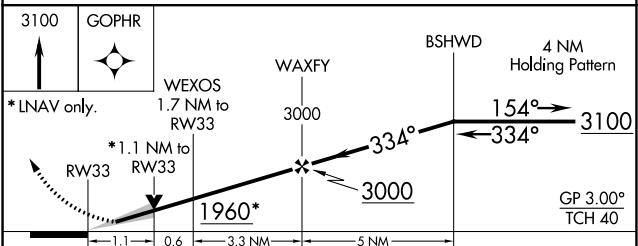

CATEGORY	A	B	C	D
LPV DA	1579-1	200 (200-1)		NA
LNAV/VNAV DA	1629-1	250 (300-1)		NA
LNAV MDA	1760-1	381 (400-1)		NA
CIRCLING	1820-1 441 (500-1)	1960-1 581 (600-1)		NA

NC-2, 31 OCT 2024 to 28 NOV 2024

NC-2, 31 OCT 2024 to 28 NOV 2024