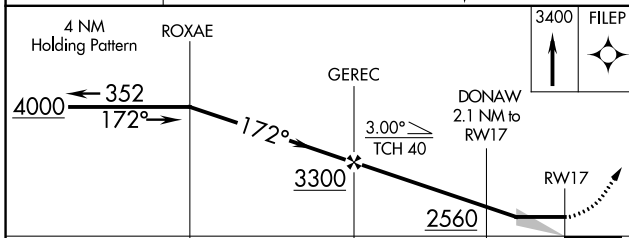

WAAS CH 93822 W17A	APP CRS 172°	Rwy Idg TDZE Apt Elev	3204 1870 1871

RNAV (GPS) RWY 17

WINTERS MUNI (77F')

RNP APCH.	MISSED APPROACH: Climb to 3400 direct FILEP and hold.
▼ Use Abilene altimeter setting. When not received, use Coleman altimeter setting and increase all MDA 20 feet. ▲ NA	

ABILENE APP CON 127.2 282.3	CTAF 122.9

CATEGORY	A	B	C	D
LP MDA	2480-1	610 (700-1)		NA
LNAV MDA	2480-1	610 (700-1)		NA

SC-3, 31 OCT 2024 to 28 NOV 2024

SC-3, 31 OCT 2024 to 28 NOV 2024