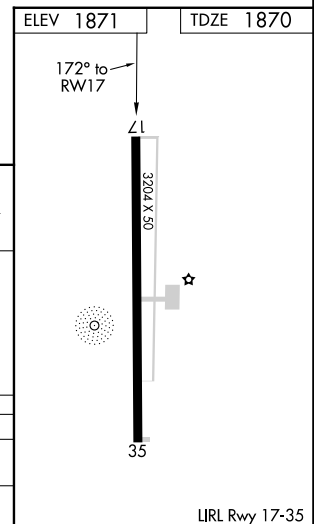

WAAS CH 93822 W17A	APP CRS 172°	Rwy Idg TDZE Apt Elev	3204 1870 1871

RNAV (GPS) RWY 17

WINTERS MUNI (77F')

RNP APCH.	MISSED APPROACH: Climb to 3400 direct FILEP and hold.
▼ Use Abilene altimeter setting. When not received, use Coleman altimeter setting and increase all MDA 20 feet. ▲ NA	

ABILENE APP CON 127.2 282.3	CTAF 122.9

CATEGORY	A	B	C	D
LP MDA	2480-1	610 (700-1)		NA
LNAV MDA	2480-1	610 (700-1)		NA

SC-3, 31 OCT 2024 to 28 NOV 2024

SC-3, 31 OCT 2024 to 28 NOV 2024