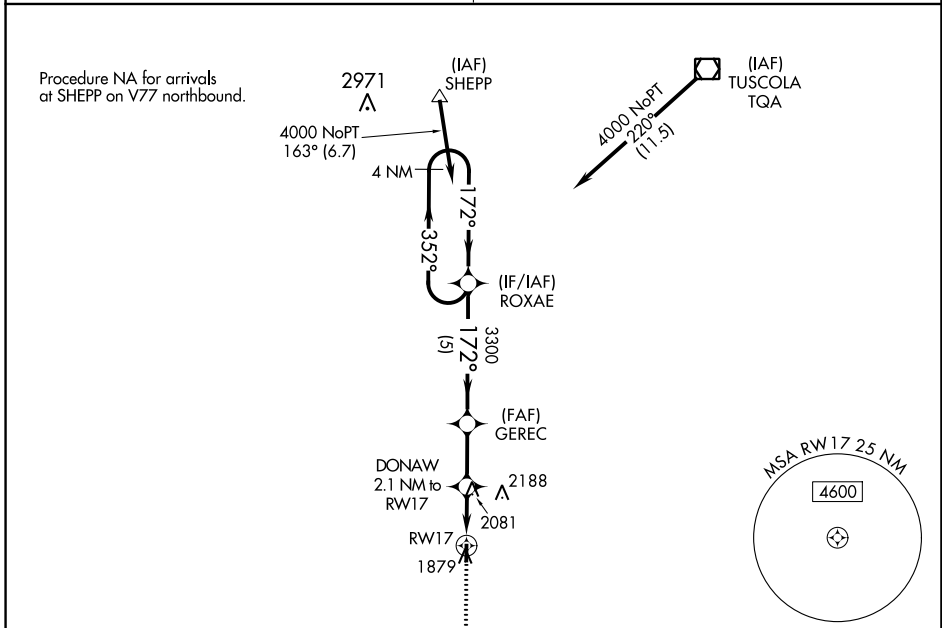

WAAS CH 93822 W17A	APP CRS 172°	Rwy Idg TDZE Apt Elev	3204 1870 1871
--	------------------------	-----------------------------	---

RNAV (GPS) RWY 17

WINTERS MUNI (77F')

RNP APCH.	MISSED APPROACH: Climb to 3400 direct FILEP and hold.
<p>▼ Use Abilene altimeter setting. When not received, use Coleman altimeter setting and increase all MDA 20 feet.</p> <p>▲ NA</p>	

ABILENE APP CON 127.2 282.3	CTAF 122.9
---------------------------------------	----------------------

CATEGORY	A	B	C	D
LP MDA	2480-1	610 (700-1)		NA
LNAV MDA	2480-1	610 (700-1)		NA

SC-3, 31 OCT 2024 to 28 NOV 2024

SC-3, 31 OCT 2024 to 28 NOV 2024