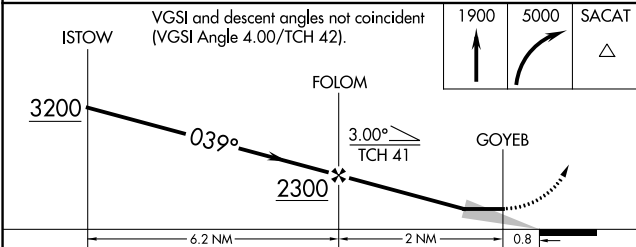

MESA, ARIZONA

AL-6647 (FAA)

24137

WAAS CH 90525 W04B	APP CRS 039°	Rwy Idg TDZE Apt Elev	5100 1384 1394

RNAV (GPS) RWY 4R

FALCON FLD (F'F'Z)

RNP APCH.

⚠ Circling to Rwy 22L, 22R NA at night. Circling NA for Cat C southeast of Rwy 4R and 22L.

MISSED APPROACH: Climb to 1900 then climbing right turn to 5000 direct SACAT and hold, continue climb-in-hold to 5000.

ATIS 118.25	PHOENIX APP CON 120.7 239.0	FALCON TOWER ★ 124.6 (CTAF) 0	GND CON 121.3	UNICOM 122.95

ELEV 1394	TDZE 1384

REIL Rwy 4R, 4L, 22L and 22R
MIRL Rwy 4L-22R and 4R-22L

SW-4, 31 OCT 2024 to 28 NOV 2024

SW-4, 31 OCT 2024 to 28 NOV 2024

MESA, ARIZONA
Amdt 1F 12AUG21

33°28'N-111°44'W

RNAV (GPS) RWY 4R