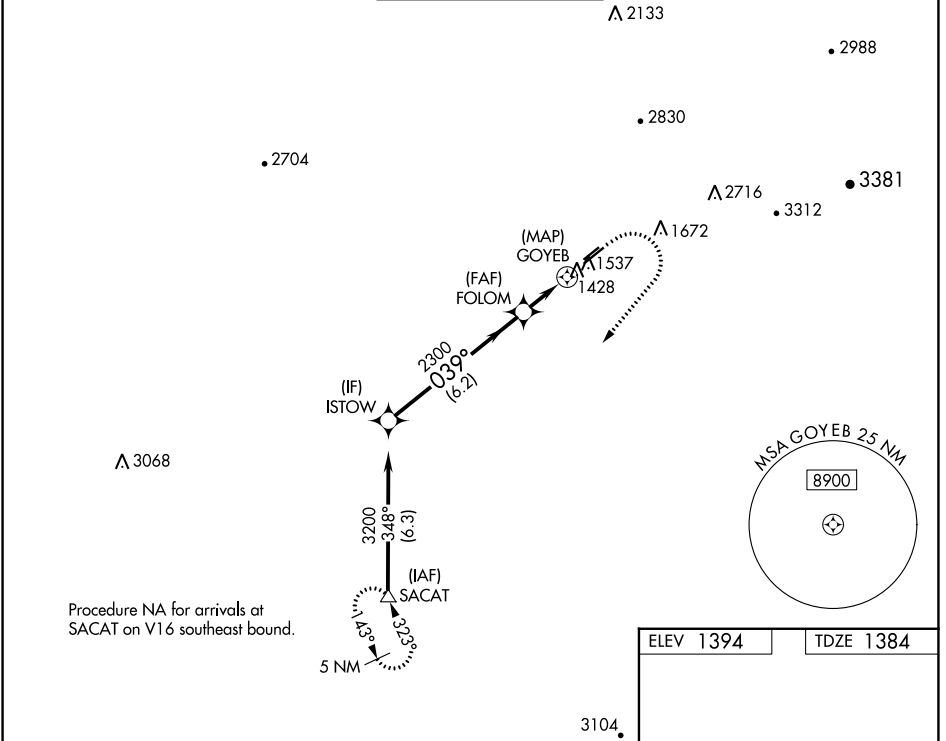

MESA, ARIZONA

AL-6647 (FAA)

24137

WAAS CH 90525 W04B	APP CRS 039°	Rwy Idg TDZE Apt Elev	5100 1384 1394
--	------------------------	-----------------------------	---

RNAV (GPS) RWY 4R

FALCON FLD (F'F'Z)

RNP APCH.

⚠ Circling to Rwy 22L, 22R NA at night. Circling NA for Cat C southeast of Rwy 4R and 22L.

MISSED APPROACH: Climb to 1900 then climbing right turn to 5000 direct SACAT and hold, continue climb-in-hold to 5000.

ELEV 1394	TDZE 1384
-----------	-----------

REIL Rwy 4R, 4L, 22L and 22R
MIRL Rwy 4L-22R and 4R-22L

SW-4, 31 OCT 2024 to 28 NOV 2024

SW-4, 31 OCT 2024 to 28 NOV 2024

MESA, ARIZONA
Amdt 1F 12AUG21

33°28'N-111°44'W

RNAV (GPS) RWY 4R