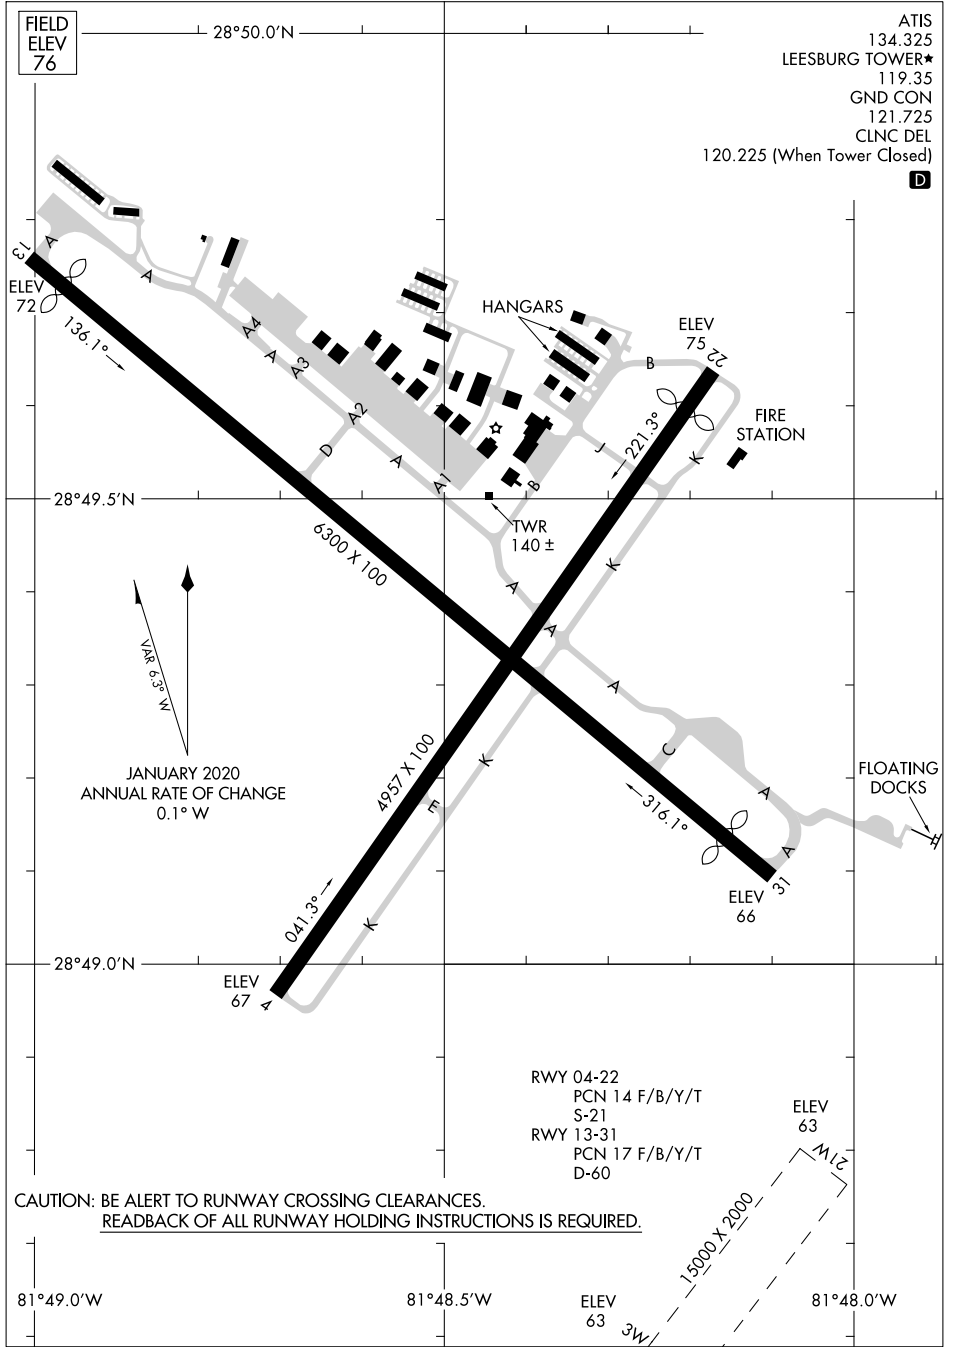

# AIRPORT DIAGRAM

AL-6676 (FAA)

LEESBURG INTL (LEE)  
LEESBURG, FLORIDA

ATIS 134.325  
 LEESBURG TOWER\* 119.35  
 GND CON 121.725  
 CLNC DEL 120.225 (When Tower Closed)

**D**

SE-3, 31 OCT 2024 to 28 NOV 2024

SE-3, 31 OCT 2024 to 28 NOV 2024