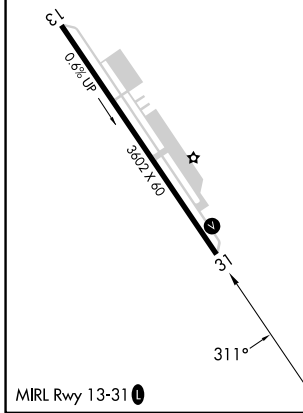

CATEGORY	A	B	C	D
LP MDA	1600-1			272 (300-1)
LNAV MDA	1860-1	532 (600-1)	1860-1½ 532 (600-1½)	NA
📞 CIRCLING	1860-1 532 (600-1)	2040-1 712 (800-1)	2360-3 1032 (1100-3)	NA

SW-2, 31 OCT 2024 to 28 NOV 2024

SW-2, 31 OCT 2024 to 28 NOV 2024