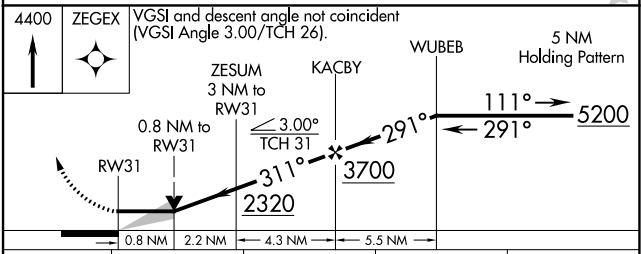

CATEGORY	A	B	C	D
LP MDA	1600-1			272 (300-1)
LNAV MDA	1860-1	532 (600-1)	1860-1½ 532 (600-1½)	NA
📞 CIRCLING	1860-1 532 (600-1)	2040-1 712 (800-1)	2360-3 1032 (1100-3)	NA

SW-2, 31 OCT 2024 to 28 NOV 2024

SW-2, 31 OCT 2024 to 28 NOV 2024