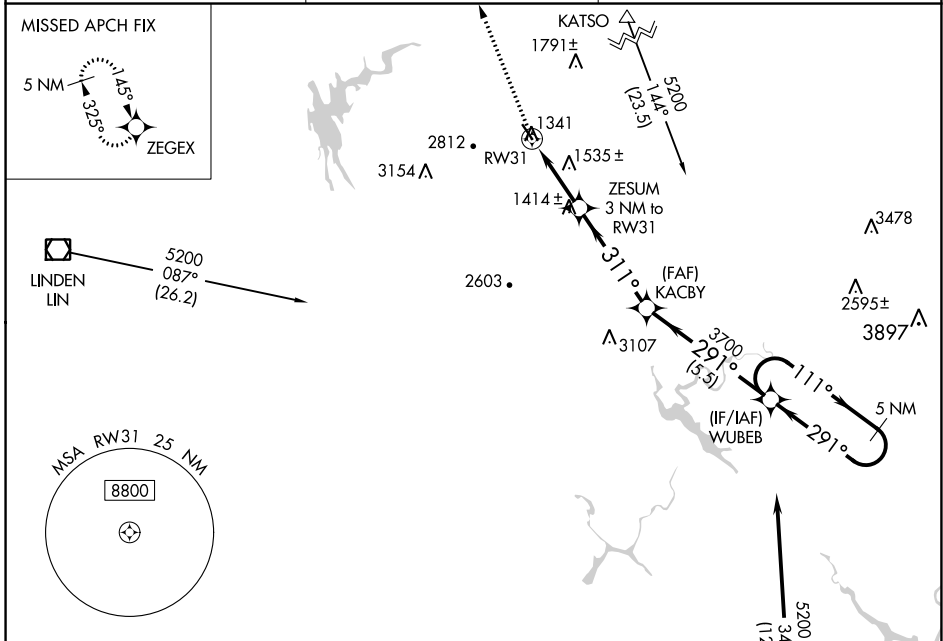

WAAS CH 81842 W31A	APP CRS 311°	Rwy Idg TDZE Apt Elev	3602 1328 1328
--	------------------------	-----------------------------	---

RNAV (GPS) RWY 31

CALAVERAS COUNTY/MAURY RASMUSSEN FLD (CPU)

RNP APCH. ▼ ▲ Circling NA southwest of Rwy 31-13.	MISSED APPROACH: Climb to 4400 direct ZEGEX and hold, continue climb-in-hold to 4400.
--	---

AWOS-3P 118.525	NORCAL APP CON 125.1 363.2	UNICOM 123.0 (CTAF) 📞
---------------------------	--------------------------------------	--

ELEV 1328	TDZE 1328
-----------	-----------

CATEGORY	A	B	C	D
LP MDA	1600-1			272 (300-1)
LNAV MDA	1860-1	532 (600-1)	1860-1½ 532 (600-1½)	NA
📞 CIRCLING	1860-1 532 (600-1)	2040-1 712 (800-1)	2360-3 1032 (1100-3)	NA

SW-2, 31 OCT 2024 to 28 NOV 2024

SW-2, 31 OCT 2024 to 28 NOV 2024