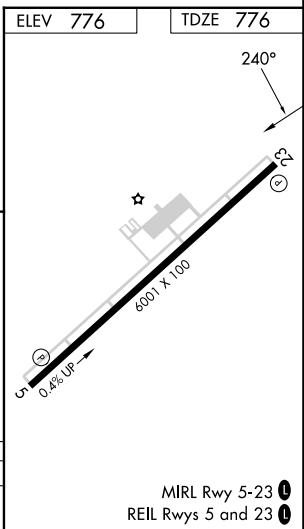

APP CRS 240°	Rwy Idg TDZE Apt Elev	6001 776 776

RNAV (GPS) RWY 23

ADDINGTON FLD (EKK)

RNP APCH.			

MISSED APPROACH: Climb to 3000 direct YOYGU and on track 225° to RISZO and hold.

AWOS-3 121.025	LOUISVILLE APP CON 132.075 327.0	CLNC DEL 119.45	UNICOM 122.8 (CTAF)

SE-1, 31 OCT 2024 to 28 NOV 2024

SE-1, 31 OCT 2024 to 28 NOV 2024