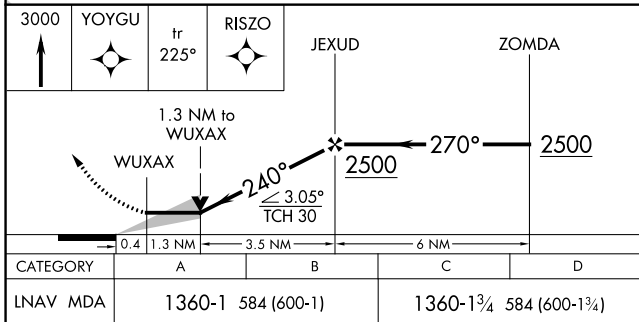

APP CRS 240°	Rwy Idg TDZE Apt Elev	6001 776 776

RNAV (GPS) RWY 23

ADDINGTON FLD (EKK)

RNP APCH.			

MISSED APPROACH: Climb to 3000 direct YOYGU and on track 225° to RISZO and hold.

AWOS-3 121.025	LOUISVILLE APP CON 132.075 327.0	CLNC DEL 119.45	UNICOM 122.8 (CTAF)

SE-1, 31 OCT 2024 to 28 NOV 2024

SE-1, 31 OCT 2024 to 28 NOV 2024