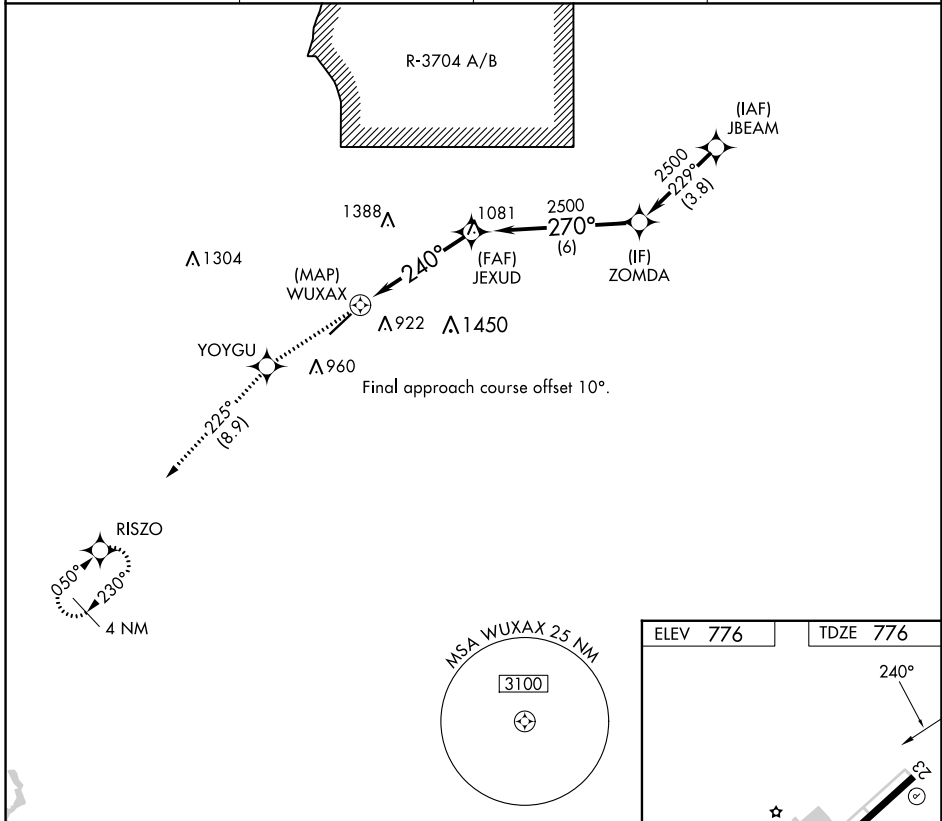

APP CRS 240°	Rwy Idg TDZE Apt Elev	6001 776 776
------------------------	-----------------------------	---

RNAV (GPS) RWY 23

ADDINGTON FLD (EKK)

RNP APCH.			
 			

MISSED APPROACH: Climb to 3000 direct YOYGU and on track 225° to RISZO and hold.

AWOS-3 121.025	LOUISVILLE APP CON 132.075 327.0	CLNC DEL 119.45	UNICOM 122.8 (CTAF) 
--------------------------	--	---------------------------	---

SE-1, 31 OCT 2024 to 28 NOV 2024

SE-1, 31 OCT 2024 to 28 NOV 2024