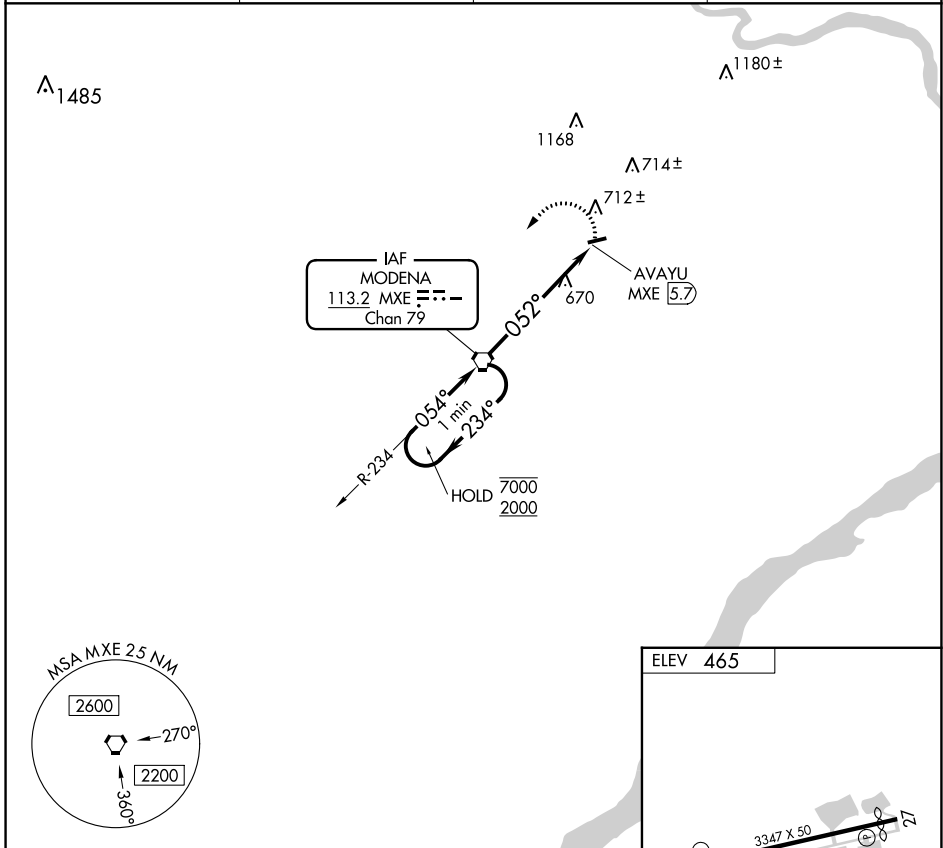

VORTAC MXE 113.2 Chan 79	APP CRS 052°	Rwy Idg TDZE Apt Elev	N/A N/A 465
---------------------------------------	------------------------	-----------------------------	--

VOR-A

BRANDYWINE RGNL (OQN)

⚠ When local altimeter setting not received, use Coatesville altimeter setting and increase all MDA's 60 feet.

MISSED APPROACH: Climbing left turn to 2000 direct MXE VORTAC and hold.

AWOS-3T 121.4	PHILADELPHIA APP CON 124.35 319.15	CLNC DEL 125.6	UNICOM 123.075 (CTAF)
-------------------------	--	--------------------------	---------------------------------

CATEGORY	A	B	C	D	FAF to MAP 5.7 NM					
C CIRCLING	1080-1	615 (700-1)		NA	Knots	60	90	120	150	180
					Min:Sec	5:42	3:48	2:51	2:17	1:54

NE-4, 31 OCT 2024 to 28 NOV 2024

NE-4, 31 OCT 2024 to 28 NOV 2024