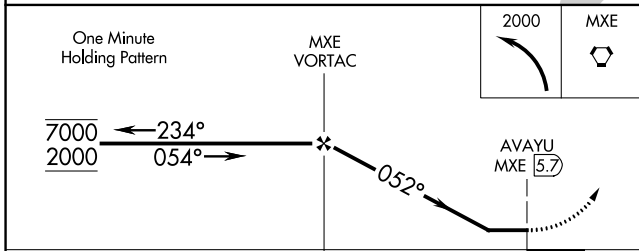

VORTAC MXE 113.2 Chan 79	APP CRS 052°	Rwy Idg TDZE Apt Elev	N/A N/A 465
---------------------------------------	------------------------	-----------------------------	--

VOR-A

BRANDYWINE RGNL (OQN)

⚠ When local altimeter setting not received, use Coatesville altimeter setting and increase all MDA's 60 feet.

MISSED APPROACH: Climbing left turn to 2000 direct MXE VORTAC and hold.

AWOS-3T 121.4	PHILADELPHIA APP CON 124.35 319.15	CLNC DEL 125.6	UNICOM 123.075 (CTAF)
-------------------------	--	--------------------------	---------------------------------

CATEGORY	A	B	C	D	FAF to MAP 5.7 NM					
C CIRCLING	1080-1	615 (700-1)		NA	Knots	60	90	120	150	180
					Min:Sec	5:42	3:48	2:51	2:17	1:54

NE-4, 31 OCT 2024 to 28 NOV 2024

NE-4, 31 OCT 2024 to 28 NOV 2024