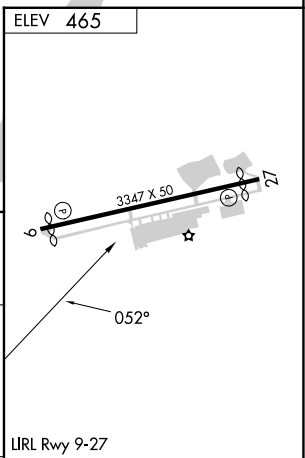

VORTAC MXE 113.2 Chan 79	APP CRS 052°	Rwy Idg TDZE Apt Elev	N/A N/A 465
---------------------------------------	------------------------	-----------------------------	--

VOR-A

BRANDYWINE RGNL (OQN)

⚠ When local altimeter setting not received, use Coatesville altimeter setting and increase all MDA's 60 feet.

MISSED APPROACH: Climbing left turn to 2000 direct MXE VORTAC and hold.

AWOS-3T 121.4	PHILADELPHIA APP CON 124.35 319.15	CLNC DEL 125.6	UNICOM 123.075 (CTAF)
-------------------------	--	--------------------------	---------------------------------

CATEGORY	A	B	C	D	FAF to MAP 5.7 NM					
C CIRCLING	1080-1	615 (700-1)		NA	Knots	60	90	120	150	180
					Min:Sec	5:42	3:48	2:51	2:17	1:54

NE-4, 31 OCT 2024 to 28 NOV 2024

NE-4, 31 OCT 2024 to 28 NOV 2024