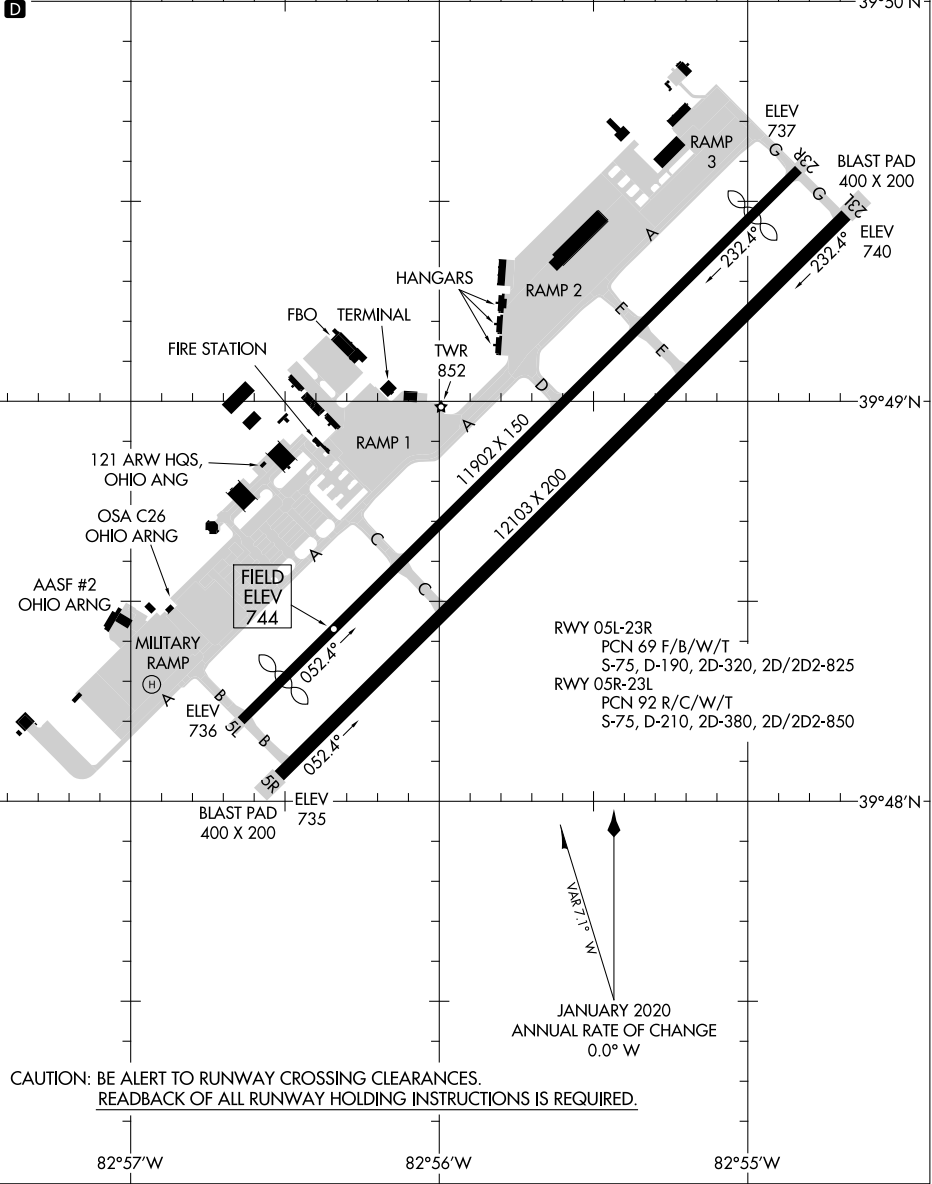

23054

AIRPORT DIAGRAM

AL-6846 (FAA)

RICKENBACKER INTL (LCK)
COLUMBUS, OHIO

ATIS
 132.75
 RICK TOWER
 120.05 348.4
 GND CON
 125.275 275.8
 CLNC DEL
 125.275 275.8

EC-2, 31 OCT 2024 to 28 NOV 2024

EC-2, 31 OCT 2024 to 28 NOV 2024

CAUTION: BE ALERT TO RUNWAY CROSSING CLEARANCES.
 READBACK OF ALL RUNWAY HOLDING INSTRUCTIONS IS REQUIRED.

AIRPORT DIAGRAM

23054

COLUMBUS, OHIO
RICKENBACKER INTL (LCK)