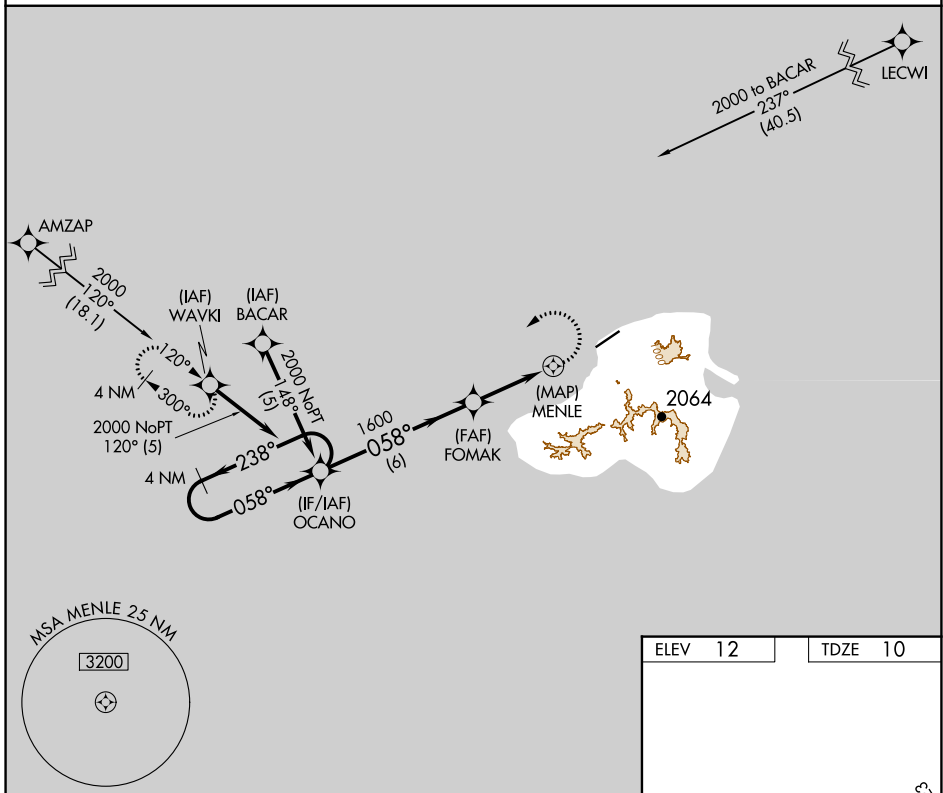

APP CRS	Rwy Idg	5752
058°	TDZE	10
	Apt Elev	12

RNAV (GPS) RWY 5

KOSRAE (TTK)(PTSA)

⚠ Circling not authorized southeast of Rwy 5-23.
⚠ Obtain local altimeter setting on CTAF; when not received, procedure not authorized. DME/DME RNP-0.3 NA.
 No controlled airspace below 5500.

MISSED APPROACH: Climbing left turn to 2000 direct WAVKI WP and hold.

KOSRAE RADIO
123.6 (CTAF) **1**

PAC, 31 OCT 2024 to 26 DEC 2024

PAC, 31 OCT 2024 to 26 DEC 2024