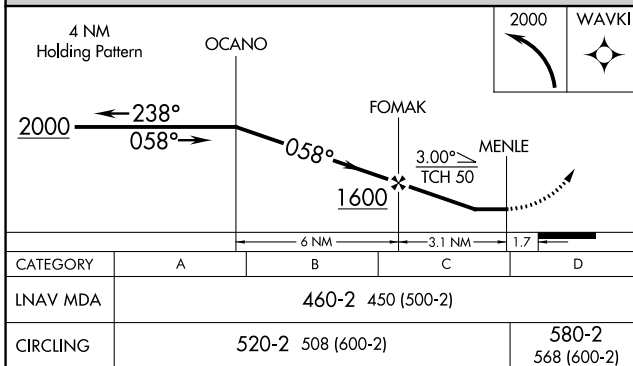

APP CRS	Rwy Idg	5752
058°	TDZE	10
	Apt Elev	12

RNAV (GPS) RWY 5

KOSRAE (TTK)(PTSA)

⚠ Circling not authorized southeast of Rwy 5-23.
⚠ Obtain local altimeter setting on CTAF; when not received, procedure not authorized. DME/DME RNP-0.3 NA.
 No controlled airspace below 5500.

MISSED APPROACH: Climbing left turn to 2000 direct WAVKI WP and hold.

KOSRAE RADIO
123.6 (CTAF) **1**

PAC, 31 OCT 2024 to 26 DEC 2024

PAC, 31 OCT 2024 to 26 DEC 2024