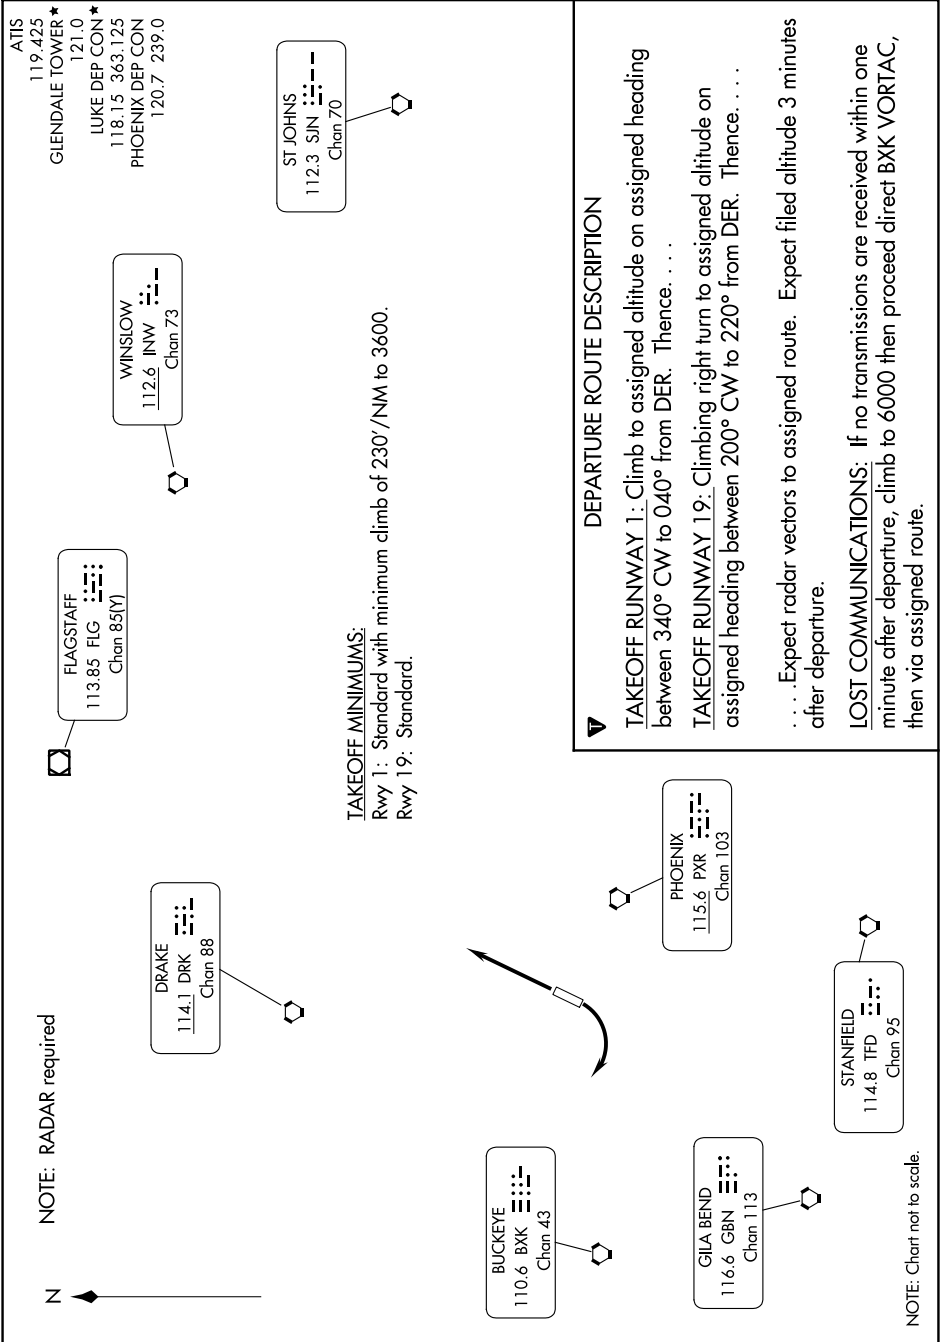

GLENDALE ONE DEPARTURE

AL-6915 (FAA)

GLENDALE RGNL (GJT)
GLENDALE, ARIZONA

SW-4, 31 OCT 2024 to 28 NOV 2024

SW-4, 31 OCT 2024 to 28 NOV 2024

GLENDALE ONE DEPARTURE

GLENDALE, ARIZONA
GLENDALE RGNL (GJT)