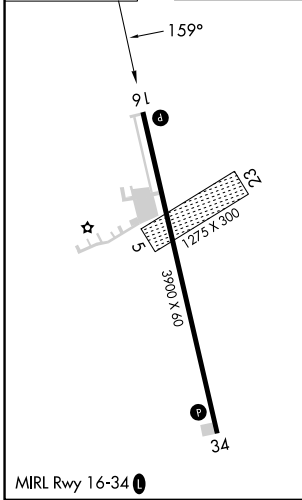

CATEGORY	A	B	C	D
LPV DA	2445-1	285 (300-1)		NA
LNAV/VNAV DA	2574-1½	414 (500-1½)		NA
LNAV MDA	2580-1	420 (500-1)		NA
C CIRCLING	2680-1 520 (600-1)	2780-1 620 (700-1)		NA