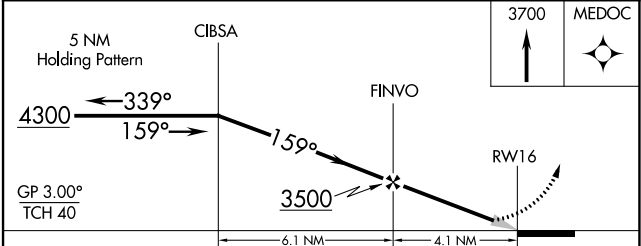

MISSED APPROACH: Climb to 3700 direct MEDOC and hold.

EAR AWOS-3PT 123.875	MINNEAPOLIS CENTER 119.4 278.8	UNICOM 122.7 (CTAF) Ø
--------------------------------	--	---------------------------------

NC-2, 31 OCT 2024 to 28 NOV 2024

NC-2, 31 OCT 2024 to 28 NOV 2024

ELEV 2160	TDZE 2160
-----------	-----------

CATEGORY	A	B	C	D
LPV DA	2445-1	285 (300-1)		NA
LNAV/VNAV DA	2574-1½	414 (500-1½)		NA
LNAV MDA	2580-1	420 (500-1)		NA
C CIRCLING	2680-1 520 (600-1)	2780-1 620 (700-1)		NA