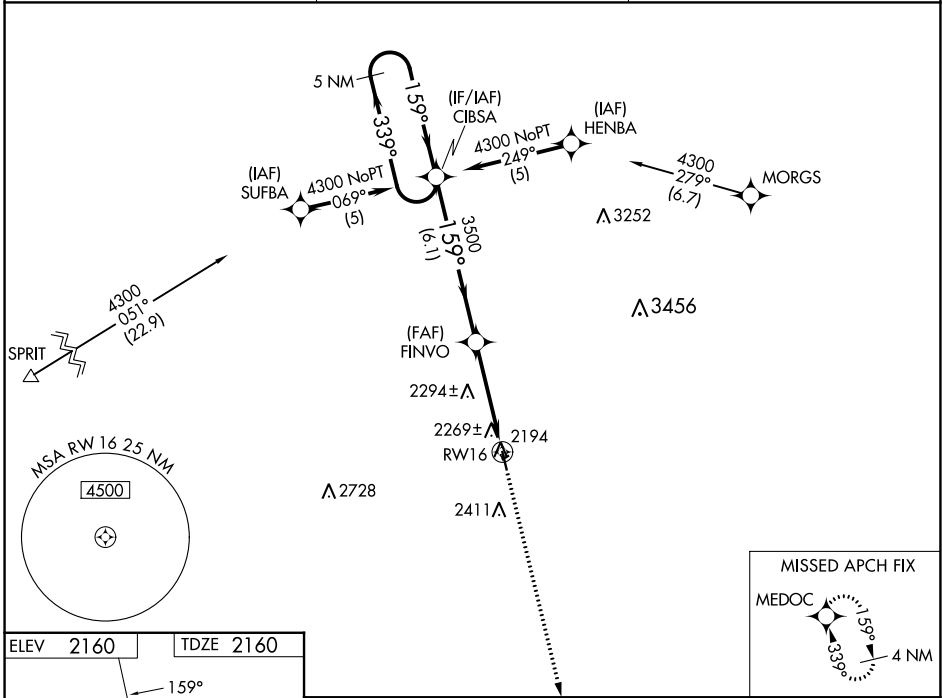

WAAS CH 53714 W16A	APP CRS 159°	Rwy Idg TDZE Apt Elev	3900 2160 2160
--	------------------------	-----------------------------	---

RNAV (GPS) RWY 16

PIONEER VILLAGE FLD (ØV3)

NA Baro-VNAV NA. DME/DME RNP-0.3 NA. Use Kearney altimeter setting; when not received, use Holdrege altimeter setting and increase all DA 29 feet and all MDA 40 feet, increase LPV all Cats visibility ¼ mile. Circling NA to Rwy 5/23.

MISSED APPROACH: Climb to 3700 direct MEDOC and hold.

EAR AWOS-3PT 123.875	MINNEAPOLIS CENTER 119.4 278.8	UNICOM 122.7 (CTAF) Ø
--------------------------------	--	---------------------------------

NC-2, 31 OCT 2024 to 28 NOV 2024

NC-2, 31 OCT 2024 to 28 NOV 2024

ELEV 2160	TDZE 2160
-----------	-----------

CATEGORY	A	B	C	D
LPV DA	2445-1	285 (300-1)		NA
LNAV/VNAV DA	2574-1½	414 (500-1½)		NA
LNAV MDA	2580-1	420 (500-1)		NA
C CIRCLING	2680-1 520 (600-1)	2780-1 620 (700-1)		NA