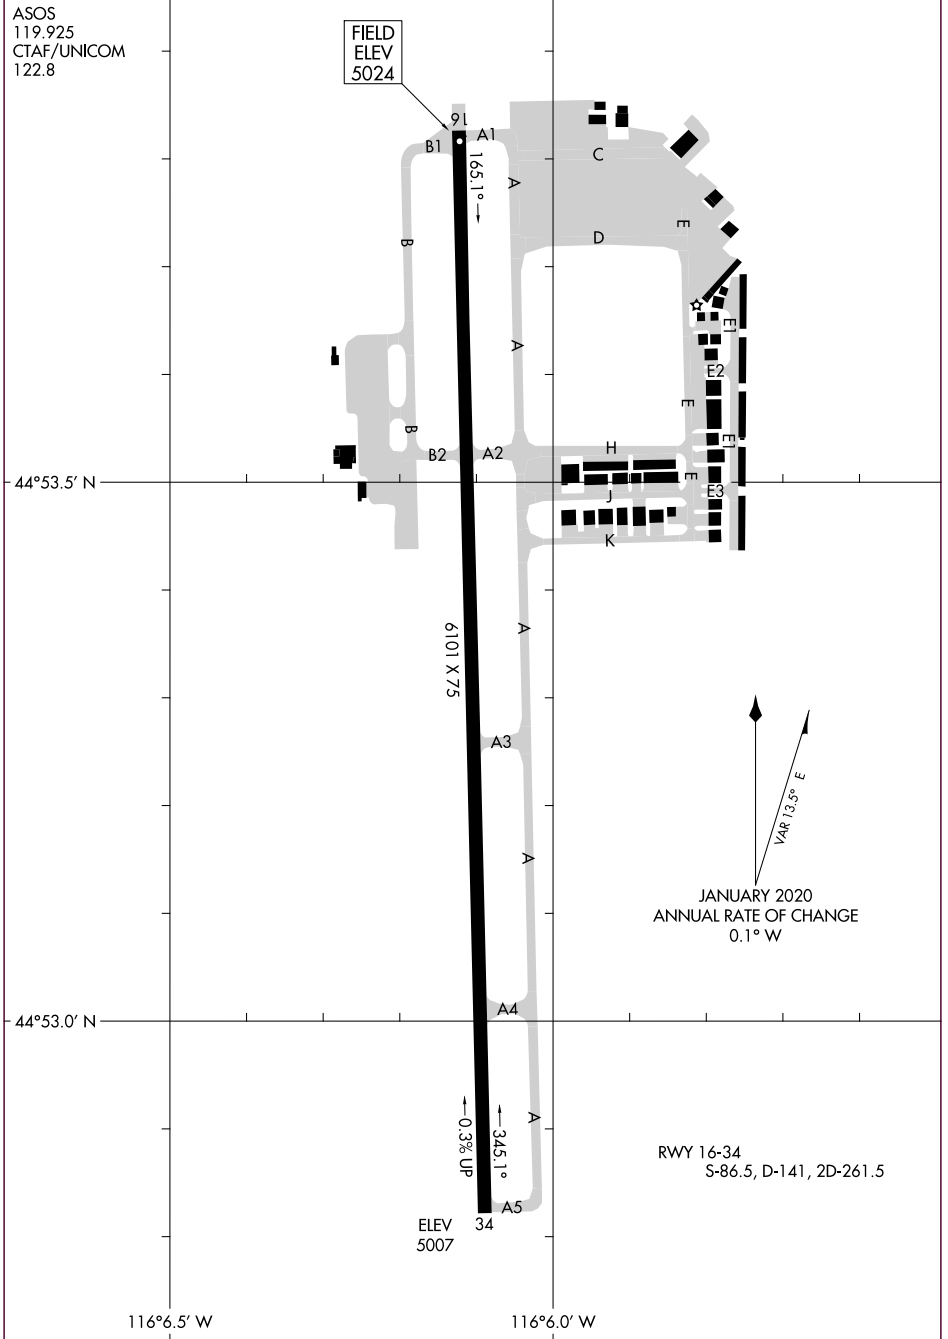

23054
AIRPORT DIAGRAM

AL-6936 (FAA)

MC CALL MUNI (MYL)
MC CALL, IDAHO

ASOS
119.925
CTAF/UNICOM
122.8

FIELD
ELEV
5024

NW-1, 31 OCT 2024 to 28 NOV 2024

NW-1, 31 OCT 2024 to 28 NOV 2024

AIRPORT DIAGRAM
23054

MC CALL, IDAHO
MC CALL MUNI (MYL)