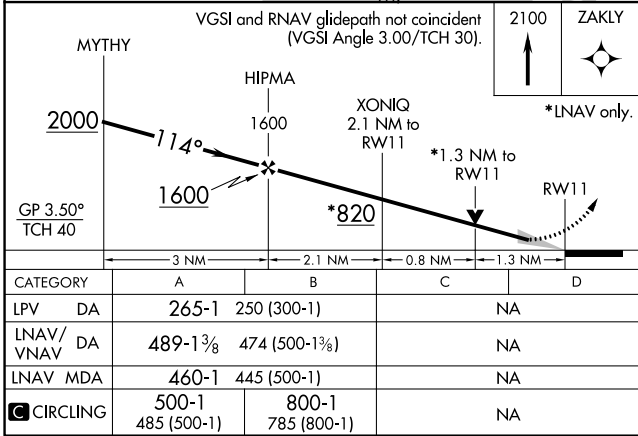

WAAS CH 56639 W11A	APP CRS 114°	Rwy ldg 2714 TDZE 15 Apt Elev 15
--	------------------------	---

RNAV (GPS) RWY 11

BAY BRIDGE (W29)

RNP APCH. MISSED APPROACH: Climb to 2100 direct ZAKLY and hold.

For uncompensated Baro-VNAV systems, LNAV/VNAV NA below -15°C or above 54°C.

AWOS-3 120.575	POTOMAC APP CON 119.0 282.275	UNICOM 122.725 (CTAF) 0
--------------------------	---	-----------------------------------

NE-3, 31 OCT 2024 to 28 NOV 2024

NE-3, 31 OCT 2024 to 28 NOV 2024