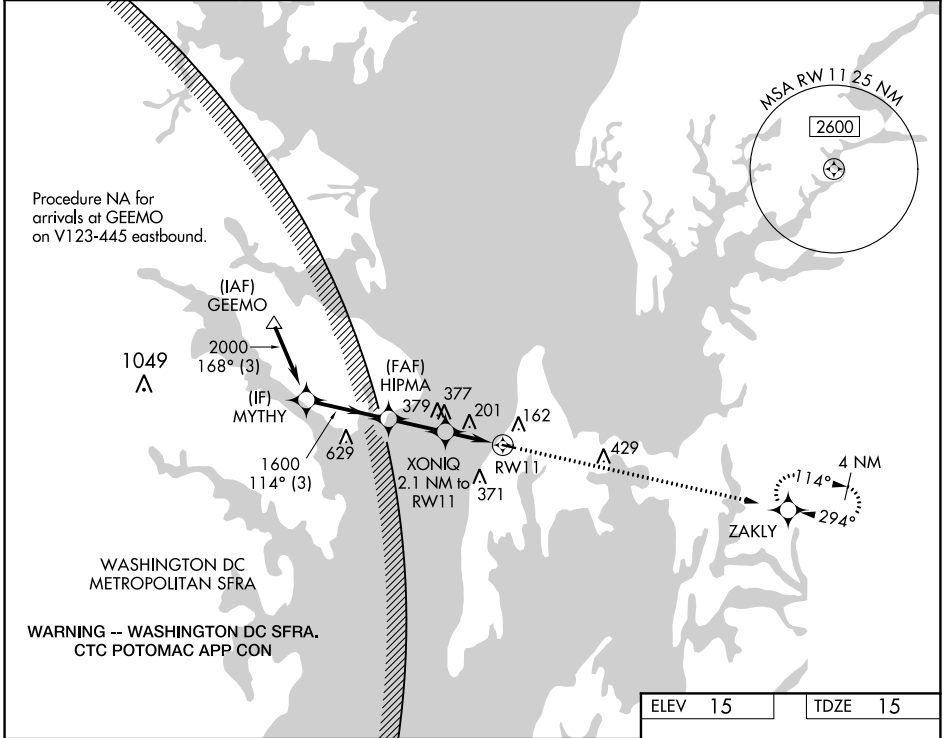

WAAS CH 56639 W11A	APP CRS 114°	Rwy ldg 2714 TDZE 15 Apt Elev 15
--	------------------------	---

RNAV (GPS) RWY 11

BAY BRIDGE (W29)

RNP APCH. MISSED APPROACH: Climb to 2100 direct ZAKLY and hold.

For uncompensated Baro-VNAV systems, LNAV/VNAV NA below -15°C or above 54°C.

AWOS-3 120.575	POTOMAC APP CON 119.0 282.275	UNICOM 122.725 (CTAF) 0
--------------------------	---	-----------------------------------

NE-3, 31 OCT 2024 to 28 NOV 2024

NE-3, 31 OCT 2024 to 28 NOV 2024