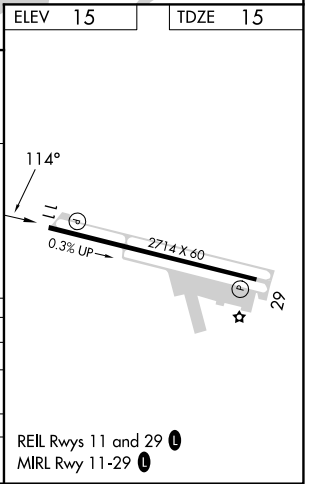

WAAS CH 56639 W11A	APP CRS 114°	Rwy ldg 2714 TDZE 15 Apt Elev 15

RNAV (GPS) RWY 11

BAY BRIDGE (W29)

RNP APCH. MISSED APPROACH: Climb to 2100 direct ZAKLY and hold.

For uncompensated Baro-VNAV systems, LNAV/VNAV NA below -15°C or above 54°C.

AWOS-3 120.575	POTOMAC APP CON 119.0 282.275	UNICOM 122.725 (CTAF) 0

NE-3, 31 OCT 2024 to 28 NOV 2024

NE-3, 31 OCT 2024 to 28 NOV 2024