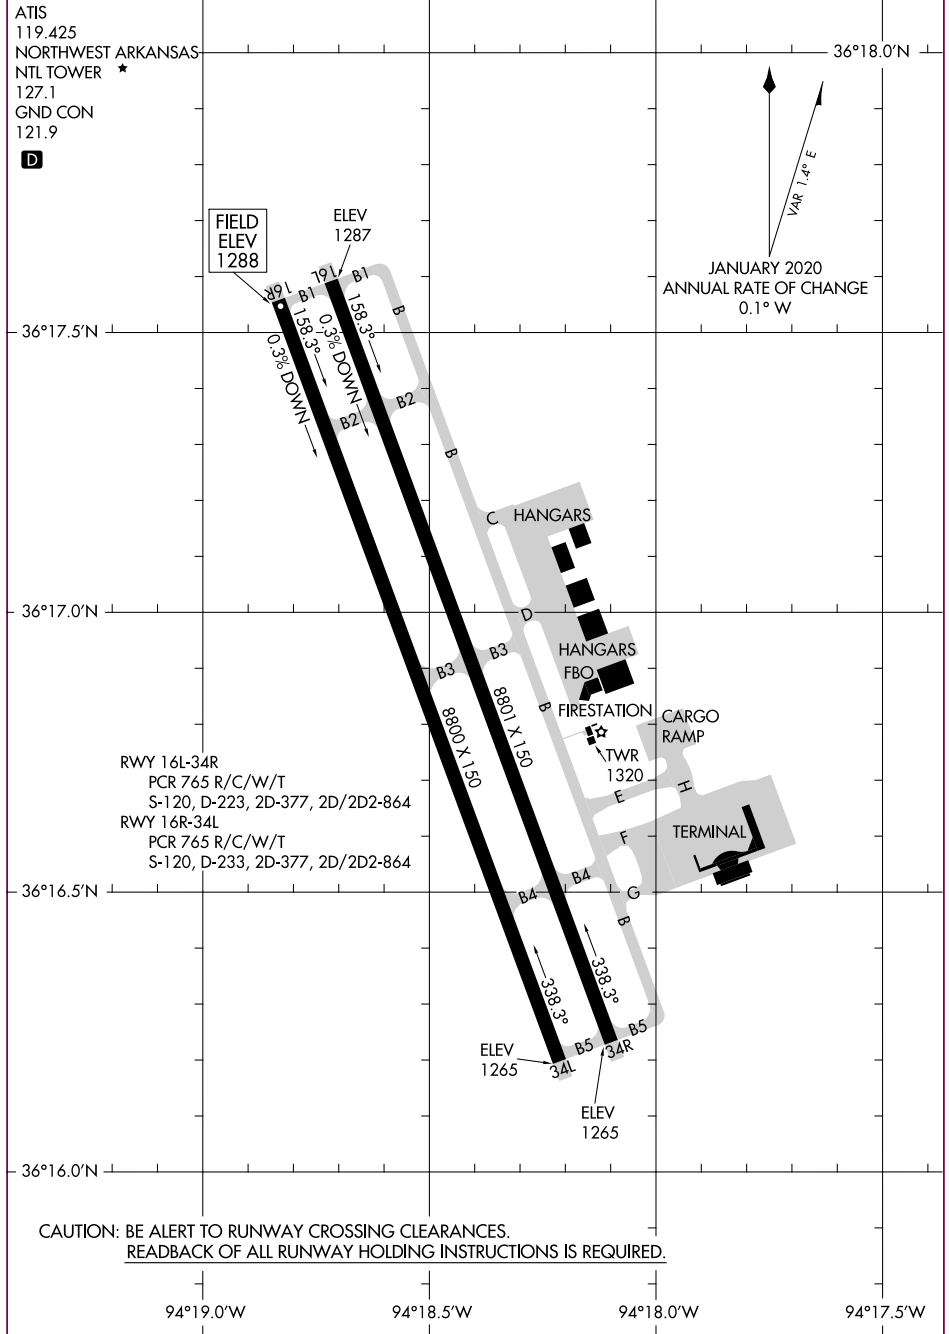

24249

AIRPORT DIAGRAM

AL-9274 (FAA)

NORTHWEST ARKANSAS NTL (XNA)
FAYETTEVILLE/SPRINGDALE/ROGERS, ARKANSAS

SC-1, 31 OCT 2024 to 28 NOV 2024

SC-1, 31 OCT 2024 to 28 NOV 2024

AIRPORT DIAGRAM

24249

FAYETTEVILLE/SPRINGDALE/ROGERS, ARKANSAS
NORTHWEST ARKANSAS NTL (XNA)